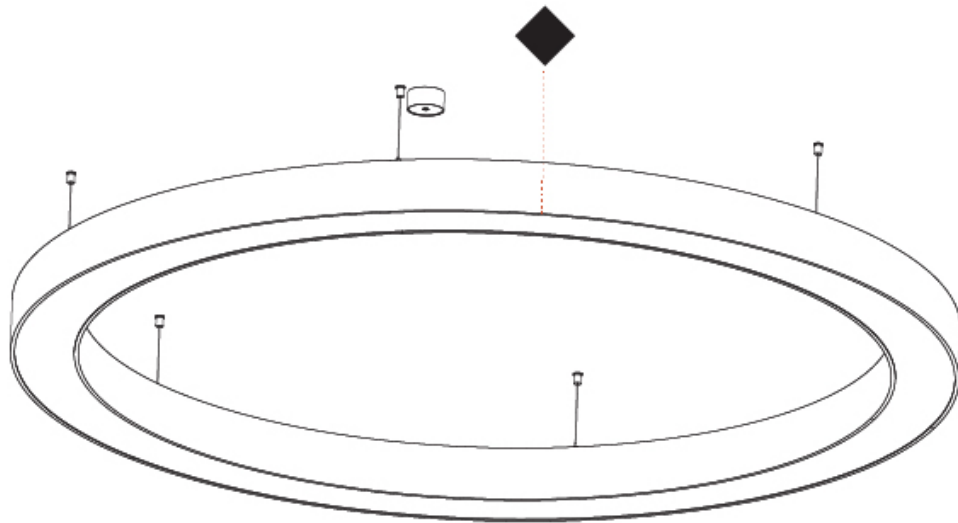

A30235-

PROJECT	_____
TYPE	_____
SPECIFIER	_____
QUANTITY	_____
DATE	_____

A