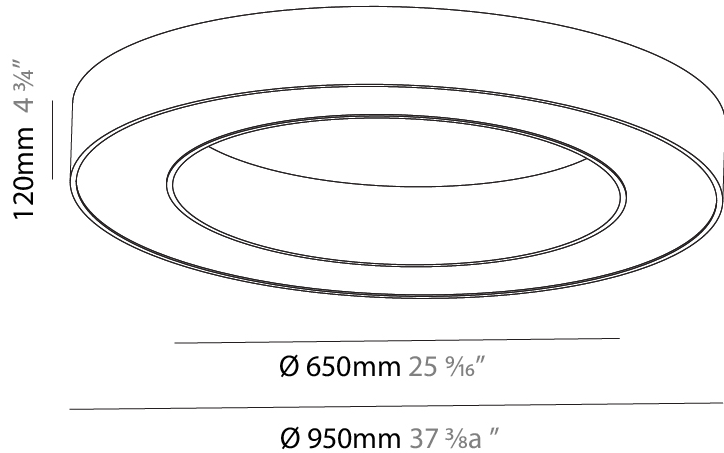

1. To build a product code in our configurator select the specify button on the base model # product page
2. To build a manual product code on this datasheet choose from the options listed below in blue font and add the suffix to the base model #

GENERAL

Series: Glorious
Subseries: Glorious
Brand: Prolicht
Division: Architectural
Mounting Type: Surface
Mounting Location: Ceiling
Subcategory: Ambient

PHYSICAL

Shape: Round
Diameter (mm): 950
Diameter (in): 37 ³/₈
Height (mm): 120
Height (in): 4 ³/₄
Light Distribution: Direct
Weight (kg): 8.94
Weight (lbs): 19.67
Diffuser: PMMA - Opal or Micro-Prism
Fixture Finish: SSR / BKV / CWI / CRY / HAB / LAG / UFT / ITA / RUA / RUR / MIC / FTG / MYG / TWT / LOD / PUS / FRO / FUP / KIA / POP / BLS / SPG / MEY / GOH / GUM / CHC / COM / ABZ / JAG / OBR / MOS / ROR
Fixture Material: Aluminum

ELECTRICAL

Lamp Type: LED (Zhaga Standard)
Input Wattage (W): 45
Total Output Wattage (W): 36 / 28.8 (3500K)
Dimming: Non-Dimming / Phase Dimming (120Vac only) / 0-10V Dimming
Driver Included: Yes
Driver Location: Integrated
Driver Type: Constant Current - 120 / 277Vac
Driver Class: Class 2
Input Voltage (V): 120 - 277
Constant Current (MA): 350 / 900 (3500K)

LED

Color Temperature (°K): 3000 / 3500 / 4000
Max. Delivered Lumen (lm): 4150 / 4302 / 4390
CRI: >80 CRI
Efficiency (%): 65
Lamp Life (hrs): 50000

OPTICAL

RATINGS AND CERTIFICATIONS

Certified By: Certified for North American Standards
IP rating: IP20