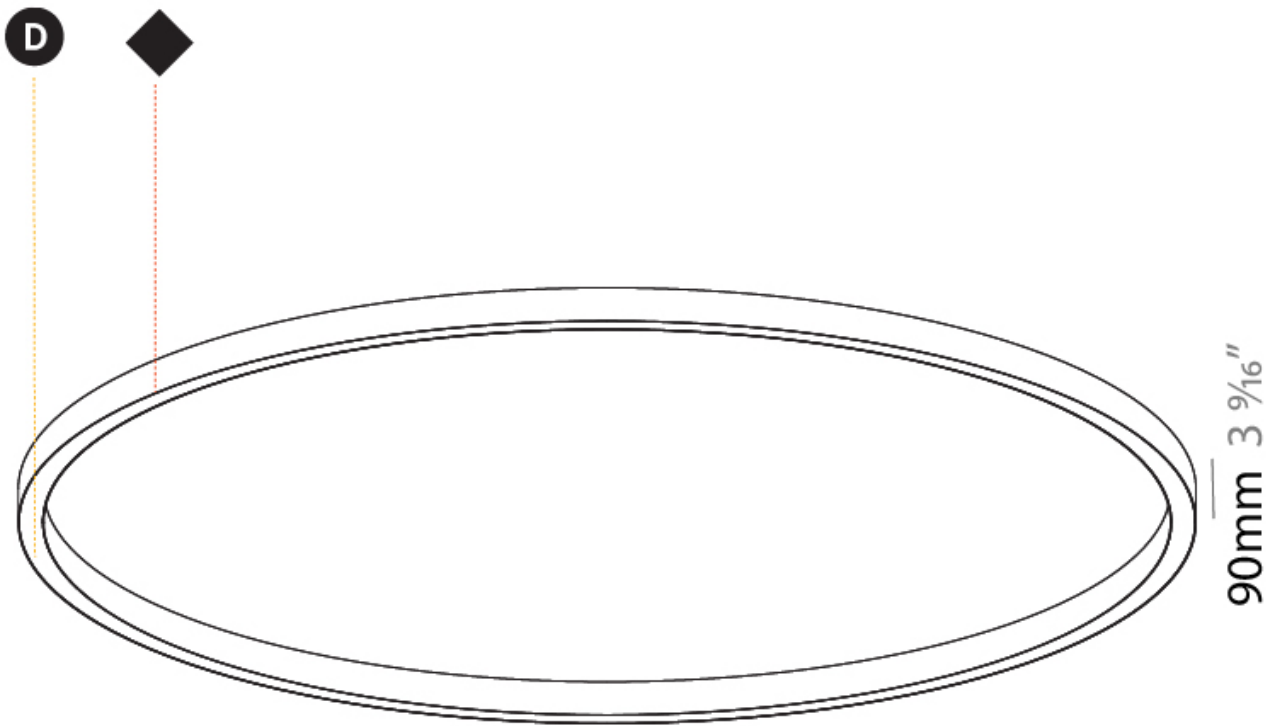

PROJECT	_____
TYPE	_____
SPECIFIER	_____
QUANTITY	_____
DATE	_____

Ø 5070mm 199 5/8"

Ø 5200mm 204 3/4 "

GLORIOUS COLOR FINISH CHART

PROJECT
TYPE
SPECIFIER
QUANTITY
DATE

Fixture Finish

Sparkling Silver - 01 (SSR)