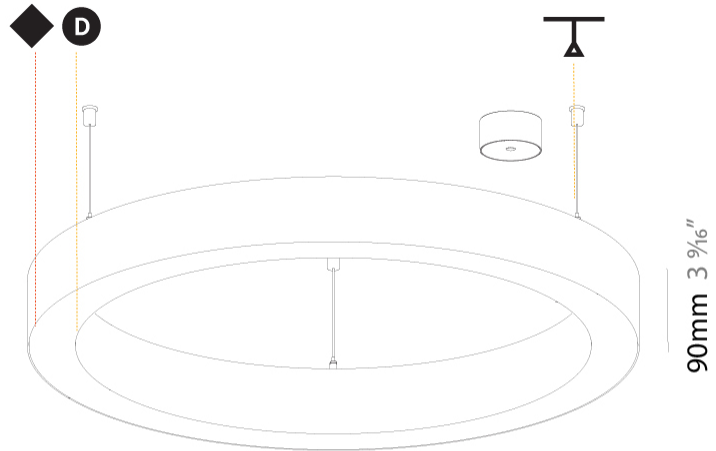

GENERAL

Series: Glorious
 Subseries: Glorious Slim
 Brand: Prolicht
 Division: Architectural
 Mounting Type: Suspension
 Mounting Location: Ceiling
 Subcategory: Ambient

PHYSICAL

Shape: Round
 Diameter (mm): 800
 Diameter (in): 31 1/2
 Height (mm): 90
 Height (in): 3 9/16
 Max. Overall Height (mm): 2090
 Max. Overall Height (in): 82 5/16
 Light Distribution: Direct
 Weight (kg): 6.772
 Weight (lbs): 14.93
 Diffuser: [PMMA - Opal or Micro-Prism](#)
 Fixture Finish: [SSR / BKV / CWI / CRY / HAB / UFT / ITA / RUA / FTG / MYG / LOD / PUS / FRO / FUP / KIA / POP / BLS / SPG / MEY / GOH / GUM / CHC / COM / ABZ / JAG / OBR / MOS / ROR](#)
 Fixture Material: Aluminum
 Cable Details: 2000mm or 6000mm Transparent Cable

OPTICAL

Beam Angle: 110

RATINGS AND CERTIFICATIONS

Certified By: Certified for North American Standards
 IP rating: IP20

Ø 670mm 26 3/8"

Ø 800mm 31 1/2"

90mm 3 9/16"

PROJECT
TYPE
SPECIFIER
QUANTITY
DATE