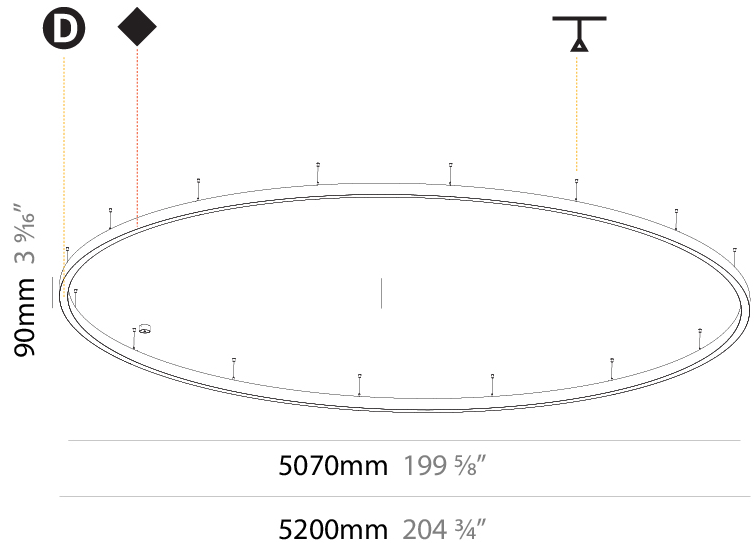

GENERAL

Series: Glorious
Subseries: Glorious Slim
Brand: Prolicht
Division: Architectural
Mounting Type: Suspension
Mounting Location: Ceiling
Subcategory: Ambient

PHYSICAL

Shape: Round
Diameter (mm): 5200
Diameter (in): 204 ³/₄
Height (mm): 90
Height (in): 3 ⁹/₁₆
Max. Overall Height (mm): 2090
Max. Overall Height (in): 82 ⁵/₁₆
Light Distribution: Direct / Indirect
Weight (kg): 55.788
Weight (lbs): 123.00
Diffuser: PMMA - Opal or Micro-Prism
Fixture Finish: SSR / BKV / CWI / CRY / HAB / UFT / ITA / RUA / FTG / MYG / LOD / PUS / FRO / FUP / KIA / POP / BLS / SPG / MEY / GOH / GUM / CHC / COM / ABZ / JAG / OBR / MOS / ROR
Fixture Material: Aluminum
Cable Details: 2000mm or 6000mm Transparent Cable

ELECTRICAL

Lamp Type: LED (Zhaga Standard)
Input Wattage (W): 392 / 280
Total Output Wattage (W): 336 / 240
Dimming: Tri-Mode (Non-Dimming and Phase Dimming (120Vac only) and 0-10V Dimming)
Driver Included: Yes
Driver Location: Integrated
Driver Type: Constant Current - Universal
Driver Class: Class 2
Input Voltage (V): 120 - 277
Constant Current (MA): 350

LED

Color Temperature (°K): 3000 / 3500 / 4000
Max. Delivered Lumen (lm): 72090 / 73588 / 75090
CRI: >80 CRI
Lamp Life (hrs): 50000

OPTICAL

RATINGS AND CERTIFICATIONS

Certified By: Certified for North American Standards
IP rating: IP20