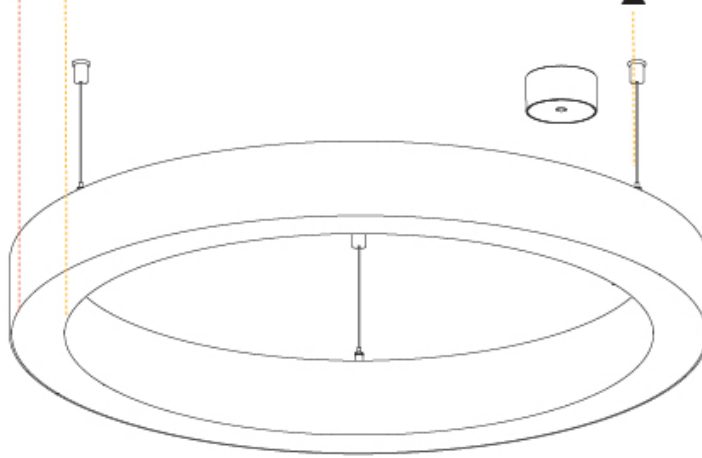

Ø 670mm 26 3/8"

Ø 800mm 31 1/2"

90mm 3 9/16"

PROJECT	_____
TYPE	_____
SPECIFIER	_____
QUANTITY	_____
DATE	_____

For Color / Finish Chart & Symbology see Appendix or product page downloadable area.

°K

Dimming	DP	DV	
	Phase	0-10V	
Color Temperature	30K	35K	°K
	3000K	3500K	
Diffuser	01	02	D
	Opal	Micro-Prism	
Suspension Cable Color and Length	..05	..10	
	2000	6000	

GENERAL

Series: Glorious
 Subseries: Glorious Slim
 Brand: Prolicht
 Division: Architectural
 Mounting Type: Suspension
 Mounting Location: Ceiling
 Subcategory: Ambient

PHYSICAL

Shape: Round
 Diameter (mm): 3000
 Diameter (in): 118 1/8
 Height (mm): 90
 Height (in): 3 9/16
 Max. Overall Height (mm): 2090
 Max. Overall Height (in): 82 5/16
 Light Distribution: Direct / Indirect
 Weight (kg): 31.716
 Weight (lbs): 69.93
 Diffuser: [PMMA - Opal or Micro-Prism](#)
 Fixture Finish: [SSR / BKV / CWI / CRY / HAB / UFT / ITA / RUA / FTG / MYG / LOD / PUS / FRO / FUP / KIA / POP / BLS / SPG / MEY / GOH / GUM / CHC / COM / ABZ / JAG / OBR / MOS / ROR](#)
 Fixture Material: Aluminum
 Cable Details: 2000mm or 6000mm Transparent Cable