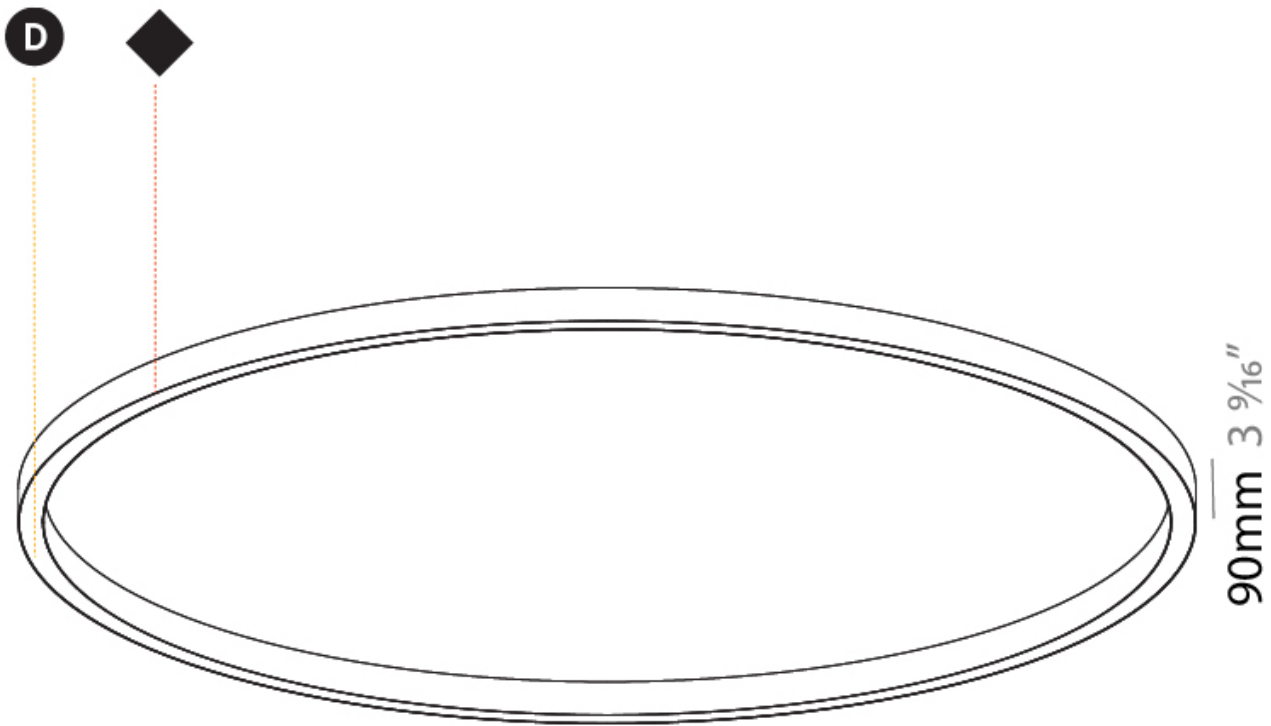

PROJECT
TYPE
SPECIFIER
QUANTITY
DATE

90mm 3 9/16"

Ø 5070mm 199 5/8"

Ø 5200mm 204 3/4 "

GLORIOUS COLOR FINISH CHART

PROJECT _____

TYPE _____

SPECIFIER _____