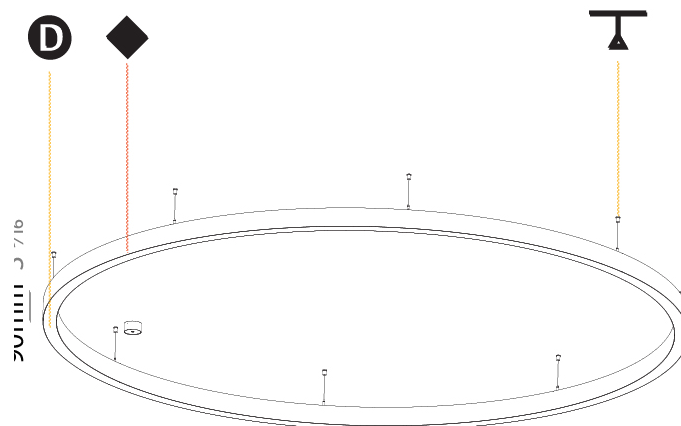

GENERAL

Series: Glorious
Subseries: Glorious Slim
Brand: Prolicht
Division: Architectural
Mounting Type: Suspension
Mounting Location: Ceiling
Subcategory: Ambient

PHYSICAL

Shape: Round
Diameter (mm): 3000
Diameter (in): 118 1/8
Height (mm): 90
Height (in): 3 9/16
Max. Overall Height (mm): 2090
Max. Overall Height (in): 82 5/16
Light Distribution: Direct / Indirect
Weight (kg): 31.716
Weight (lbs): 69.93
Diffuser: [PMMA - Opal or Micro-Prism](#)
Fixture Finish: [SSR / BKV / CWI / CRY / HAB / UFT / ITA / RUA / FTG / MYG / LOD / PUS / FRO / FUP / KIA / POP / BLS / SPG / MEY / GOH / GUM / CHC / COM / ABZ / JAG / OBR / MOS / ROR](#)
Fixture Material: Aluminum
Cable Details: 2000mm or 6000mm Transparent Cable

ELECTRICAL

Lamp Type: LED (Zhaga Standard)
Input Wattage (W): 224 / 112
Total Output Wattage (W): 192 / 84
Dimming: [Tri-Mode (Non-Dimming and Phase Dimming (120Vac only) and 0-10V Dimming)](#)
Driver Included: Yes
Driver Location: Integrated
Driver Type: Constant Current - Universal
Driver Class: Class 2
Input Voltage (V): 120 - 277
Constant Current (MA): 350

LED

Color Temperature (°K): 3000 / 3500 / 4000
Max. Delivered Lumen (lm): 38980 / 39798 / 40610
CRI: >80 CRI
Lamp Life (hrs): 50000

OPTICAL

RATINGS AND CERTIFICATIONS

Certified By: Certified for North American Standards
IP rating: IP20

2870mm 113"

3000mm 118 1/8"