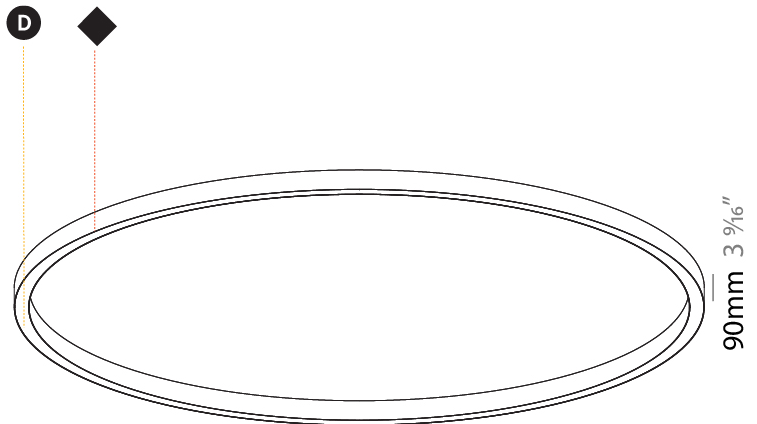

1. To build a product code in our configurator select the specify button on the base model # product page
2. To build a manual product code on this datasheet choose from the options listed below in blue font and add the suffix to the base model #

GENERAL

Series: Glorious
Subseries: Glorious Slim
Brand: Prolicht
Division: Architectural
Mounting Type: Surface
Mounting Location: Ceiling
Subcategory: Ambient

PHYSICAL

Shape: Round
Diameter (mm): 3000
Diameter (in): 118 1/8
Height (mm): 90
Height (in): 3 9/16
Light Distribution: Direct
Weight (kg): 26.284
Weight (lbs): 57.83
Diffuser: PMMA - Opal or Micro-Prism
Fixture Finish: SSR / BKV / CWI / CRY / HAB / UFT / ITA / RUA / FTG / MYG / LOD / PUS / FRO / FUP / KIA / POP / BLS / SPG / MEY / GOH / GUM / CHC / COM / ABZ / JAG / OBR / MOS / ROR
Fixture Material: Aluminum

ELECTRICAL

Lamp Type: LED (Zhaga Standard)
Input Wattage (W): 224
Total Output Wattage (W): 192
Dimming: Tri-Mode (Non-Dimming and Phase Dimming (120Vac only) and 0-10V Dimming)
Driver Included: Yes
Driver Location: Integrated
Driver Type: Constant Current - Universal
Driver Class: Class 2
Input Voltage (V): 120 - 277
Constant Current (MA): 350

LED

Color Temperature (°K): 3000 / 3500 / 4000
Max. Delivered Lumen (lm): 27160 / 27724 / 28290
CRI: >80 CRI
Efficiency (%): 88.4
Lamp Life (hrs): 50000

OPTICAL

RATINGS AND CERTIFICATIONS

Certified By: Certified for North American Standards
IP rating: IP20

Ø 2870mm 113"

Ø 3000mm 118 1/8"