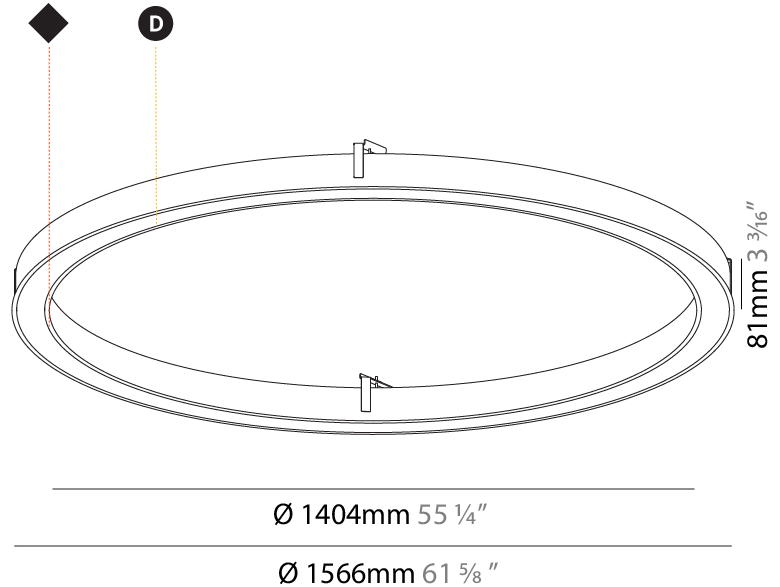

GENERAL

Series: Glorious
Subseries: Glorious Slim
Brand: Prolicht
Division: Architectural
Mounting Type: Recessed
Mounting Location: Ceiling
Subcategory: Ambient

PHYSICAL

Shape: Round
Diameter (mm): 1566
Diameter (in): 61 ⁵/₈
Height (mm): 81
Height (in): 3 ³/₁₆
Min. Recessing Depth (mm): 120
Min. Recessing Depth (in): 4 ³/₄
Light Distribution: Direct
Weight (kg): 14.042
Weight (lbs): 30.96
Diffuser: PMMA - Opal or Micro-Prism
Fixture Finish: SSR / BKV / CWI / CRY / HAB / LAG / UFT / ITA / RUA / RUR / MIC / FTG / MYG / TWT / LOD / PUS / FRO / FUP / KIA / POP / BLS / SPG / MEY / GOH / GUM / CHC / COM / ABZ / JAG / OBR / MOS / ROR
Fixture Material: Aluminum

ELECTRICAL

Lamp Type: LED (Zhaga Standard)
Input Wattage (W): 112
Total Output Wattage (W): 96
Dimming: Tri-Mode (Non-Dimming and Phase Dimming (120Vac only) and 0-10V Dimming)
Driver Included: Yes
Driver Location: Integrated
Driver Type: Constant Current - Universal
Driver Class: Class 2
Input Voltage (V): 120 - 277
Constant Current (MA): 350

LED

Color Temperature (°K): 3000 / 3500 / 4000
Max. Delivered Lumen (lm): 13580 / 13857 / 14140
CRI: >80 CRI
Efficiency (%): 0.884
Lamp Life (hrs): 50000

OPTICAL

RATINGS AND CERTIFICATIONS

Certified By: Certified for North American Standards
IP rating: IP20

1557mm x 1413mm
61 ⁵/₁₆" x 55 ⁵/₁₆"

120mm
4 ³/₄"

10 - 30mm
³/₈" - 1 ³/₁₆"