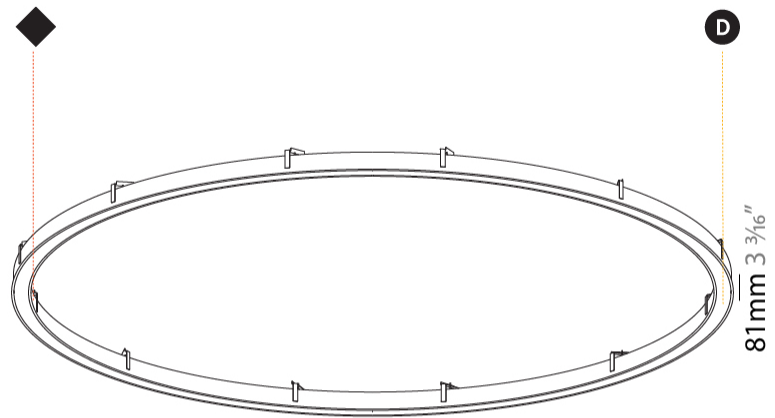

GENERAL

Series: Glorious
 Subseries: Glorious Slim
 Brand: Prolicht
 Division: Architectural
 Mounting Type: Recessed
 Mounting Location: Ceiling
 Subcategory: Ambient

PHYSICAL

Shape: Round
 Diameter (mm): 3016
 Diameter (in): 118 3/4
 Height (mm): 81
 Height (in): 3 3/16
 Min. Recessing Depth (mm): 120
 Min. Recessing Depth (in): 4 3/4
 Light Distribution: Direct
 Weight (kg): 27.132
 Weight (lbs): 59.69
 Diffuser: [PMMA - Opal or Micro-Prism](#)
 Fixture Finish: [SSR / BKV / CWI / CRY / HAB / LAG / UFT / ITA / RUA / RUR / MIC / FTG / MYG / TWT / LOD / PUS / FRO / FUP / KIA / POP / BLS / SPG / MEY / GOH / GUM / CHC / COM / ABZ / JAG / OBR / MOS / ROR](#)
 Fixture Material: Aluminum
 Cut-out Measurements: 3007mm / 118 3/8" x 2863mm / 112 11/16"

Ø 2854mm 112 3/8"
 Ø 3016mm 118 3/4"

 3007mm x 2863mm
 118 3/8" x 112 11/16"
 120mm
 4 3/4"
 10 - 30mm
 3/8" - 1 3/16"

PROJECT	_____
TYPE	_____
SPECIFIER	_____
QUANTITY	_____
DATE	_____

GLORIOUS SLIM SURFACE

GENERAL

Series: Glorious
Subseries: Glorious Slim
Brand: Prolicht
Division: Architectural
Mounting Type: Surface
Mounting Location: Ceiling
Subcategory: Ambient

PHYSICAL

Shape: Round
Diameter (mm): 3000
Diameter (in): 118 1/8
Height (mm): 90
Height (in): 3 9/16
Light Distribution: Direct
Weight (kg): 26.284
Weight (lbs): 57.83
Diffuser: PMMA - Opal or Micro-Prism
Fixture Finish: SSR / BKV / CWI / CRY / HAB / LAG / UFT / ITA / RUA / RUR / MIC / FTG / MYG / TWT / LOD / PUS / FRO / FUP / KIA / POP / BLS / SPG / MEY / GOH / GUM / CHC / COM / ABZ / JAG / OBR / MOS / ROR
Fixture Material: Aluminum