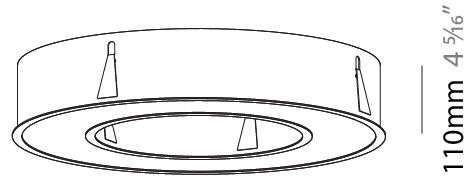

GENERAL

Series: Glorious
Subseries: Glorious
Brand: Prolicht
Division: Architectural
Mounting Type: Recessed
Mounting Location: Ceiling
Subcategory: Ambient

PHYSICAL

Shape: Round
Diameter (mm): 770
Diameter (in): 30 ⁵/₁₆
Height (mm): 110
Height (in): 4 ⁵/₁₆
Min. Recessing Depth (mm): 120
Min. Recessing Depth (in): 4 ³/₄
Light Distribution: Direct
Weight (kg): 9.285
Weight (lbs): 20.47
Diffuser: PMMA - Opal or Micro-Prism
Fixture Finish: SSR / BKV / CWI / CRY / HAB / LAG / UFT / ITA / RUA / RUR / MIC / FTG / MYG / TWT / LOD / PUS / FRO / FUP / KIA / POP / BLS / SPG / MEY / GOH / GUM / CHC / COM / ABZ / JAG / OBR / MOS / ROR
Fixture Material: Aluminum
Cut-out Measurements: 760mm / 29 15/16" x 440mm / 17 5/16"

ELECTRICAL

Lamp Type: LED (Zhaga Standard)
Input Wattage (W): 30
Total Output Wattage (W): 24 / 19.2 (3500K)
Dimming: Non-Dimming / Phase Dimming (120Vac only) / 0-10V Dimming
Driver Included: Yes
Driver Location: Integrated
Driver Type: Constant Current - 120 / 277Vac
Driver Class: Class 2
Input Voltage (V): 120 - 277
Constant Current (MA): 350 / 600 (3500K)

LED

Color Temperature (°K): 3000 / 3500 / 4000
Max. Delivered Lumen (lm): 2770 / 2862 / 2920
CRI: >80 CRI
Efficiency (%): 65
Lamp Life (hrs): 50000

OPTICAL

RATINGS AND CERTIFICATIONS

Certified By: Certified for North American Standards
IP rating: IP20

Ø 428mm 16 7/8"

Ø 770mm 30 5/16"

110mm 4 5/16"

760mm x 440mm
29 15/16" x 17 5/16"

120mm
4 3/4"

10 - 15mm
3/8" - 9/16"