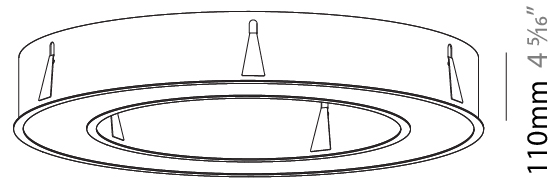

GENERAL

Series: Glorious
 Subseries: Glorious
 Brand: Prolicht
 Division: Architectural
 Mounting Type: Recessed
 Mounting Location: Ceiling
 Subcategory: Ambient

PHYSICAL

Shape: Round
 Diameter (mm): 970
 Diameter (in): 38 ³/₁₆
 Height (mm): 110
 Height (in): 4 ⁵/₁₆
 Min. Recessing Depth (mm): 120
 Min. Recessing Depth (in): 4 ³/₄
 Light Distribution: Direct
 Weight (kg): 11.164
 Weight (lbs): 24.61
 Diffuser: PMMA - Opal or Micro-Prism
 Fixture Finish: SSR / BKV / CWI / CRY / HAB / UFT / ITA / RUA / FTG / MYG / LOD / PUS / FRO / FUP / KIA / POP / BLS / SPG / MEY / GOH / GUM / CHC / COM / ABZ / JAG / OBR / MOS / ROR
 Fixture Material: Aluminum
 Cut-out Measurements: 960mm / 37 13/16" x 640mm / 25 3/16"

PROJECT	
TYPE	
SPECIFIER	
QUANTITY	
DATE	

110mm 4 ⁵/₁₆"

Ø 628mm 24 ³/₄"

Ø 970mm 38 ³/₁₆ "

960mm x 640mm
 37 ¹³/₁₆" x 25 ³/₁₆"

120mm
 4 ³/₄"

10 - 15mm
 3 ¹/₈" - 9 ¹/₁₆"

A37505-