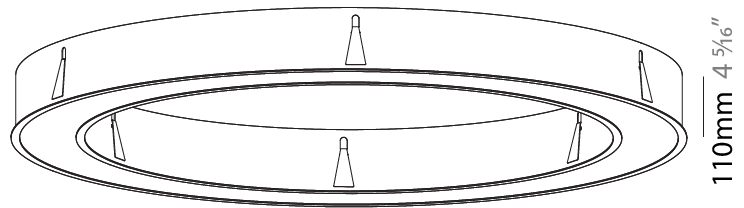

GENERAL

Series: Glorious
 Subseries: Glorious
 Brand: Prolicht
 Division: Architectural
 Mounting Type: Recessed
 Mounting Location: Ceiling
 Subcategory: Ambient

PHYSICAL

Shape: Round
 Diameter (mm): 1570
 Diameter (in): 61 ¹³/₁₆
 Height (mm): 110
 Height (in): 4 ⁵/₁₆
 Min. Recessing Depth (mm): 120
 Min. Recessing Depth (in): 4 ³/₄
 Light Distribution: Direct
 Weight (kg): 16.624
 Weight (lbs): 36.65
 Diffuser: PMMA - Opal or Micro-Prism
 Fixture Finish: SSR / BKV / CWI / CRY / HAB / LAG / UFT / ITA / RUA / RUR / MIC / FTG / MYG / TWT / LOD / PUS / FRO / FUP / KIA / POP / BLS / SPG / MEY / GOH / GUM / CHC / COM / ABZ / JAG / OBR / MOS / ROR
 Fixture Material: Aluminum
 Cut-out Measurements: 1560mm / 61 7/16" x 1240mm / 48 13/16"

PROJECT
TYPE
SPECIFIER
QUANTITY
DATE

Ø 1228mm 48 3/8"

Ø 1570mm 61 13/16"

1560mm x 1240mm
61 7/16" x 48 13/16"

120mm
4 3/4"

10 - 15mm
3/8" - 9/16"

A37502-

PROJECT	_____
TYPE	_____
SPECIFIER	_____
QUANTITY	_____
DATE	_____