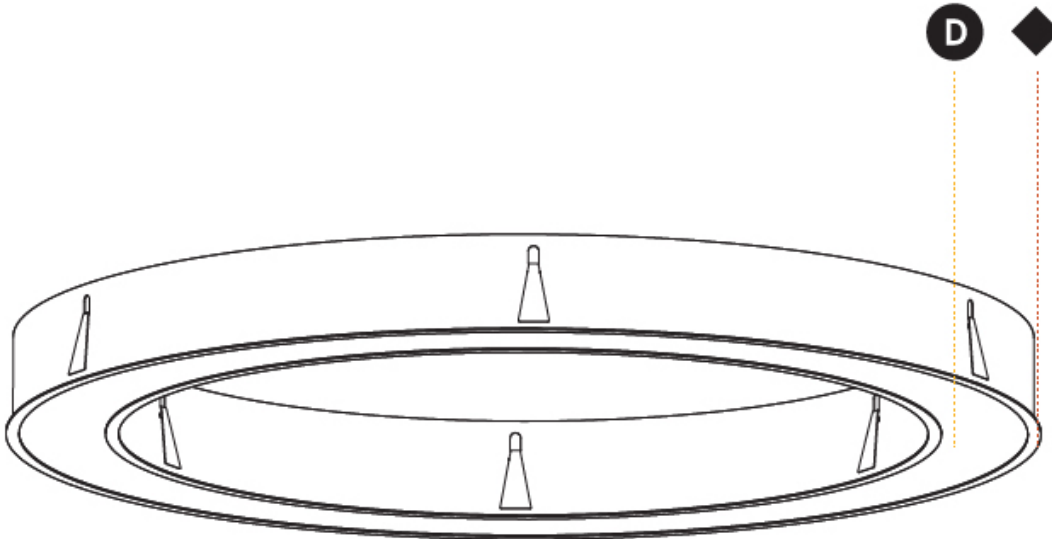

A37502-

PROJECT _____

TYPE _____

SPECIFIER _____

QUANTITY _____

DATE _____

A