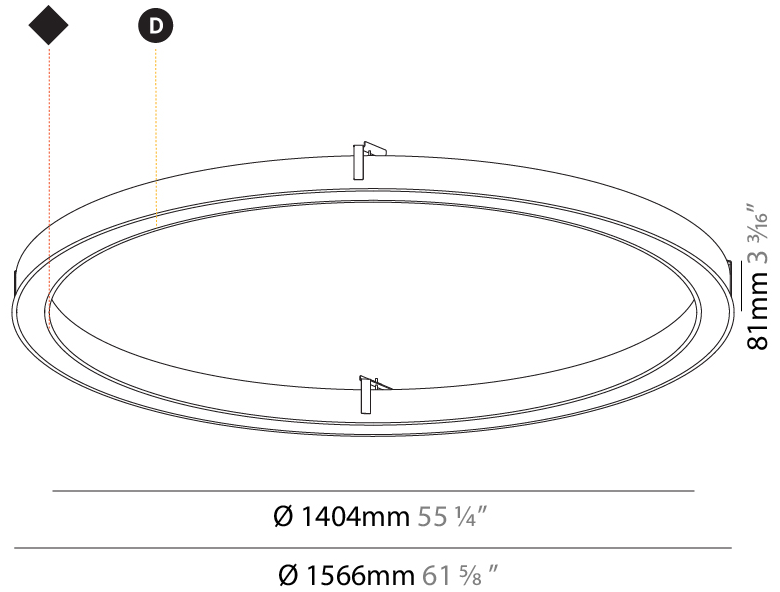

GENERAL

Series: Glorious
Subseries: Glorious Slim
Brand: Prolicht
Division: Architectural
Mounting Type: Recessed
Mounting Location: Ceiling
Subcategory: Ambient

PHYSICAL

Shape: Round
Diameter (mm): 1566
Diameter (in): 61 ⁵/₈
Height (mm): 81
Height (in): 3 ³/₁₆
Min. Recessing Depth (mm): 120
Min. Recessing Depth (in): 4 ³/₄
Light Distribution: Direct
Weight (kg): 14.042
Weight (lbs): 30.96
Diffuser: PMMA - Opal or Micro-Prism
Fixture Finish: SSR / BKV / CWI / CRY / HAB / UFT / ITA / RUA / FTG / MYG / LOD / PUS / FRO / FUP / KIA / POP / BLS / SPG / MEY / GOH / GUM / CHC / COM / ABZ / JAG / OBR / MOS / ROR
Fixture Material: Aluminum

ELECTRICAL

Lamp Type: LED (Zhaga Standard)
Input Wattage (W): 112
Total Output Wattage (W): 96
Dimming: Tri-Mode (Non-Dimming and Phase Dimming (120Vac only) and 0-10V Dimming)
Driver Included: Yes
Driver Location: Integrated
Driver Type: Constant Current - Universal
Driver Class: Class 2
Input Voltage (V): 120 - 277
Constant Current (MA): 350

LED

Color Temperature (°K): 3000 / 3500 / 4000
Max. Delivered Lumen (lm): 13580 / 13857 / 14140
CRI: >80 CRI
Efficiency (%): 0.884
Lamp Life (hrs): 50000

OPTICAL

RATINGS AND CERTIFICATIONS

Certified By: Certified for North American Standards
IP rating: IP20