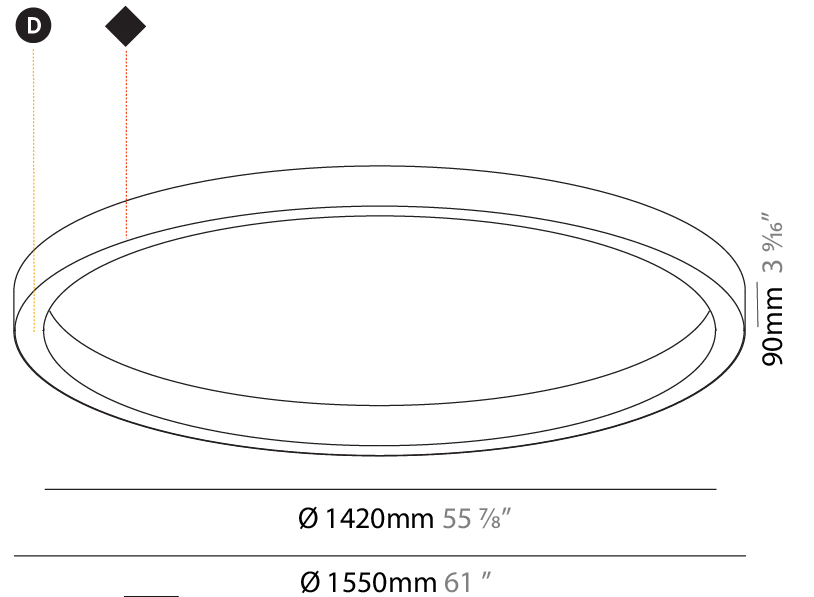

1. To build a product code in our configurator select the specify button on the base model # product page
2. To build a manual product code on this datasheet choose from the options listed below in blue font and add the suffix to the base model #

GENERAL

Series: Glorious
Subseries: Glorious Slim
Brand: Prolicht
Division: Architectural
Mounting Type: Surface
Mounting Location: Ceiling
Subcategory: Ambient

PHYSICAL

Shape: Round
Diameter (mm): 1550
Diameter (in): 61
Height (mm): 90
Height (in): 3 9/16
Light Distribution: Direct
Weight (kg): 13.709
Weight (lbs): 30.16
Diffuser: PMMA - Opal or Micro-Prism
Fixture Finish: SSR / BKV / CWI / CRY / HAB / UFT / ITA / RUA / FTG / MYG / LOD / PUS / FRO / FUP / KIA / POP / BLS / SPG / MEY / GOH / GUM / CHC / COM / ABZ / JAG / OBR / MOS / ROR
Fixture Material: Aluminum

ELECTRICAL

Lamp Type: LED (Zhaga Standard)
Input Wattage (W): 112
Total Output Wattage (W): 96
Dimming: Tri-Mode (Non-Dimming and Phase Dimming (120Vac only) and 0-10V Dimming)
Driver Included: Yes
Driver Location: Integrated
Driver Type: Constant Current - Universal
Driver Class: Class 2
Input Voltage (V): 120 - 277
Constant Current (MA): 350

LED

Color Temperature (°K): 3000 / 3500 / 4000
Max. Delivered Lumen (lm): 13580 / 13857 / 14140
CRI: >80 CRI
Efficiency (%): 88.4
Lamp Life (hrs): 50000

OPTICAL

RATINGS AND CERTIFICATIONS

Certified By: Certified for North American Standards
IP rating: IP20