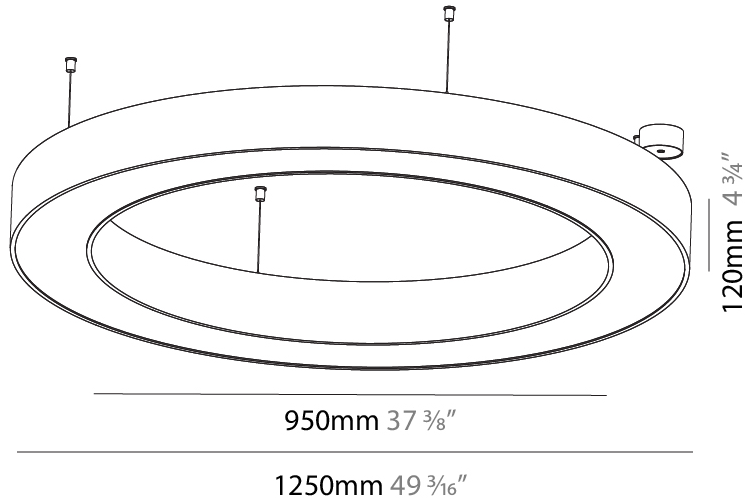

GENERAL

Series: Glorious
Subseries: Glorious
Brand: Prolight
Division: Architectural
Mounting Type: Suspension
Mounting Location: Ceiling
Subcategory: Ambient

PHYSICAL

Shape: Round
Diameter (mm): 1250
Diameter (in): 49 ³/₁₆
Height (mm): 120
Height (in): 4 ³/₄
Max. Overall Height (mm): 2120
Max. Overall Height (in): 83 ⁷/₁₆
Light Distribution: Direct
Weight (kg): 12.847
Weight (lbs): 28.26
Diffuser: [PMMA - Opal or Micro-Prism](#)
Fixture Finish: [SSR / BKV / CWI / CRY / HAB / UFT / ITA / RUA / FTG / MYG / LOD / PUS / FRO / FUP / KIA / POP / BLS / SPG / MEY / GOH / GUM / CHC / COM / ABZ / JAG / OBR / MOS / ROR](#)
Fixture Material: Aluminum

ELECTRICAL

Lamp Type: LED (Zhaga Standard)
Input Wattage (W): 60
Total Output Wattage (W): 48 / 38.4 (3500K)
Dimming: [Non-Dimming / Phase Dimming (120Vac only) / 0-10V Dimming](#)
Driver Included: Yes
Driver Location: Integrated
Driver Type: Constant Current
Driver Class: Class 2
Input Voltage (V): 120 - 277
Constant Current (mA): 350 / 1200 (3500K)

LED

Color Temperature (°K): [3000 / 3500 / 4000](#)
Max. Delivered Lumen (lm): 5540 / 5733 / 5850
CRI: >80 CRI
Efficiency (%): 0.65
Lamp Life (hrs): 50000

OPTICAL

RATINGS AND CERTIFICATIONS

Certified By: Certified for North American Standards
IP rating: IP20