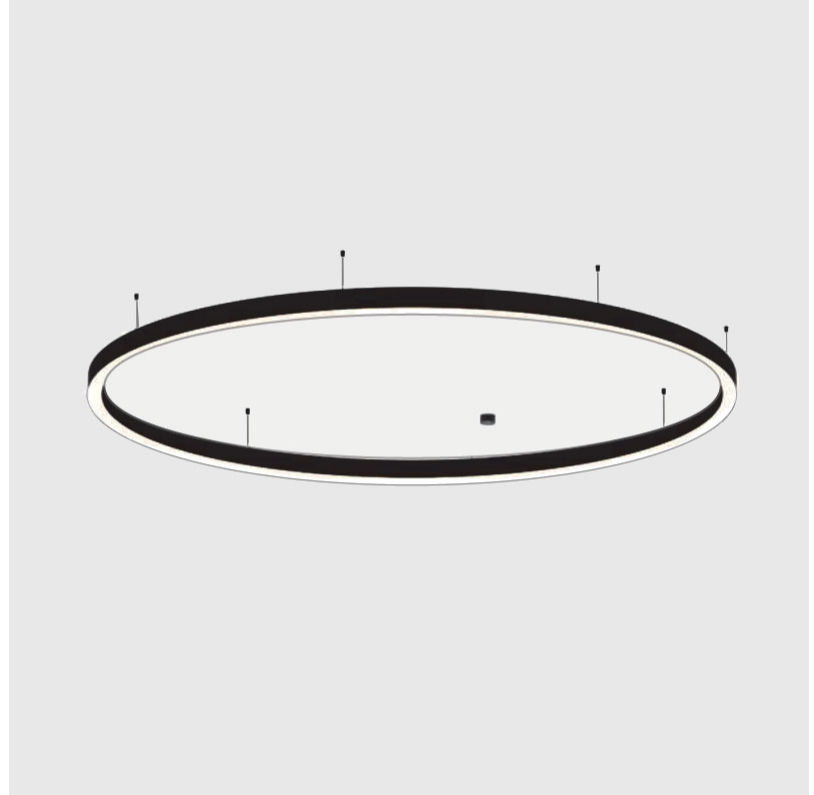

GENERAL

Series: Glorious
Subseries: Glorious Slim
Brand: Prolicht
Division: Architectural
Mounting Type: Suspension
Mounting Location: Ceiling
Subcategory: Ambient

PHYSICAL

Shape: Round
Diameter (mm): 3000
Diameter (in): 118 1/8
Depth (mm): 90
Depth (in): 3 9/16
Max. Overall Height (mm): 2090
Max. Overall Height (in): 82 5/16
Light Distribution: Direct
Weight (kg): 27.55
Weight (lbs): 60.75
Diffuser: [PMMA - Opal or Micro-Prism](#)
Fixture Finish: [SSR / BKV / CWI / CRY / HAB / UFT / ITA / RUA / FTG / MYG / LOD / PUS / FRO / FUP / KIA / POP / BLS / SPG / MEY / GOH / GUM / CHC / COM / ABZ / JAG / OBR / MOS / ROR](#)
Fixture Material: Aluminum
Cable Details: 2000mm or 6000mm Transparent Cable

ELECTRICAL

Lamp Type: LED (Zhaga Standard)
Input Wattage (W): 227.2
Total Output Wattage (W): 192
Dimming: [Tri-Mode (Non-Dimming and Phase Dimming (120Vac only) and 0-10V Dimming)](#)
Driver Included: Yes
Driver Location: Integrated
Driver Type: Constant Current - Universal
Driver Class: Class 2
Input Voltage (V): 120 - 277
Constant Current (MA): 350

LED

Color Temperature (°K): 3000 / 3500 / 4000
Max. Delivered Lumen (lm): 27160 / 27724 / 28290
CRI: >80 CRI
Efficiency (%): 88
Lamp Life (hrs): 50000

OPTICAL

RATINGS AND CERTIFICATIONS

Certified By: Certified for North American Standards
IP rating: IP20