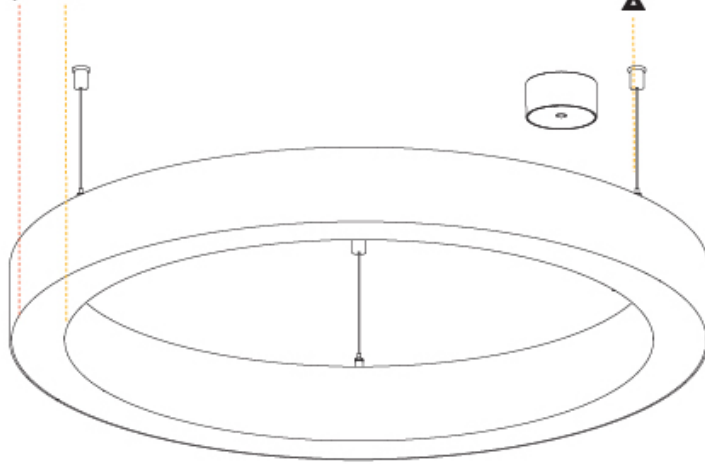

PROJECT	_____
TYPE	_____
SPECIFIER	_____
QUANTITY	_____
DATE	_____

For Color / Finish Chart & Symbology see Appendix or product page downloadable area.

Dimming	DP	DV		
	Phase	0-10V		
Color Temperature	30K	35K	°K	
	3000K	3500K		40K
Diffuser	01	02	D	
	Opal	Micro-Prism		
Suspension Cable Color and Length	..05	..10		
	2000	6000		

ORDER-EXAMPLE: °K
L3XXXX- DV 30K 02 01 05
0-10V 3000K Black Opal
2000mm/Trans