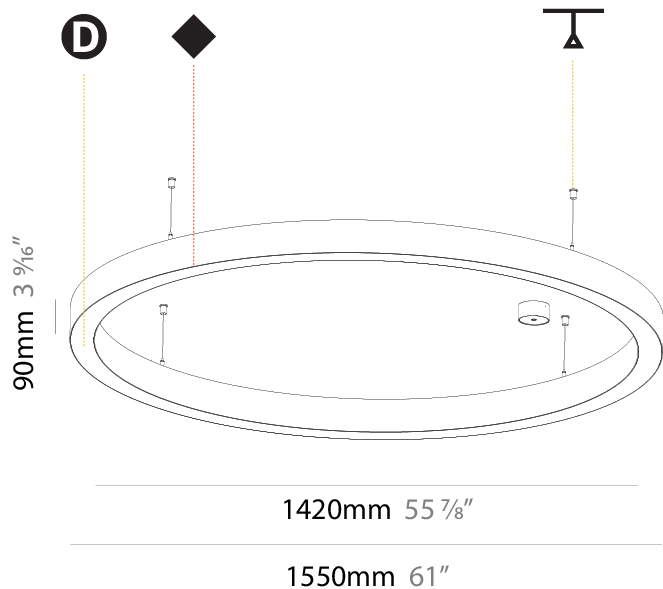

GENERAL

Series: Glorious
Subseries: Glorious Slim
Brand: Prolicht
Division: Architectural
Mounting Type: Suspension
Mounting Location: Ceiling
Subcategory: Ambient

PHYSICAL

Shape: Round
Diameter (mm): 1550
Diameter (in): 61
Depth (mm): 90
Depth (in): 3 9/16
Max. Overall Height (mm): 2090
Max. Overall Height (in): 82 5/16
Light Distribution: Direct
Weight (kg): 14.447
Weight (lbs): 31.78
Diffuser: PMMA - Opal or Micro-Prism
Fixture Finish: SSR / BKV / CWI / CRY / HAB / UFT / ITA / RUA / FTG / MYG / LOD / PUS / FRO / FUP / KIA / POP / BLS / SPG / MEY / GOH / GUM / CHC / COM / ABZ / JAG / OBR / MOS / ROR
Fixture Material: Aluminum
Cable Details: 2000mm or 6000mm Transparent Cable

ELECTRICAL

Lamp Type: LED (Zhaga Standard)
Input Wattage (W): 112
Total Output Wattage (W): 96
Dimming: Tri-Mode (Non-Dimming and Phase Dimming (120Vac only) and 0-10V Dimming)
Driver Included: Yes
Driver Location: Integrated
Driver Type: Constant Current - Universal
Driver Class: Class 2
Input Voltage (V): 120 - 277
Constant Current (MA): 350

LED

Color Temperature (°K): 3000 / 3500 / 4000
Max. Delivered Lumen (lm): 13580 / 13857 / 14140
CRI: >80 CRI
Efficiency (%): 88
Lamp Life (hrs): 50000

OPTICAL

RATINGS AND CERTIFICATIONS

Certified By: Certified for North American Standards
IP rating: IP20