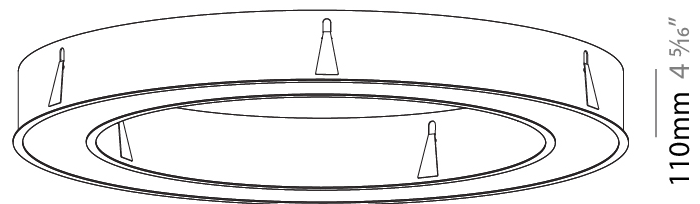

GENERAL

Series: Glorious
 Subseries: Glorious
 Brand: Prolicht
 Division: Architectural
 Mounting Type: Recessed
 Mounting Location: Ceiling
 Subcategory: Ambient

PHYSICAL

Shape: Round
 Diameter (mm): 1270
 Diameter (in): 50
 Height (mm): 110
 Height (in): 4 5/16
 Min. Recessing Depth (mm): 120
 Min. Recessing Depth (in): 4 3/4
 Light Distribution: Direct
 Weight (kg): 15.446
 Weight (lbs): 34.05
 Diffuser: PMMA - Opal or Micro-Prism
 Fixture Finish: SSR / BKV / CWI / CRY / HAB / UFT / ITA / RUA / FTG / MYG / LOD / PUS / FRO / FUP / KIA / POP / BLS / SPG / MEY / GOH / GUM / CHC / COM / ABZ / JAG / OBR / MOS / ROR
 Fixture Material: Aluminum
 Cut-out Measurements: 1260mm / 49 5/8" x 940mm / 37"

PROJECT
TYPE
SPECIFIER
QUANTITY
DATE

Ø 928mm 36 9/16"

Ø 1270mm 50"

110mm 4 5/16"

1260mm x 940mm
49 5/8" x 37"

120mm
4 3/4"

10 - 15mm
3/8" - 9/16"

A37507-