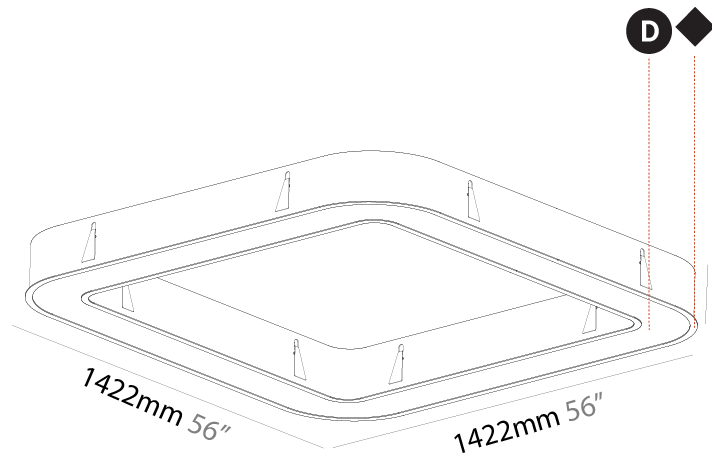

GENERAL

Series: Glorious
Subseries: Glorious Quantum
Brand: Prolicht
Division: Architectural
Mounting Type: Recessed
Mounting Location: Ceiling
Subcategory: Ambient

PHYSICAL

Shape: Square
Length (mm): 1422
Length (in): 56
Width (mm): 1422
Width (in): 56
Height (mm): 150
Height (in): 5 7/8
Min. Recessing Depth (mm): 160
Min. Recessing Depth (in): 6 5/16
Light Distribution: Direct
Weight (kg): 21.113
Weight (lbs): 46.45
Diffuser: PMMA - Opal or Micro-Prism
Fixture Finish: SSR / BKV / CWI / CRY / HAB / UFT / ITA / RUA / FTG / MYG / LOD / PUS / FRO / FUP / KIA / POP / BLS / SPG / MEY / GOH / GUM / CHC / COM / ABZ / JAG / OBR / MOS / ROR
Fixture Material: Aluminum

ELECTRICAL

Lamp Type: LED (Zhaga Standard)
Input Wattage (W): 80
Total Output Wattage (W): 64 / 51.2 (3500K)
Dimming: Non-Dimming / Phase Dimming (120Vac only) / 0-10V Dimming
Driver Included: Yes
Driver Location: Integrated
Driver Type: Constant Current - 120 / 277Vac
Driver Class: Class 2
Input Voltage (V): 120 - 277
Constant Current (MA): 350 / 800 (3500K)

LED

Color Temperature (°K): 3000 / 3500 / 4000
Max. Delivered Lumen (lm): 7380 / 7644 / 7800
CRI: >80 CRI
Efficiency (%): 65
Lamp Life (hrs): 50000

OPTICAL

RATINGS AND CERTIFICATIONS

Certified By: Certified for North American Standards
IP rating: IP20