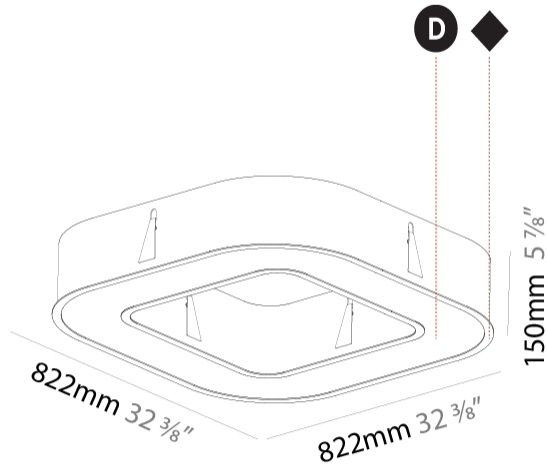

GENERAL

Series: Glorious
Subseries: Glorious Quantum
Brand: Prolicht
Division: Architectural
Mounting Type: Recessed
Mounting Location: Ceiling
Subcategory: Ambient

PHYSICAL

Shape: Square
Length (mm): 822
Length (in): 32 3/8
Width (mm): 822
Width (in): 32 3/8
Height (mm): 150
Height (in): 5 7/8
Min. Recessing Depth (mm): 160
Min. Recessing Depth (in): 6 1/4
Light Distribution: Direct
Weight (kg): 10.55
Weight (lbs): 23.21
Diffuser: PMMA - Opal or Micro-Prism
Fixture Finish: SSR / BKV / CWI / CRY / HAB / UFT / ITA / RUA / FTG / MYG / LOD / PUS / FRO / FUP / KIA / POP / BLS / SPG / MEY / GOH / GUM / CHC / COM / ABZ / JAG / OBR / MOS / ROR
Fixture Material: Aluminum

ELECTRICAL

Lamp Type: LED (Zhaga Standard)
Input Wattage (W): 40
Total Output Wattage (W): 32 / 25.6 (3500K)
Dimming: Non-Dimming / Phase Dimming (120Vac only) / 0-10V Dimming
Driver Included: Yes
Driver Location: Integrated
Driver Type: Constant Current - 120 / 277Vac
Driver Class: Class 2
Input Voltage (V): 120 - 277
Constant Current (MA): 350 / 800 (3500K)

LED

Color Temperature (°K): 3000 / 3500 / 4000
Max. Delivered Lumen (lm): 3690 / 3822 / 3900
CRI: >80 CRI
Efficiency (%): 65
Lamp Life (hrs): 50000

OPTICAL

RATINGS AND CERTIFICATIONS

Certified By: Certified for North American Standards
IP rating: IP20