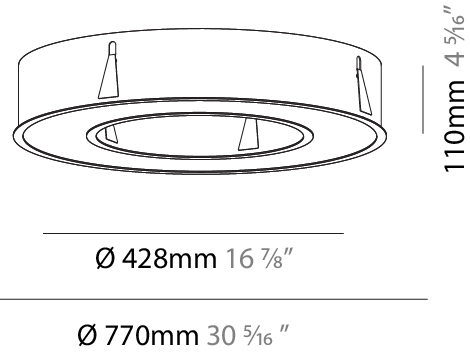

GENERAL

Series: Glorious
Subseries: Glorious
Brand: Prolight
Division: Architectural
Mounting Type: Recessed
Mounting Location: Ceiling
Subcategory: Ambient

PHYSICAL

Shape: Round
Diameter (mm): 770
Diameter (in): 30 ⁵/₁₆
Height (mm): 110
Height (in): 4 ⁵/₁₆
Min. Recessing Depth (mm): 120
Min. Recessing Depth (in): 4 ³/₄
Light Distribution: Direct
Weight (kg): 9.285
Weight (lbs): 20.47
Diffuser: PMMA - Opal or Micro-Prism
Fixture Finish: SSR / BKV / CWI / CRY / HAB / UFT / ITA / RUA / FTG / MYG / LOD / PUS / FRO / FUP / KIA / POP / BLS / SPG / MEY / GOH / GUM / CHC / COM / ABZ / JAG / OBR / MOS / ROR
Fixture Material: Aluminum
Cut-out Measurements: 760mm / 29 15/16" x 440mm / 17 5/16"

ELECTRICAL

Lamp Type: LED (Zhaga Standard)
Input Wattage (W): 30
Total Output Wattage (W): 24 / 19.2 (3500K)
Dimming: Non-Dimming / Phase Dimming (120Vac only) / 0-10V Dimming
Driver Included: Yes
Driver Location: Integrated
Driver Type: Constant Current - 120 / 277Vac
Driver Class: Class 2
Input Voltage (V): 120 - 277
Constant Current (MA): 350 / 600 (3500K)

LED

Color Temperature (°K): 3000 / 3500 / 4000
Max. Delivered Lumen (lm): 2770 / 2862 / 2920
CRI: >80 CRI
Efficiency (%): 65
Lamp Life (hrs): 50000

OPTICAL

RATINGS AND CERTIFICATIONS

Certified By: Certified for North American Standards
IP rating: IP20

760mm x 440mm
29 ¹⁵/₁₆" x 17 ⁵/₁₆"

120mm
4 ³/₄"

10 - 15mm
³/₈" - ⁹/₁₆"