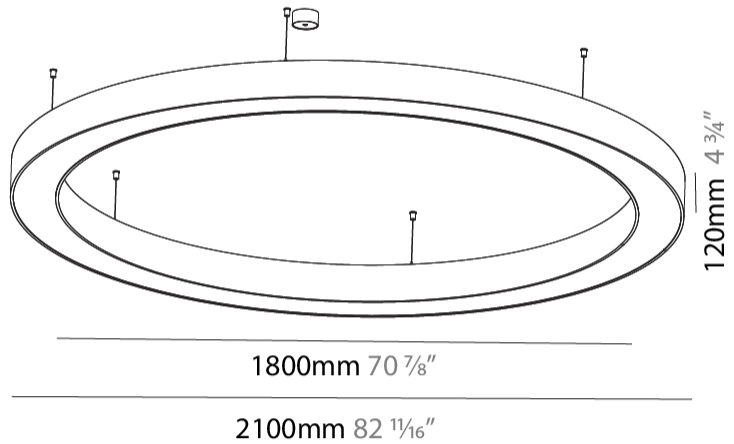

GENERAL

Series: Glorious
Subseries: Glorious
Brand: Prolicht
Division: Architectural
Mounting Type: Suspension
Mounting Location: Ceiling
Subcategory: Ambient

PHYSICAL

Shape: Round
Diameter (mm): 2100
Diameter (in): 82 11/16
Height (mm): 120
Height (in): 4 3/4
Max. Overall Height (mm): 2120
Max. Overall Height (in): 83 7/16
Light Distribution: Direct
Weight (kg): 25.9
Weight (lbs): 56.98
Diffuser: PMMA - Opal or Micro-Prism
Fixture Finish: SSR / BKV / CWI / CRY / HAB / UFT / ITA / RUA / FTG / MYG / LOD / PUS / FRO / FUP / KIA / POP / BLS / SPG / MEY / GOH / GUM / CHC / COM / ABZ / JAG / OBR / MOS / ROR
Fixture Material: Aluminum

ELECTRICAL

Lamp Type: LED (Zhaga Standard)
Input Wattage (W): 105
Total Output Wattage (W): 84 / 67.2 (3500K)
Dimming: Non-Dimming / Phase Dimming (120Vac only) / 0-10V Dimming
Driver Included: Yes
Driver Location: Integrated
Driver Type: Constant Current
Driver Class: Class 2
Input Voltage (V): 120 - 277
Constant Current (MA): 350 / 700 (3500K)

LED

Color Temperature (°K): 3000 / 3500 / 4000
Max. Delivered Lumen (lm): 9690 / 10035 / 10240
CRI: >80 CRI
Efficiency (%): 65
Lamp Life (hrs): 50000

OPTICAL

RATINGS AND CERTIFICATIONS

Certified By: Certified for North American Standards
IP rating: IP20