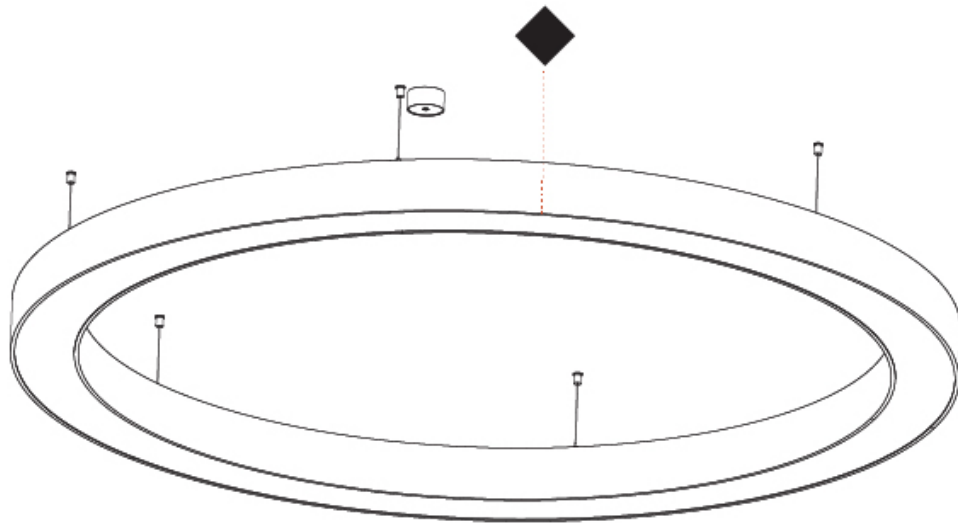

A30235-

PROJECT

TYPE

SPECIFIER

QUANTITY

DATE

A