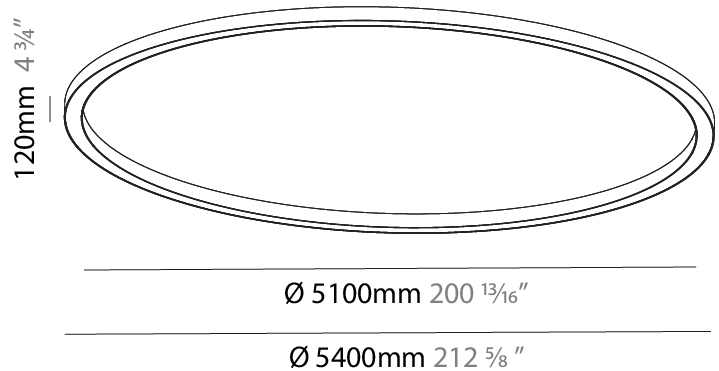

GENERAL

Series: Glorious
 Subseries: Glorious
 Brand: Prolight
 Division: Architectural
 Mounting Type: Suspension
 Mounting Location: Ceiling
 Subcategory: Ambient

PHYSICAL

Shape: Round
 Diameter (mm): 5400
 Diameter (in): 212 ⁵/₈
 Depth (mm): 120
 Depth (in): 4 ³/₄
 Max. Overall Height (mm): 2120
 Max. Overall Height (in): 83 ⁷/₁₆
 Light Distribution: Direct
 Weight (kg): 69.5
 Weight (lbs): 152.9
 Diffuser: PMMA - Opal or Micro-Prism
 Fixture Finish: SSR / BKV / CWI / CRY / HAB / UFT / ITA / RUA / FTG / MYG / LOD / PUS / FRO / FUP / KIA / POP / BLS / SPG / MEY / GOH / GUM / CHC / COM / ABZ / JAG / OBR / MOS / ROR
 Fixture Material: Aluminum

GENERAL

Series: Glorious
 Subseries: Glorious
 Brand: Prolicht
 Division: Architectural
 Mounting Type: Surface
 Mounting Location: Ceiling

PHYSICAL

Diameter (mm): 5400
 Diameter (in): 212 ⁵/₈
 Height (mm): 120
 Height (in): 4 ³/₄
 Light Distribution: Direct
 Weight (kg): 68
 Weight (lbs): 149.6
 Diffuser: PMMA - Opal
 Fixture Finish: SSR / BKV / CWI / CRY / HAB / UFT / ITA / RUA / FTG / MYG / LOD / PUS / FRO / FUP / KIA / POP / BLS / SPG / MEY / GOH / GUM / CHC / COM / ABZ / JAG / OBR / MOS / ROR
 Fixture Material: Aluminum

LED

Color Temperature (°K): 3000 / 3500 / 4000
 Max. Delivered Lumen (lm): 25840 / 26754 / 27300
 CRI: >80 CRI
 Efficiency (%): 65
 Lamp Life (hrs): 50000

OPTICAL

RATINGS AND CERTIFICATIONS

Certified By: Certified for North American Standards
 IP rating: IP20