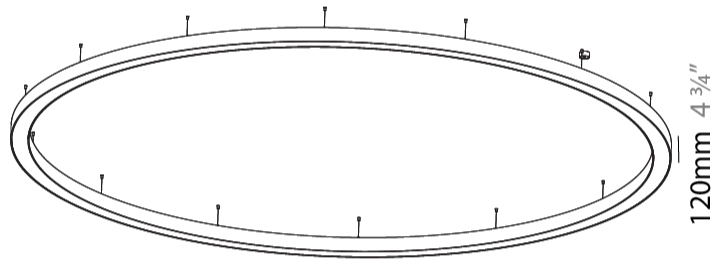

GENERAL

Series: Glorious
Subseries: Glorious
Brand: Prolight
Division: Architectural
Mounting Type: Suspension
Mounting Location: Ceiling
Subcategory: Ambient

PHYSICAL

Shape: Round
Diameter (mm): 5400
Diameter (in): 212 ⁵/₈
Depth (mm): 120
Depth (in): 4 ³/₄
Max. Overall Height (mm): 2120
Max. Overall Height (in): 83 ⁷/₁₆
Light Distribution: Direct
Weight (kg): 69.5
Weight (lbs): 152.9
Diffuser: PMMA - Opal or Micro-Prism
Fixture Finish: SSR / BKV / CWI / CRY / HAB / UFT / ITA / RUA / FTG / MYG / LOD / PUS / FRO / FUP / KIA / POP / BLS / SPG / MEY / GOH / GUM / CHC / COM / ABZ / JAG / OBR / MOS / ROR
Fixture Material: Aluminum

ELECTRICAL

Lamp Type: LED (Zhaga Standard)
Input Wattage (W): 280
Total Output Wattage (W): 224 / 179.2 (3500K)
Dimming: Non-Dimming / Phase Dimming (120Vac only) / 0-10V Dimming
Driver Included: Yes
Driver Location: Integrated
Driver Type: Constant Current
Driver Class: Class 2
Input Voltage (V): 120 - 277
Constant Current (MA): 350 / 1400 (3500K)

LED

Color Temperature (°K): 3000 / 3500 / 4000
Max. Delivered Lumen (lm): 25840 / 26754 / 27300
CRI: >80 CRI
Efficiency (%): 65
Lamp Life (hrs): 50000

OPTICAL

RATINGS AND CERTIFICATIONS

Certified By: Certified for North American Standards
IP rating: IP20