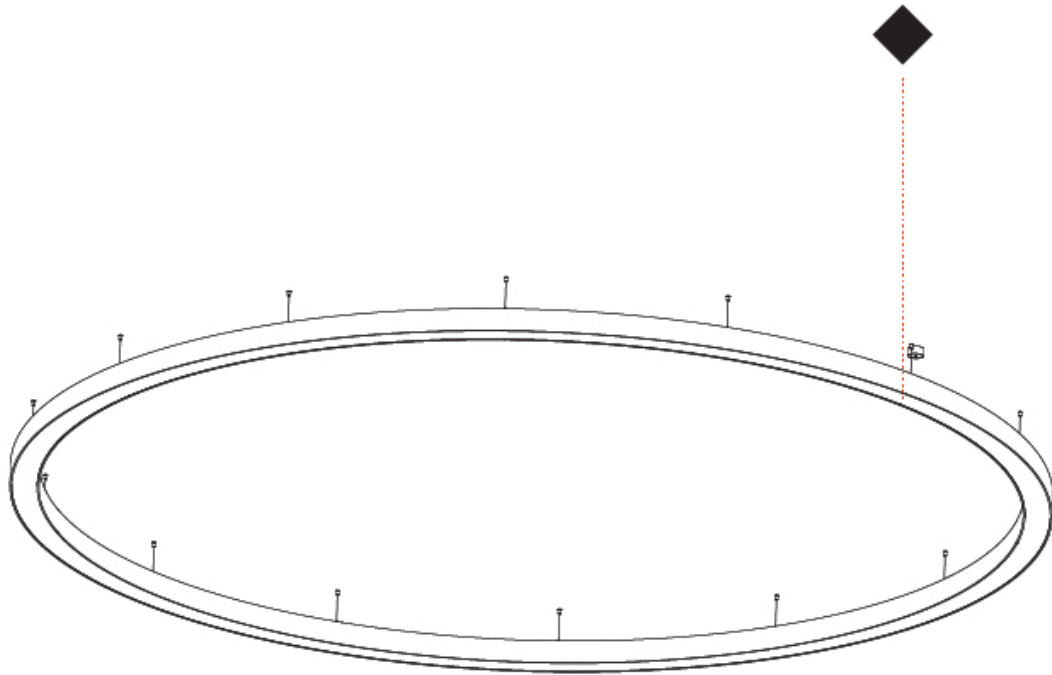

A30188-

PROJECT _____

TYPE _____

SPECIFIER _____

QUANTITY _____

DATE _____

A