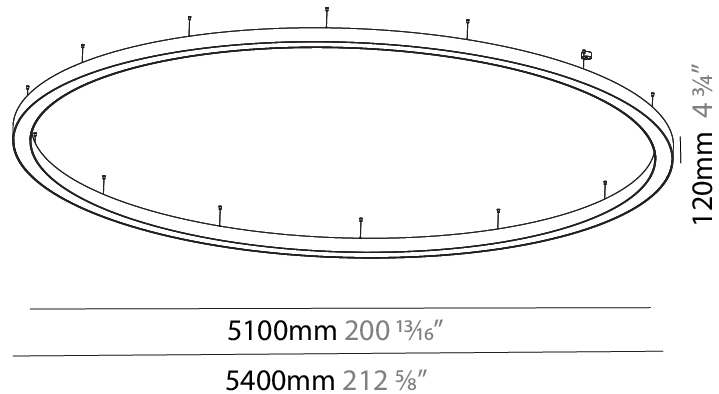

GENERAL

Series: Glorious
Subseries: Glorious
Brand: Prolight
Division: Architectural
Mounting Type: Suspension
Mounting Location: Ceiling
Subcategory: Ambient

PHYSICAL

Shape: Round
Diameter (mm): 5400
Diameter (in): 212 ⁵/₈
Height (mm): 120
Height (in): 4 ³/₄
Max. Overall Height (mm): 2120
Max. Overall Height (in): 83 ⁷/₁₆
Light Distribution: Direct / Indirect
Weight (kg): 71.452
Weight (lbs): 157.19
Diffuser: PMMA - Opal or Micro-Prism
Fixture Finish: SSR / BKV / CWI / CRY / HAB / UFT / ITA / RUA / FTG / MYG / LOD / PUS / FRO / FUP / KIA / POP / BLS / SPG / MEY / GOH / GUM / CHC / COM / ABZ / JAG / OBR / MOS / ROR
Fixture Material: Aluminum

ELECTRICAL

Lamp Type: LED (Zhaga Standard)
Input Wattage (W): 405
Total Output Wattage (W): 324 / 259.2 (3500K)
Dimming: Non-Dimming / Phase Dimming (120Vac only) / 0-10V Dimming
Driver Included: Yes
Driver Location: Integrated
Driver Type: Constant Current - 120 / 277Vac
Driver Class: Class 2
Input Voltage (V): 120 - 277
Constant Current (MA): 350 / 800/500 (3500K)

LED

Color Temperature (°K): 3000 / 3500 / 4000
Max. Delivered Lumen (lm): 25840 / 26754 / 27300 Direct / 19620 / 2031 / 20720 Indirect
CRI: >80 CRI
Efficiency (%): 70
Lamp Life (hrs): 50000

OPTICAL

RATINGS AND CERTIFICATIONS

Certified By: Certified for North American Standards
IP rating: IP20

PROJECT _____
TYPE _____
SPECIFIER _____
QUANTITY _____
DATE _____