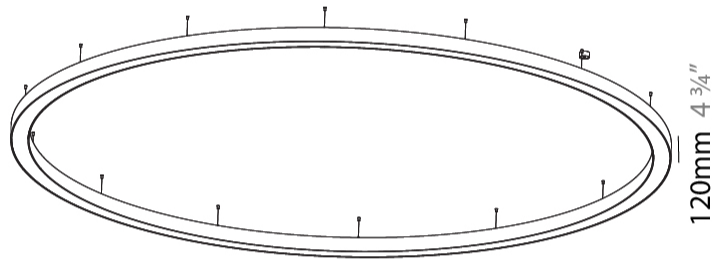

GENERAL

Series: Glorious
Subseries: Glorious
Brand: Prolicht
Division: Architectural
Mounting Type: Suspension
Mounting Location: Ceiling
Subcategory: Ambient

PHYSICAL

Shape: Round
Diameter (mm): 5400
Diameter (in): 212 5/8
Depth (mm): 120
Depth (in): 4 3/4
Max. Overall Height (mm): 2120
Max. Overall Height (in): 83 7/16
Light Distribution: Direct
Weight (kg): 69.5
Weight (lbs): 152.9
Diffuser: PMMA - Opal or Micro-Prism
Fixture Finish: SSR / BKV / CWI / CRY / HAB / UFT / ITA / RUA / FTG / MYG / LOD / PUS / FRO / FUP / KIA / POP / BLS / SPG / MEY / GOH / GUM / CHC / COM / ABZ / JAG / OBR / MOS / ROR
Fixture Material: Aluminum

ELECTRICAL

Lamp Type: LED (Zhaga Standard)
Input Wattage (W): 280
Total Output Wattage (W): 224 / 179.2 (3500K)
Dimming: Non-Dimming / Phase Dimming (120Vac only) / 0-10V Dimming
Driver Included: Yes
Driver Location: Integrated
Driver Type: Constant Current
Driver Class: Class 2
Input Voltage (V): 120 - 277
Constant Current (MA): 350 / 1400 (3500K)

LED

Color Temperature (°K): 3000 / 3500 / 4000
Max. Delivered Lumen (lm): 25840 / 26754 / 27300
CRI: >80 CRI
Efficiency (%): 65
Lamp Life (hrs): 50000

OPTICAL

RATINGS AND CERTIFICATIONS

Certified By: Certified for North American Standards
IP rating: IP20

5100mm 200 13/16"

5400mm 212 5/8"