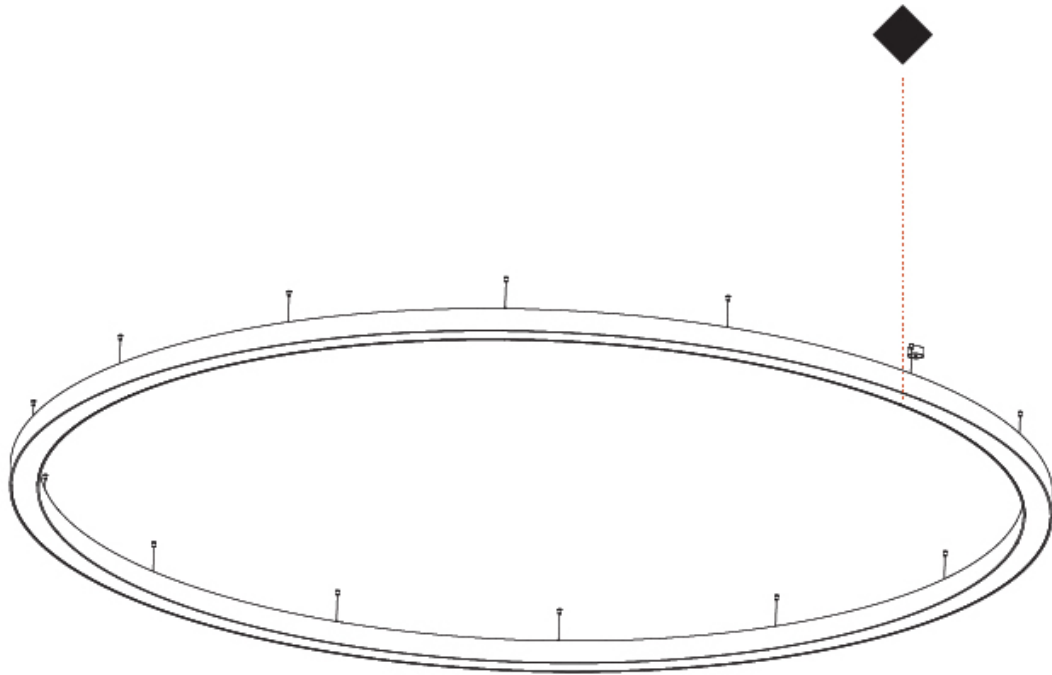

A30547-

PROJECT _____

TYPE _____

SPECIFIER _____

QUANTITY _____

DATE _____