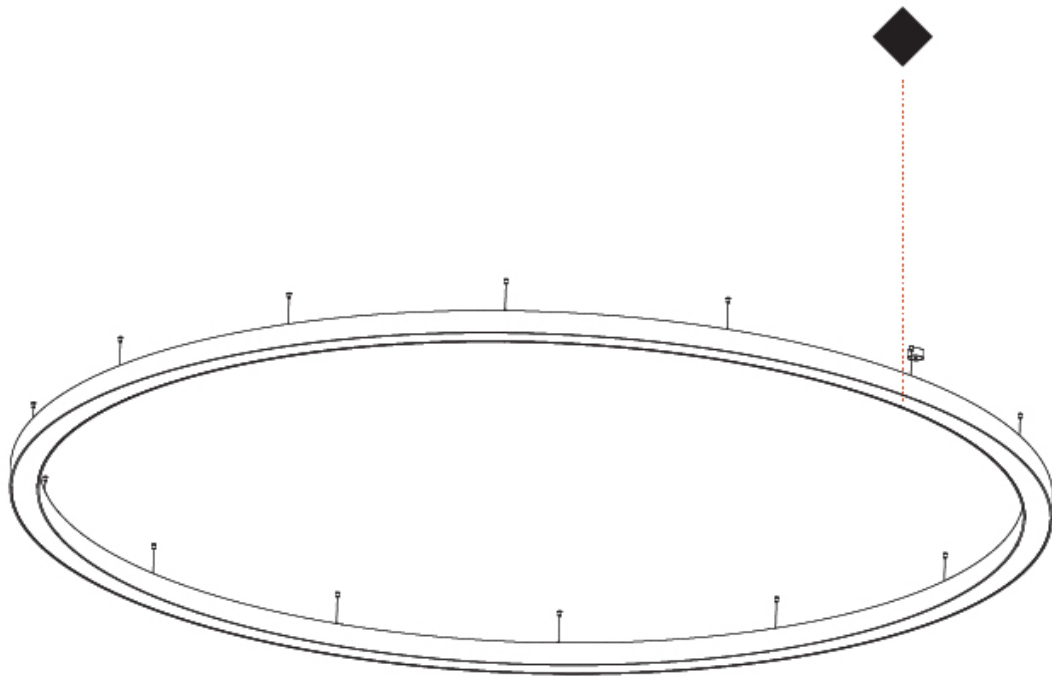

A30188-

PROJECT	_____
TYPE	_____
SPECIFIER	_____
QUANTITY	_____
DATE	_____