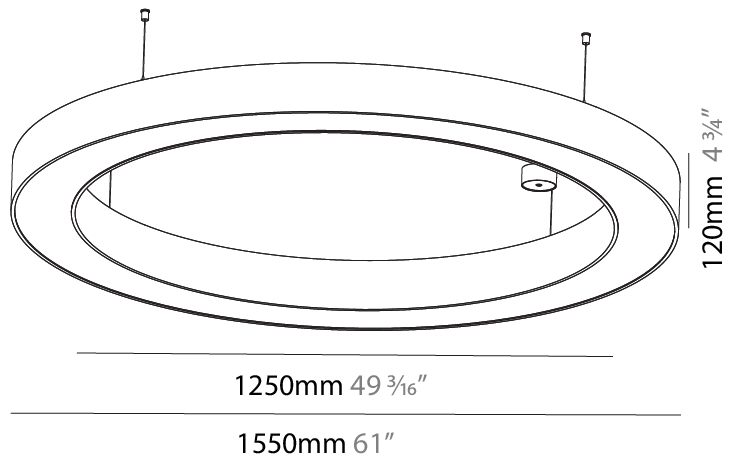

GENERAL

Series: Glorious
Subseries: Glorious
Brand: Prolight
Division: Architectural
Mounting Type: Suspension
Mounting Location: Ceiling
Subcategory: Ambient

PHYSICAL

Shape: Round
Diameter (mm): 1550
Diameter (in): 61
Height (mm): 120
Height (in): 4 ¾
Max. Overall Height (mm): 2120
Max. Overall Height (in): 83 7/16
Light Distribution: Direct
Weight (kg): 16.737
Weight (lbs): 36.82
Diffuser: [PMMA - Opal or Micro-Prism](#)
Fixture Finish: [SSR / BKV / CWI / CRY / HAB / LAG / UFT / ITA / RUA / RUR / MIC / FTG / MYG / TWT / LOD / PUS / FRO / FUP / KIA / POP / BLS / SPG / MEY / GOH / GUM / CHC / COM / ABZ / JAG / OBR / MOS / ROR](#)
Fixture Material: Aluminum

ELECTRICAL

Lamp Type: LED (Zhaga Standard)
Input Wattage (W): 75
Total Output Wattage (W): 60 / 48 (3500K)
Dimming: [Non-Dimming / Phase Dimming (120Vac only) / 0-10V Dimming](#)
Driver Included: Yes
Driver Location: Integrated
Driver Type: Constant Current
Driver Class: Class 2
Input Voltage (V): 120 - 277
Constant Current (MA): 350 / 700/800 (3500K)

LED

[Color Temperature (°K): 3000 / 3500 / 4000](#)
Max. Delivered Lumen (lm): 6920 / 7164 / 7310
CRI: >80 CRI
Efficiency (%): 0.65
Lamp Life (hrs): 50000

OPTICAL

RATINGS AND CERTIFICATIONS

Certified By: Certified for North American Standards
IP rating: IP20