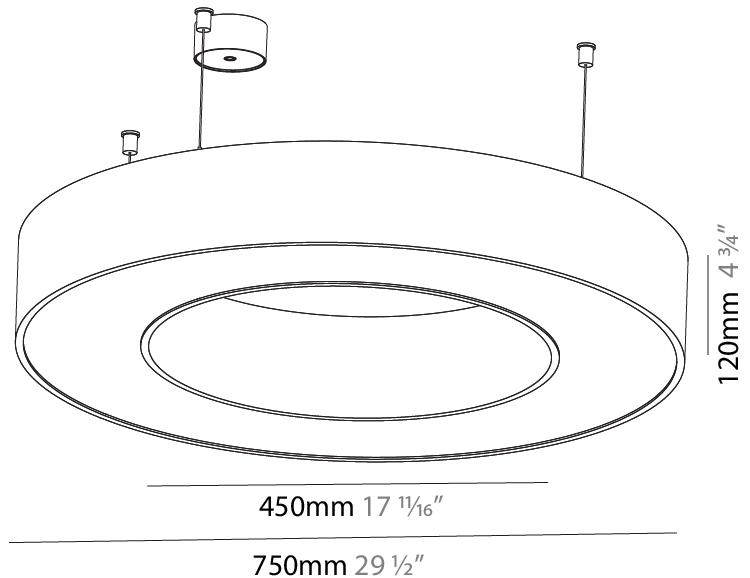

GENERAL

Series: Glorious
Subseries: Glorious
Brand: Prolight
Division: Architectural
Mounting Type: Suspension
Mounting Location: Ceiling
Subcategory: Ambient

PHYSICAL

Shape: Round
Diameter (mm): 750
Diameter (in): 29 1/2
Height (mm): 120
Height (in): 4 3/4
Max. Overall Height (mm): 2120
Max. Overall Height (in): 83 7/16
Light Distribution: Direct
Weight (kg): 7.062
Weight (lbs): 15.56
Diffuser: [PMMA - Opal or Micro-Prism](#)
Fixture Finish: [SSR / BKV / CWI / CRY / HAB / LAG / UFT / ITA / RUA / RUR / MIC / FTG / MYG / TWT / LOD / PUS / FRO / FUP / KIA / POP / BLS / SPG / MEY / GOH / GUM / CHC / COM / ABZ / JAG / OBR / MOS / ROR](#)
Fixture Material: Aluminum

ELECTRICAL

Lamp Type: LED (Zhaga Standard)
Input Wattage (W): 30
Total Output Wattage (W): 24 / 19.2 (3500K)
Dimming: [Non-Dimming / Phase Dimming (120Vac only) / 0-10V Dimming](#)
Driver Included: Yes
Driver Location: Integrated
Driver Type: Constant Current
Driver Class: Class 2
Input Voltage (V): 120 - 277
Constant Current (MA): 350 / 600 (3500K)

LED

[Color Temperature (°K): 3000 / 3500 / 4000](#)
Max. Delivered Lumen (lm): 2770 / 2862 / 2920
CRI: >80 CRI
Efficiency (%): 65
Lamp Life (hrs): 50000

OPTICAL

RATINGS AND CERTIFICATIONS

Certified By: Certified for North American Standards
IP rating: IP20