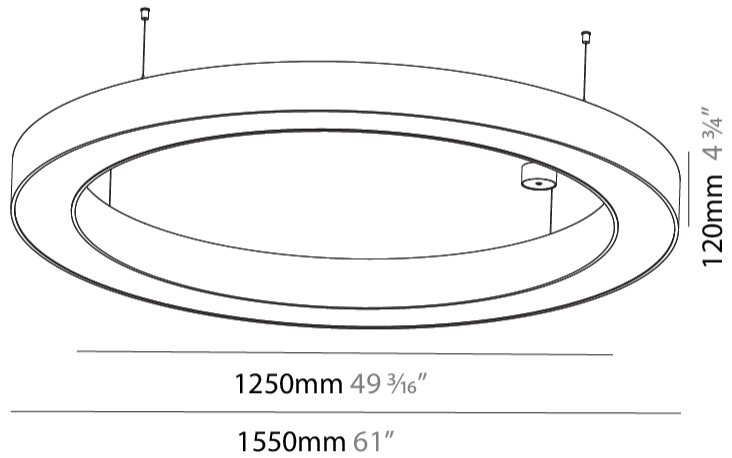

GENERAL

Series: Glorious
Subseries: Glorious
Brand: Prolight
Division: Architectural
Mounting Type: Suspension
Mounting Location: Ceiling
Subcategory: Ambient

PHYSICAL

Shape: Round
Diameter (mm): 1550
Diameter (in): 61
Height (mm): 120
Height (in): 4 ¾
Max. Overall Height (mm): 2120
Max. Overall Height (in): 83 ⅞
Light Distribution: Direct
Weight (kg): 16.737
Weight (lbs): 36.82
Diffuser: PMMA - Opal or Micro-Prism
Fixture Finish: SSR / BKV / CWI / CRY / HAB / UFT / ITA / RUA / FTG / MYG / LOD / PUS / FRO / FUP / KIA / POP / BLS / SPG / MEY / GOH / GUM / CHC / COM / ABZ / JAG / OBR / MOS / ROR
Fixture Material: Aluminum

ELECTRICAL

Lamp Type: LED (Zhaga Standard)
Input Wattage (W): 75
Total Output Wattage (W): 60 / 48 (3500K)
Dimming: Non-Dimming / Phase Dimming (120Vac only) / 0-10V Dimming
Driver Included: Yes
Driver Location: Integrated
Driver Type: Constant Current
Driver Class: Class 2
Input Voltage (V): 120 - 277
Constant Current (MA): 350 / 700/800 (3500K)

LED

Color Temperature (°K): 3000 / 3500 / 4000
Max. Delivered Lumen (lm): 6920 / 7164 / 7310
CRI: >80 CRI
Efficiency (%): 0.65
Lamp Life (hrs): 50000

OPTICAL

RATINGS AND CERTIFICATIONS

Certified By: Certified for North American Standards
IP rating: IP20