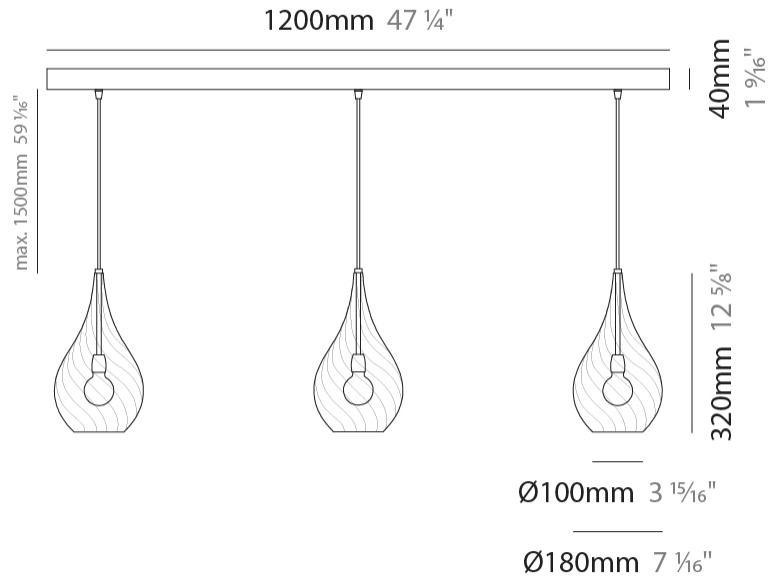

PROJECT
TYPE
SPECIFIER
QUANTITY
DATE

GOCCIA 3 LIGHT LINEAR SUSPENSION

D141073-

base number Finish
Options

1. To build a product code in our configurator select the specify button on the base model # product page
2. To build a manual product code on this datasheet choose from the options listed below in blue font and add the suffix to the base model #

GENERAL

Series: Goccia
Subseries: Goccia 3 Light Linear
Partner: Cangini & Tucci
Division: Design
Installation: Suspension
Product Type: Pendant
Mounting Location: Ceiling

PHYSICAL

Shape: Abstract
Length (mm): 1200
Length (in): 47 1/4
Height (mm): 320
Height (in): 12 5/8
Max. Overall Height (mm): 1820
Max. Overall Height (in): 71 5/8
Weight (kg): 3.4
Weight (lbs): 7.48
Fixture Finish: [AMB / GRN / PNK / RUB / SKB / SMK / TOB / TRA](#)
Holder Finish: PSS
Fixture Material: Glass / Metal
Primary Material: Glass - Borosilicate
Cable Details: 1500mm Cable

ELECTRICAL

Number of Lamps: 3
Lamp Type: LED Retrofit
Bulb Included: Bulb Not Included
Total Output Wattage (W): 12
Max. Wattage Per Lamp (W): 4
Lamp Base: E12
Input Voltage (V): 120

LED

OPTICAL

RATINGS AND CERTIFICATIONS

Certified By: Certified for North American Standards
IP rating: IP20