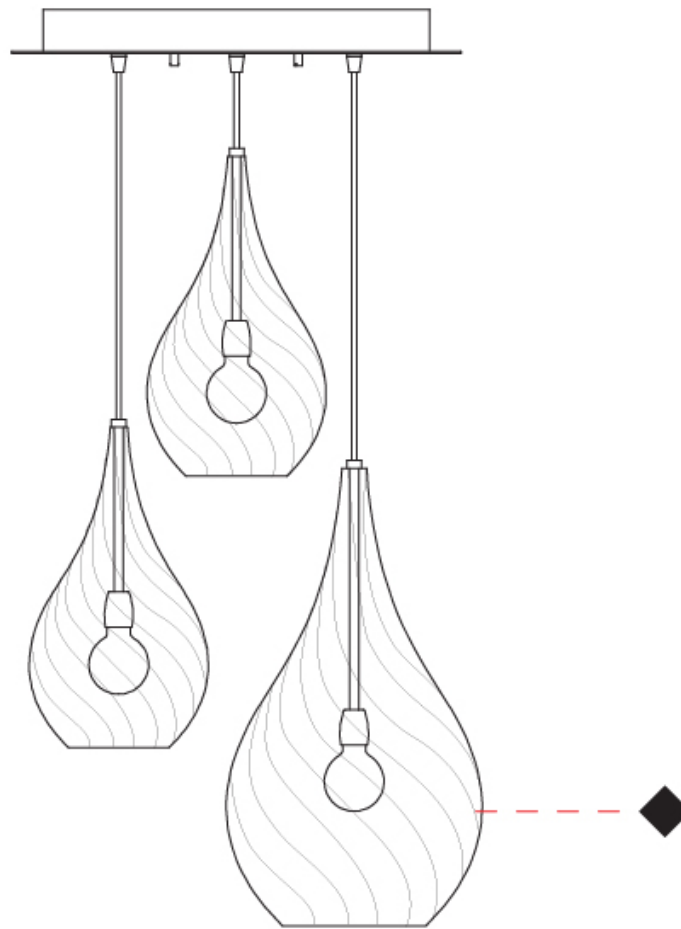

GOCCIA 3 LIGHT CLUSTER SUSPENSION

D141074-

PROJECT	_____
TYPE	_____
SPECIFIER	_____
QUANTITY	_____
DATE	_____

D