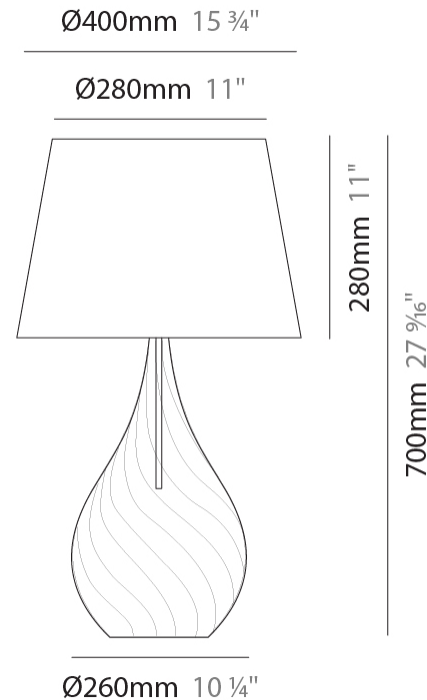

GOCCIA PORTABLE

D144007-

base number Finish
Options

1. To build a product code in our configurator select the specify button on the base model # product page
2. To build a manual product code on this datasheet choose from the options listed below in blue font and add the suffix to the base model #

GENERAL

Series: Goccia
Partner: Cangini & Tucci
Division: Design
Installation: Portable
Product Type: Table
Mounting Location: Table

PHYSICAL

Shape: Abstract
Diameter (mm): 400
Diameter (in): 15 ³/₄
Height (mm): 700
Height (in): 27 ⁹/₁₆
Weight (kg): 1.48
Weight (lbs): 3.26
Fixture Finish: [AMB / GRN / PNK / RUB / SKB / SMK / TOB / TRA](#)
Holder Finish: CHR
Fixture Material: Glass / Metal
Primary Material: Glass - Borosilicate
Cable Details: 1500mm Cable

ELECTRICAL

Number of Lamps: 1
Lamp Type: LED Retrofit
Bulb Included: Bulb Not Included
Max. Wattage Per Lamp (W): 8
Lamp Base: E26
Input Voltage (V): 120
Upon Request: 277Vac / GU24

LED

OPTICAL

RATINGS AND CERTIFICATIONS

Certified By: Certified for North American Standards
IP rating: IP20

PROJECT
TYPE
SPECIFIER
QUANTITY
DATE