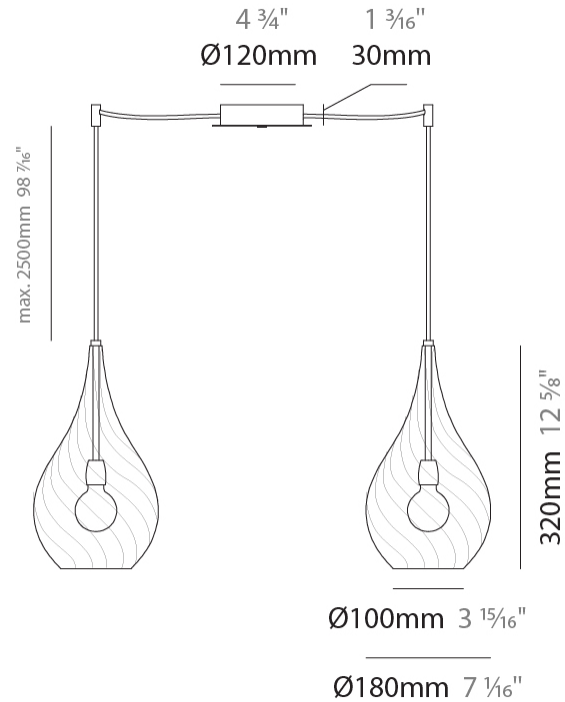

PROJECT	_____
TYPE	_____
SPECIFIER	_____
QUANTITY	_____
DATE	_____

GOCCIA 2 LIGHT SWAG SUSPENSION

D141072-

base number   Finish
Options

1. To build a product code in our configurator select the specify button on the base model # product page
2. To build a manual product code on this datasheet choose from the options listed below in blue font and add the suffix to the base model #

GENERAL

Series: Goccia
Subseries: Goccia 2 Light Swag
Brand: Cangini & Tucci
Division: Design
Mounting Type: Suspension
Mounting Location: Ceiling

PHYSICAL

Shape: Abstract
Diameter (mm): 180
Diameter (in): 7 1/16
Height (mm): 320
Height (in): 12 5/8
Max. Overall Height (mm): 1820
Max. Overall Height (in): 71 5/8
Light Distribution: Omnidirectional
Weight (kg): 1.54
Weight (lbs): 3.39
Fixture Finish: [AMB / GRN / PNK / RUB / SKB / SMK / TOB / TRA](#)
Holder Finish: CHR
Fixture Material: Glass / Metal
Cable Details: 1500mm Cable

ELECTRICAL

Number of Lamps: 2
Lamp Type: LED Retrofit
Bulb Included: Bulb Not Included
Total Output Wattage (W): 8
Max. Wattage Per Lamp (W): 4
Lamp Base: E12
Input Voltage (V): 120

LED

OPTICAL

RATINGS AND CERTIFICATIONS

Certified By: Certified for North American Standards
IP rating: IP20