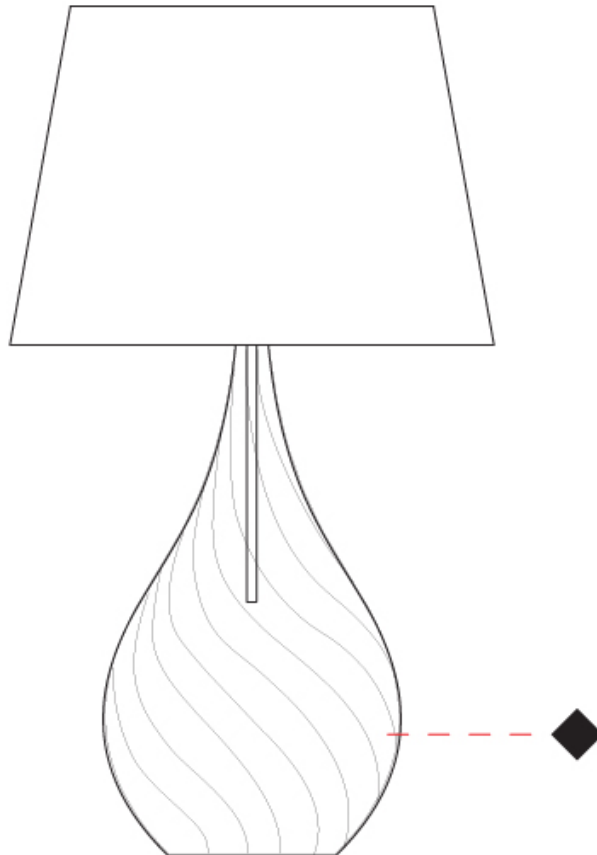

GOCCIA PORTABLE

D144007-

PROJECT

TYPE

SPECIFIER

QUANTITY

DATE

D