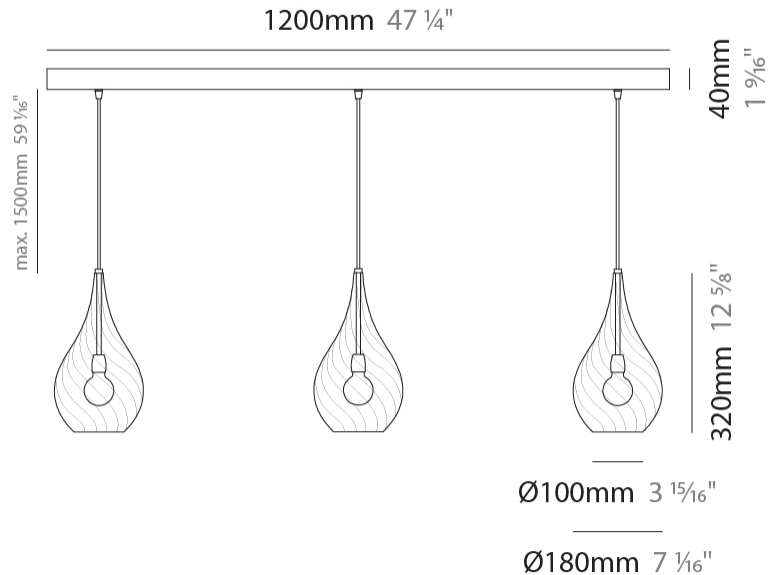

PROJECT	_____
TYPE	_____
SPECIFIER	_____
QUANTITY	_____
DATE	_____

GOCCIA 3 LIGHT LINEAR SUSPENSION

D141073-

base number   Finish
Options

1. To build a product code in our configurator select the specify button on the base model # product page
2. To build a manual product code on this datasheet choose from the options listed below in blue font and add the suffix to the base model #

GENERAL

Series: Goccia
Subseries: Goccia 3 Light Linear
Brand: Cangini & Tucci
Division: Design
Mounting Type: Suspension
Mounting Location: Ceiling

PHYSICAL

Shape: Abstract
Length (mm): 1200
Length (in): 47 ¼"
Height (mm): 320
Height (in): 12 ⅝"
Max. Overall Height (mm): 1820
Max. Overall Height (in): 71 ⅝"
Light Distribution: Omnidirectional
Weight (kg): 3.4
Weight (lbs): 7.48
Fixture Finish: [AMB / GRN / PNK / RUB / SKB / SMK / TOB / TRA](#)
Holder Finish: PSS
Fixture Material: Glass / Metal
Cable Details: 1500mm Cable

ELECTRICAL

Number of Lamps: 3
Lamp Type: LED Retrofit
Bulb Included: Bulb Not Included
Total Output Wattage (W): 12
Max. Wattage Per Lamp (W): 4
Lamp Base: E12
Input Voltage (V): 120

LED

OPTICAL

RATINGS AND CERTIFICATIONS

Certified By: Certified for North American Standards
IP rating: IP20