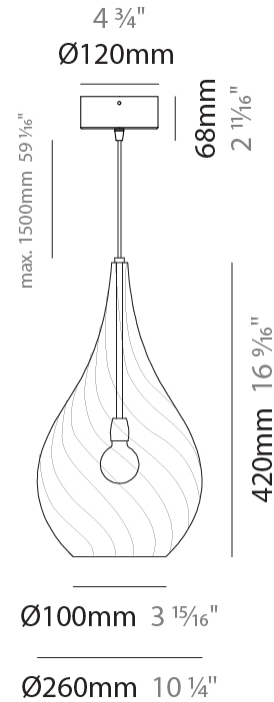

PROJECT	_____
TYPE	_____
SPECIFIER	_____
QUANTITY	_____
DATE	_____

GOCCIA MONOPOINT SUSPENSION

D141066-

base number   Finish
Options

1. To build a product code in our configurator select the specify button on the base model # product page
2. To build a manual product code on this datasheet choose from the options listed below in blue font and add the suffix to the base model #

GENERAL

Series: Goccia
Subseries: Goccia Monopoint
Brand: Cangini & Tucci
Division: Design
Mounting Type: Suspension
Mounting Location: Ceiling

PHYSICAL

Shape: Abstract
Diameter (mm): 260
Diameter (in): 10 ¼
Height (mm): 420
Height (in): 16 ⅙
Max. Overall Height (mm): 1920
Max. Overall Height (in): 75 ⅙
Light Distribution: Omnidirectional
Weight (kg): 1.085
Weight (lbs): 2.39
Fixture Finish: [AMB](#) / [GRN](#) / [PNK](#) / [RUB](#) / [SKB](#) / [SMK](#) / [TOB](#) / [TRA](#)
Holder Finish: CHR
Fixture Material: Glass / Metal
Cable Details: 1500mm Cable

ELECTRICAL

Number of Lamps: 1
Lamp Type: LED Retrofit
Bulb Included: Bulb Not Included
Max. Wattage Per Lamp (W): 8
Lamp Base: E26
Input Voltage (V): 120
Upon Request: 277Vac / GU24

LED

OPTICAL

RATINGS AND CERTIFICATIONS

Certified By: Certified for North American Standards
IP rating: IP20