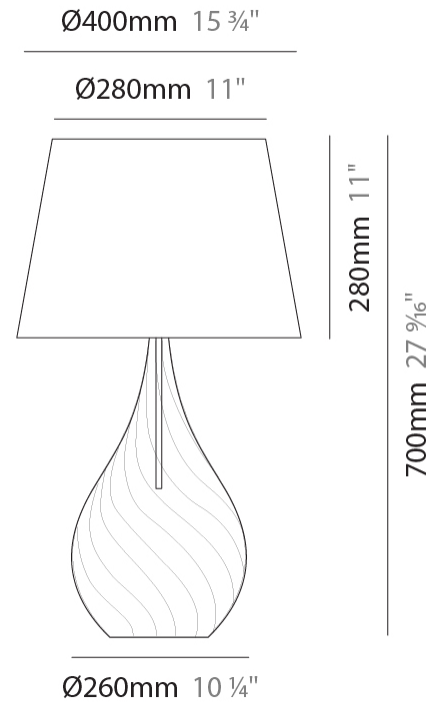

PROJECT
TYPE
SPECIFIER
QUANTITY
DATE

GOCCIA PORTABLE

D144007-

base number   Finish
Options

1. To build a product code in our configurator select the specify button on the base model # product page
2. To build a manual product code on this datasheet choose from the options listed below in blue font and add the suffix to the base model #

GENERAL

Series: Goccia
Brand: Cangini & Tucci
Division: Design
Mounting Type: Portable
Mounting Location: Table

PHYSICAL

Shape: Abstract
Diameter (mm): 400
Diameter (in): 15 ¾
Height (mm): 700
Height (in): 27 ⅙
Light Distribution: Omnidirectional
Weight (kg): 1.48
Weight (lbs): 3.26
Fixture Finish: [AMB](#) / [GRN](#) / [PNK](#) / [RUB](#) / [SKB](#) / [SMK](#) / [TOB](#) / [TRA](#)
Holder Finish: CHR
Fixture Material: Glass / Metal
Cable Details: 1500mm Cable

ELECTRICAL

Number of Lamps: 1
Lamp Type: LED Retrofit
Bulb Included: Bulb Not Included
Max. Wattage Per Lamp (W): 8
Lamp Base: E26
Input Voltage (V): 120
Upon Request: 277Vac / GU24

LED

OPTICAL

RATINGS AND CERTIFICATIONS

Certified By: Certified for North American Standards
IP rating: IP20