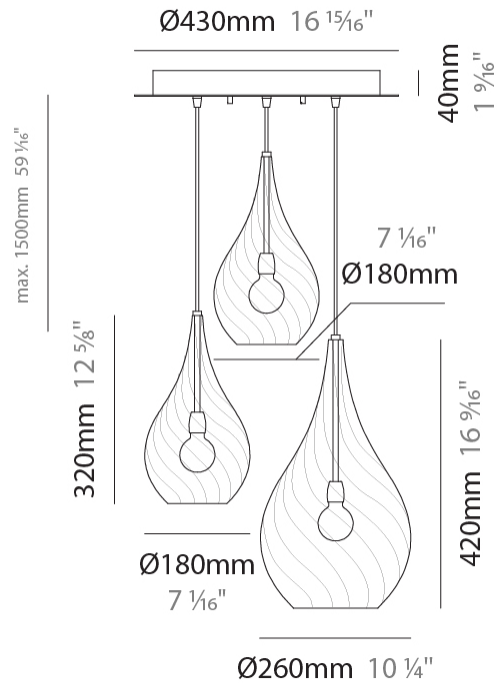

PROJECT	
TYPE	
SPECIFIER	
QUANTITY	
DATE	

GOCCIA 3 LIGHT CLUSTER SUSPENSION

D141074-

base number   Finish
Options

1. To build a product code in our configurator select the specify button on the base model # product page
2. To build a manual product code on this datasheet choose from the options listed below in blue font and add the suffix to the base model #

GENERAL

Series: Goccia
Subseries: Goccia 3 Light Cluster
Partner: Cangini & Tucci
Division: Design
Installation: Suspension
Product Type: Pendant
Mounting Location: Ceiling

PHYSICAL

Shape: Abstract
Length (mm): 430
Length (in): 16 ¹⁵/₁₆
Max. Overall Height (mm): 1500
Max. Overall Height (in): 59 ¹/₁₆
Weight (kg): 4.6
Weight (lbs): 10.12
Fixture Finish: [AMB](#) / [GRN](#) / [PNK](#) / [RUB](#) / [SKB](#) / [SMK](#) / [TOB](#) / [TRA](#)
Holder Finish: PSS
Fixture Material: Glass / Metal
Primary Material: Glass - Borosilicate
Cable Details: 1500mm Cable

ELECTRICAL

Number of Lamps: 3
Lamp Type: LED Retrofit
Bulb Included: Bulb Not Included
Total Output Wattage (W): 16
Max. Wattage Per Lamp (W): 8 + 8
Lamp Base: E26 + E12
Input Voltage (V): 120

LED

OPTICAL

RATINGS AND CERTIFICATIONS

Certified By: Certified for North American Standards
IP rating: IP20