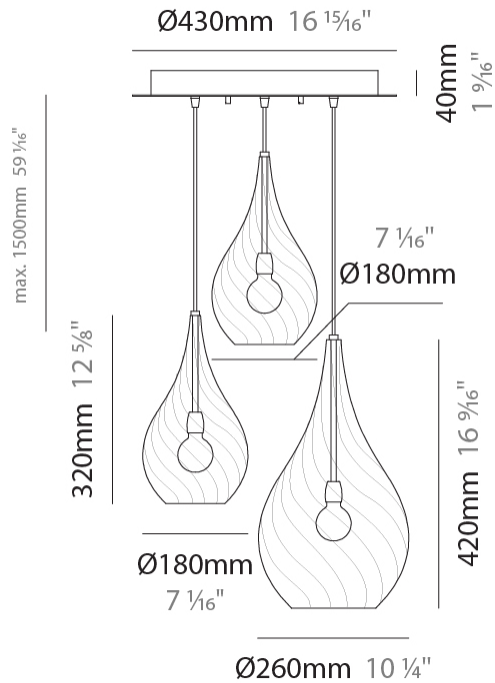

PROJECT	
TYPE	
SPECIFIER	
QUANTITY	
DATE	

GOCCIA 3 LIGHT CLUSTER SUSPENSION

D141074-

base number   Finish
Options

1. To build a product code in our configurator select the specify button on the base model # product page
2. To build a manual product code on this datasheet choose from the options listed below in blue font and add the suffix to the base model #

GENERAL

Series: Goccia
Subseries: Goccia 3 Light Cluster
Partner: Cangini & Tucci
Division: Design
Installation: Suspension
Product Type: Pendant
Mounting Location: Ceiling

PHYSICAL

Shape: Abstract
Length (mm): 430
Length (in): 16 ¹⁵/₁₆
Max. Overall Height (mm): 1500
Max. Overall Height (in): 59 ¹/₁₆
Weight (kg): 4.6
Weight (lbs): 10.12
Fixture Finish: [AMB](#) / [GRN](#) / [PNK](#) / [RUB](#) / [SKB](#) / [SMK](#) / [TOB](#) / [TRA](#)
Holder Finish: PSS
Fixture Material: Glass / Metal
Primary Material: Glass - Borosilicate
Cable Details: 1500mm Cable

ELECTRICAL

Number of Lamps: 3
Lamp Type: LED Retrofit
Bulb Included: Bulb Not Included
Total Output Wattage (W): 16
Max. Wattage Per Lamp (W): 8 + 8
Lamp Base: E26 + E12
Input Voltage (V): 120

LED

OPTICAL

RATINGS AND CERTIFICATIONS

Certified By: Certified for North American Standards
IP rating: IP20