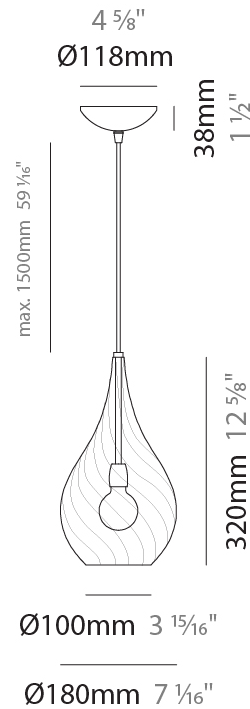

GOCCIA MONOPOINT SUSPENSION

D141065-

base number   Finish
Options

1. To build a product code in our configurator select the specify button on the base model # product page
2. To build a manual product code on this datasheet choose from the options listed below in blue font and add the suffix to the base model #

GENERAL

Series: Goccia
Subseries: Goccia Monopoint
Partner: Cangini & Tucci
Division: Design
Installation: Suspension
Product Type: Pendant
Mounting Location: Ceiling

PHYSICAL

Shape: Abstract
Diameter (mm): 180
Diameter (in): 7 1/8
Height (mm): 320
Height (in): 12 5/8
Max. Overall Height (mm): 1820
Max. Overall Height (in): 71 5/8
Weight (kg): 0.82
Weight (lbs): 1.81
[Fixture Finish: AMB / GRN / PNK / RUB / SKB / SMK / TOB / TRA](#)
Holder Finish: CHR
Fixture Material: Glass / Metal
Primary Material: Glass - Borosilicate
Cable Details: 1500mm Cable

ELECTRICAL

Number of Lamps: 1
Lamp Type: LED Retrofit
Bulb Included: Bulb Not Included
Max. Wattage Per Lamp (W): 4
Lamp Base: E12
Input Voltage (V): 120

LED

OPTICAL

RATINGS AND CERTIFICATIONS

Certified By: Certified for North American Standards
IP rating: IP20

PROJECT	_____
TYPE	_____
SPECIFIER	_____
QUANTITY	_____
DATE	_____