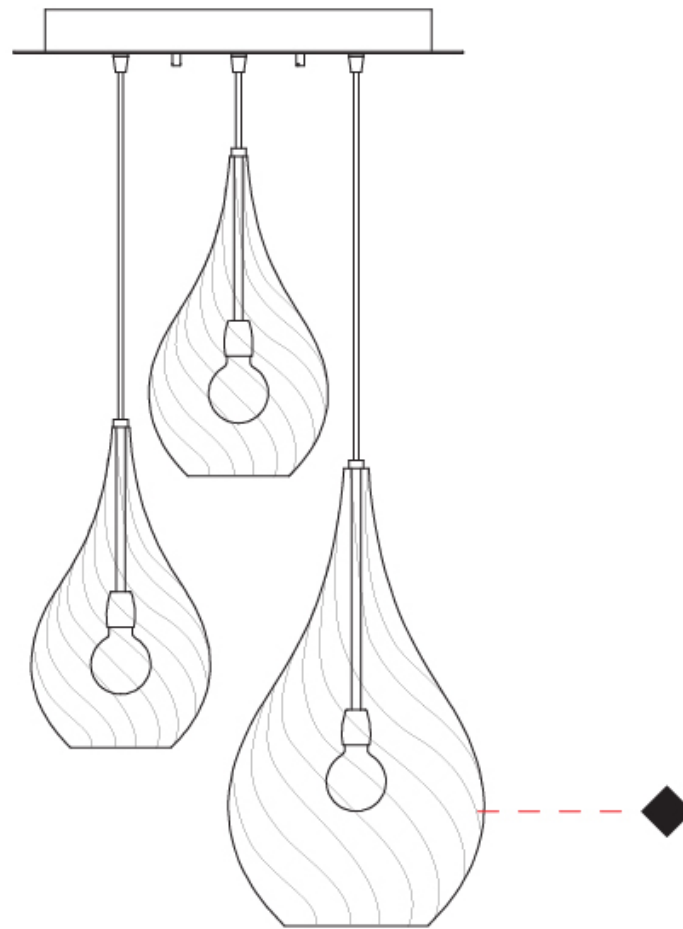

GOCCIA 3 LIGHT CLUSTER SUSPENSION

D141074-

PROJECT _____

TYPE _____

SPECIFIER _____

QUANTITY _____

DATE _____

D