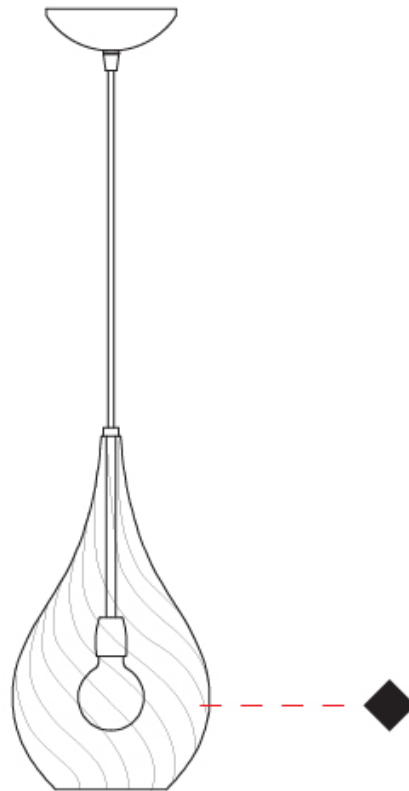

GOCCIA MONOPOINT SUSPENSION

D141065-

PROJECT _____

TYPE _____

SPECIFIER _____

QUANTITY _____

DATE _____

D