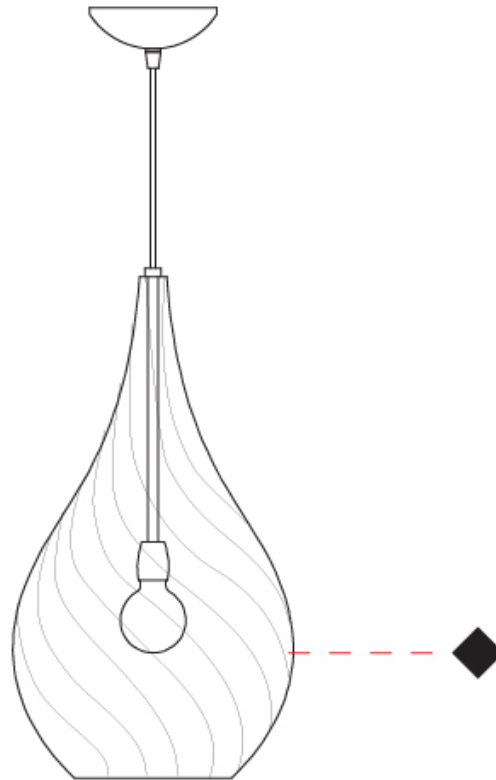

GOCCIA MONOPOINT SUSPENSION

D141066-

PROJECT

TYPE

SPECIFIER

QUANTITY

DATE

D