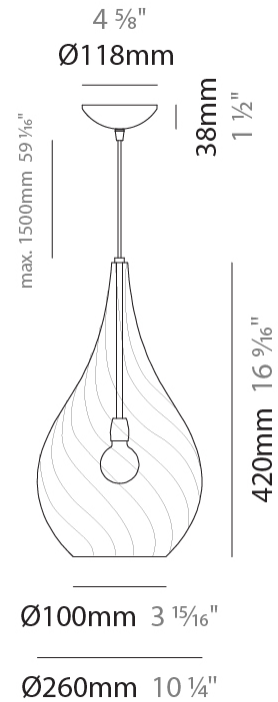

GOCCIA MONOPOINT SUSPENSION

D141066-

base number Finish
Options

1. To build a product code in our configurator select the specify button on the base model # product page
2. To build a manual product code on this datasheet choose from the options listed below in blue font and add the suffix to the base model #

GENERAL

Series: Goccia
Subseries: Goccia Monopoint
Partner: Cangiini & Tucci
Division: Design
Installation: Suspension
Product Type: Pendant
Mounting Location: Ceiling

PHYSICAL

Shape: Abstract
Diameter (mm): 260
Diameter (in): 10 3/4
Height (mm): 420
Height (in): 16 9/16
Max. Overall Height (mm): 1920
Max. Overall Height (in): 75 9/16
Weight (kg): 1.085
Weight (lbs): 2.39
[Fixture Finish: AMB / GRN / PNK / RUB / SKB / SMK / TOB / TRA](#)
Holder Finish: CHR
Fixture Material: Glass / Metal
Primary Material: Glass - Borosilicate
Cable Details: 1500mm Cable

ELECTRICAL

Number of Lamps: 1
Lamp Type: LED Retrofit
Bulb Included: Bulb Not Included
Max. Wattage Per Lamp (W): 8
Lamp Base: E26
Input Voltage (V): 120
Upon Request: 277Vac / GU24

LED

OPTICAL

RATINGS AND CERTIFICATIONS

Certified By: Certified for North American Standards
IP rating: IP20

PROJECT
TYPE
SPECIFIER
QUANTITY
DATE