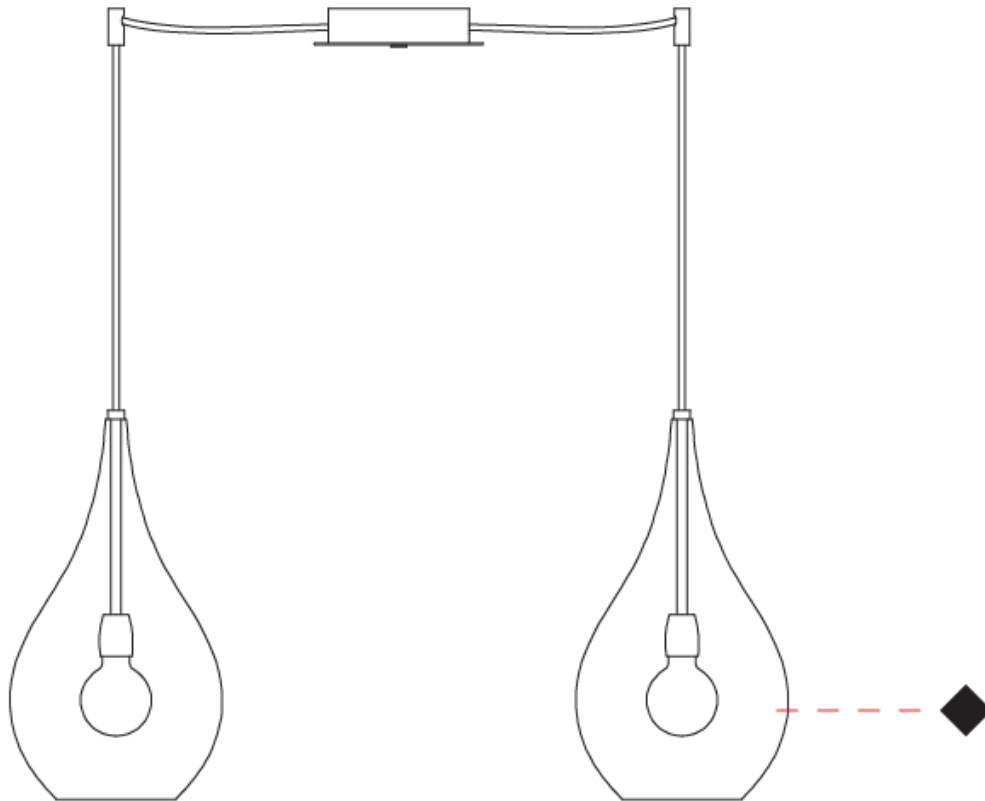

GOCCIA 2 LIGHT SWAG SUSPENSION

D141072-

PROJECT	_____
TYPE	_____
SPECIFIER	_____
QUANTITY	_____
DATE	_____

D