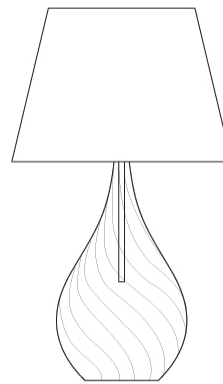

Ø300mm 11 ¹³/₁₆"

Ø200mm 7 ⁷/₈"