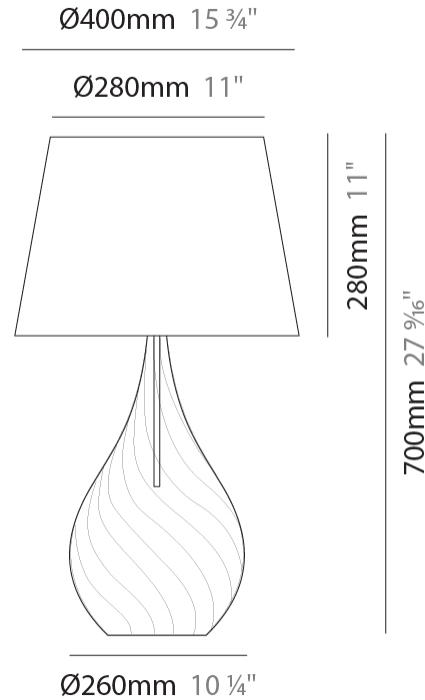

GOCCIA PORTABLE

D144007-

base number Finish
Options

1. To build a product code in our configurator select the specify button on the base model # product page
2. To build a manual product code on this datasheet choose from the options listed below in blue font and add the suffix to the base model #

GENERAL

Series: Goccia
Partner: Cangini & Tucci
Division: Design
Installation: Portable
Product Type: Table
Mounting Location: Table

PHYSICAL

Shape: Abstract
Diameter (mm): 400
Diameter (in): 15 ¾"
Height (mm): 700
Height (in): 27 ⅞"
Weight (kg): 1.48
Weight (lbs): 3.26
Fixture Finish: [AMB / GRN / PNK / RUB / SKB / SMK / TOB / TRA](#)
Holder Finish: CHR
Fixture Material: Glass / Metal
Primary Material: Glass - Borosilicate
Cable Details: 1500mm Cable

ELECTRICAL

Number of Lamps: 1
Lamp Type: LED Retrofit
Bulb Included: Bulb Not Included
Max. Wattage Per Lamp (W): 8
Lamp Base: E26
Input Voltage (V): 120
Upon Request: 277Vac / GU24

LED

OPTICAL

RATINGS AND CERTIFICATIONS

Certified By: Certified for North American Standards
IP rating: IP20

PROJECT
TYPE
SPECIFIER
QUANTITY
DATE