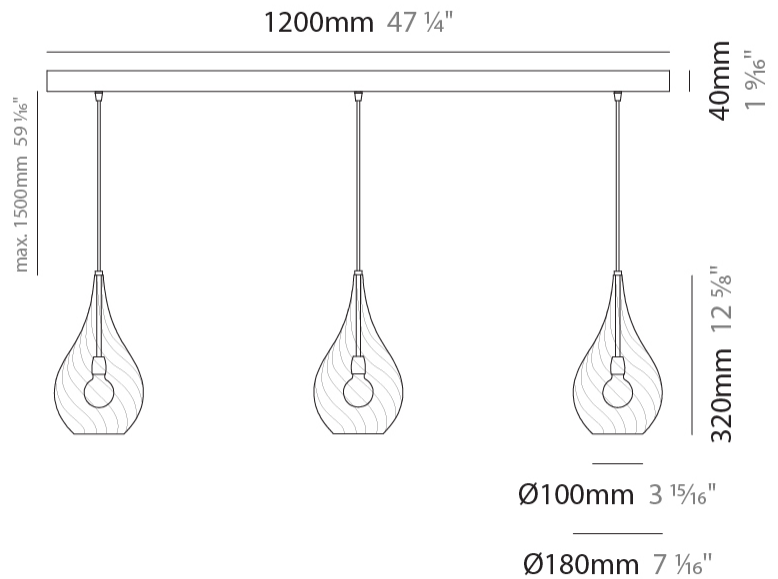

PROJECT	
TYPE	
SPECIFIER	
QUANTITY	
DATE	

GOCCIA 3 LIGHT LINEAR SUSPENSION

D141073-

base number Finish
Options

1. To build a product code in our configurator select the specify button on the base model # product page
2. To build a manual product code on this datasheet choose from the options listed below in blue font and add the suffix to the base model #

GENERAL

Series: Goccia
Subseries: Goccia 3 Light Linear
Partner: Cangini & Tucci
Division: Design
Installation: Suspension
Product Type: Pendant
Mounting Location: Ceiling

PHYSICAL

Shape: Abstract
Length (mm): 1200
Length (in): 47 1/4
Height (mm): 320
Height (in): 12 5/8
Max. Overall Height (mm): 1820
Max. Overall Height (in): 71 5/8
Weight (kg): 3.4
Weight (lbs): 7.48
Fixture Finish: [AMB / GRN / PNK / RUB / SKB / SMK / TOB / TRA](#)
Holder Finish: PSS
Fixture Material: Glass / Metal
Primary Material: Glass - Borosilicate
Cable Details: 1500mm Cable

ELECTRICAL

Number of Lamps: 3
Lamp Type: LED Retrofit
Bulb Included: Bulb Not Included
Total Output Wattage (W): 12
Max. Wattage Per Lamp (W): 4
Lamp Base: E12
Input Voltage (V): 120

LED

OPTICAL

RATINGS AND CERTIFICATIONS

Certified By: Certified for North American Standards
IP rating: IP20