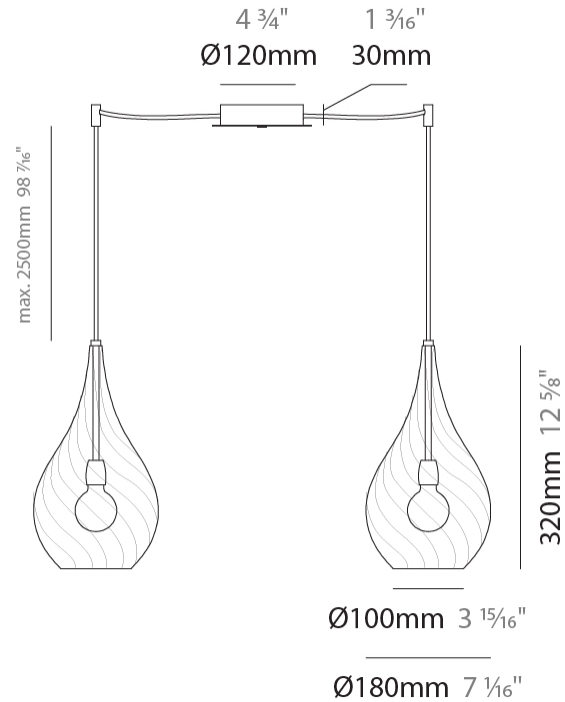

PROJECT	_____
TYPE	_____
SPECIFIER	_____
QUANTITY	_____
DATE	_____

GOCCIA 2 LIGHT SWAG SUSPENSION

D141072-

base number   Finish
Options

1. To build a product code in our configurator select the specify button on the base model # product page
2. To build a manual product code on this datasheet choose from the options listed below in blue font and add the suffix to the base model #

GENERAL

Series: Goccia
Subseries: Goccia 2 Light Swag
Partner: Cangiini & Tucci
Division: Design
Installation: Suspension
Product Type: Pendant
Mounting Location: Ceiling

PHYSICAL

Shape: Abstract
Diameter (mm): 180
Diameter (in): 7 1/8
Height (mm): 320
Height (in): 12 5/8
Max. Overall Height (mm): 1820
Max. Overall Height (in): 71 5/8
Weight (kg): 1.54
Weight (lbs): 3.39
Fixture Finish: [AMB](#) / [GRN](#) / [PNK](#) / [RUB](#) / [SKB](#) / [SMK](#) / [TOB](#) / [TRA](#)
Holder Finish: CHR
Fixture Material: Glass / Metal
Primary Material: Glass - Borosilicate
Cable Details: 1500mm Cable

ELECTRICAL

Number of Lamps: 2
Lamp Type: LED Retrofit
Bulb Included: Bulb Not Included
Total Output Wattage (W): 8
Max. Wattage Per Lamp (W): 4
Lamp Base: E12
Input Voltage (V): 120

LED

OPTICAL

RATINGS AND CERTIFICATIONS

Certified By: Certified for North American Standards
IP rating: IP20