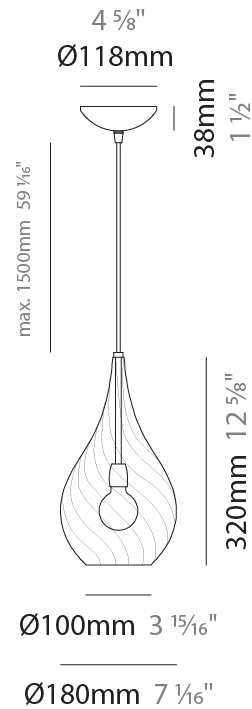

GOCCIA MONOPOINT SUSPENSION

D141065-

base number   Finish
Options

1. To build a product code in our configurator select the specify button on the base model # product page
2. To build a manual product code on this datasheet choose from the options listed below in blue font and add the suffix to the base model #

GENERAL

Series: Goccia
Subseries: Goccia Monopoint
Partner: Cangiini & Tucci
Division: Design
Installation: Suspension
Product Type: Pendant
Mounting Location: Ceiling

PHYSICAL

Shape: Abstract
Diameter (mm): 180
Diameter (in): 7 1/8
Height (mm): 320
Height (in): 12 5/8
Max. Overall Height (mm): 1820
Max. Overall Height (in): 71 5/8
Weight (kg): 0.82
Weight (lbs): 1.81
Fixture Finish: [AMB / GRN / PNK / RUB / SKB / SMK / TOB / TRA](#)
Holder Finish: CHR
Fixture Material: Glass / Metal
Primary Material: Glass - Borosilicate
Cable Details: 1500mm Cable

ELECTRICAL

Number of Lamps: 1
Lamp Type: LED Retrofit
Bulb Included: Bulb Not Included
Max. Wattage Per Lamp (W): 4
Lamp Base: E12
Input Voltage (V): 120

LED

OPTICAL

RATINGS AND CERTIFICATIONS

Certified By: Certified for North American Standards
IP rating: IP20

PROJECT	_____
TYPE	_____
SPECIFIER	_____
QUANTITY	_____
DATE	_____