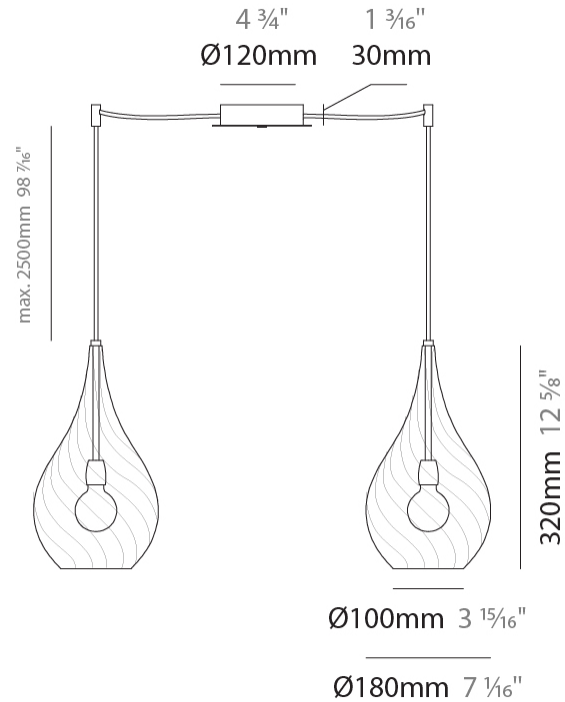

PROJECT	
TYPE	
SPECIFIER	
QUANTITY	
DATE	

GOCCIA 2 LIGHT SWAG SUSPENSION

D141072-

base number   Finish
Options

1. To build a product code in our configurator select the specify button on the base model # product page
2. To build a manual product code on this datasheet choose from the options listed below in blue font and add the suffix to the base model #

GENERAL

Series: Goccia
Subseries: Goccia 2 Light Swag
Partner: Cangiini & Tucci
Division: Design
Installation: Suspension
Product Type: Pendant
Mounting Location: Ceiling

PHYSICAL

Shape: Abstract
Diameter (mm): 180
Diameter (in): 7 1/8
Height (mm): 320
Height (in): 12 5/8
Max. Overall Height (mm): 1820
Max. Overall Height (in): 71 5/8
Weight (kg): 1.54
Weight (lbs): 3.39
Fixture Finish: [AMB / GRN / PNK / RUB / SKB / SMK / TOB / TRA](#)
Holder Finish: CHR
Fixture Material: Glass / Metal
Primary Material: Glass - Borosilicate
Cable Details: 1500mm Cable

ELECTRICAL

Number of Lamps: 2
Lamp Type: LED Retrofit
Bulb Included: Bulb Not Included
Total Output Wattage (W): 8
Max. Wattage Per Lamp (W): 4
Lamp Base: E12
Input Voltage (V): 120

LED

OPTICAL

RATINGS AND CERTIFICATIONS

Certified By: Certified for North American Standards
IP rating: IP20