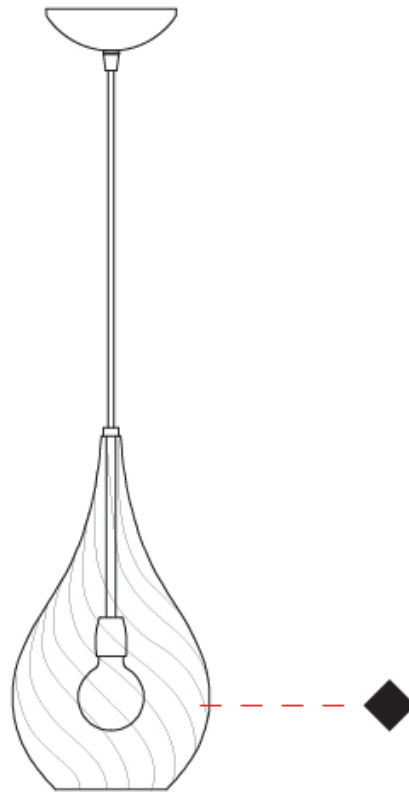

GOCCIA MONOPOINT SUSPENSION

D141065-

PROJECT _____

TYPE _____

SPECIFIER _____

QUANTITY _____

DATE _____

D