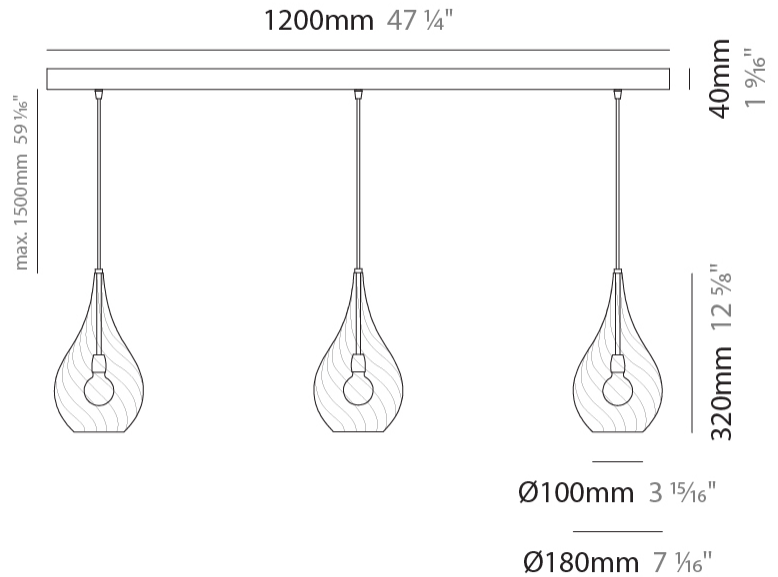

PROJECT	_____
TYPE	_____
SPECIFIER	_____
QUANTITY	_____
DATE	_____

GOCCIA 3 LIGHT LINEAR SUSPENSION

D141073-

base number Finish
Options

1. To build a product code in our configurator select the specify button on the base model # product page
2. To build a manual product code on this datasheet choose from the options listed below in blue font and add the suffix to the base model #

GENERAL

Series: Goccia
Subseries: Goccia 3 Light Linear
Partner: Cangini & Tucci
Division: Design
Installation: Suspension
Product Type: Pendant
Mounting Location: Ceiling

PHYSICAL

Shape: Abstract
Length (mm): 1200
Length (in): 47 1/4
Height (mm): 320
Height (in): 12 5/8
Max. Overall Height (mm): 1820
Max. Overall Height (in): 71 5/8
Weight (kg): 3.4
Weight (lbs): 7.48
Fixture Finish: [AMB / GRN / PNK / RUB / SKB / SMK / TOB / TRA](#)
Holder Finish: PSS
Fixture Material: Glass / Metal
Primary Material: Glass - Borosilicate
Cable Details: 1500mm Cable

ELECTRICAL

Number of Lamps: 3
Lamp Type: LED Retrofit
Bulb Included: Bulb Not Included
Total Output Wattage (W): 12
Max. Wattage Per Lamp (W): 4
Lamp Base: E12
Input Voltage (V): 120

LED

OPTICAL

RATINGS AND CERTIFICATIONS

Certified By: Certified for North American Standards
IP rating: IP20