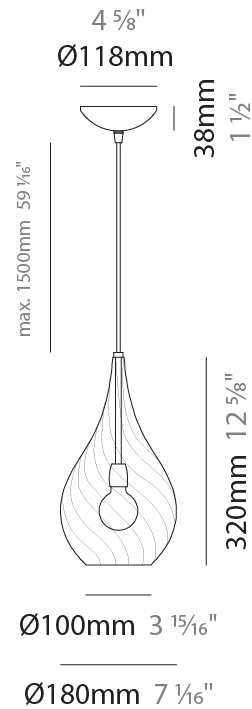

GOCCIA MONOPOINT SUSPENSION

D141065-

base number   Finish
Options

1. To build a product code in our configurator select the specify button on the base model # product page
2. To build a manual product code on this datasheet choose from the options listed below in blue font and add the suffix to the base model #

GENERAL

Series: Goccia
Subseries: Goccia Monopoint
Partner: Cangini & Tucci
Division: Design
Installation: Suspension
Product Type: Pendant
Mounting Location: Ceiling

PHYSICAL

Shape: Abstract
Diameter (mm): 180
Diameter (in): 7 1/8
Height (mm): 320
Height (in): 12 5/8
Max. Overall Height (mm): 1820
Max. Overall Height (in): 71 5/8
Weight (kg): 0.82
Weight (lbs): 1.81
Fixture Finish: AMB / GRN / PNK / RUB / SKB / SMK / TOB / TRA
Holder Finish: CHR
Fixture Material: Glass / Metal
Primary Material: Glass - Borosilicate
Cable Details: 1500mm Cable

ELECTRICAL

Number of Lamps: 1
Lamp Type: LED Retrofit
Bulb Included: Bulb Not Included
Max. Wattage Per Lamp (W): 4
Lamp Base: E12
Input Voltage (V): 120

LED

OPTICAL

RATINGS AND CERTIFICATIONS

Certified By: Certified for North American Standards
IP rating: IP20

PROJECT	_____
TYPE	_____
SPECIFIER	_____
QUANTITY	_____
DATE	_____