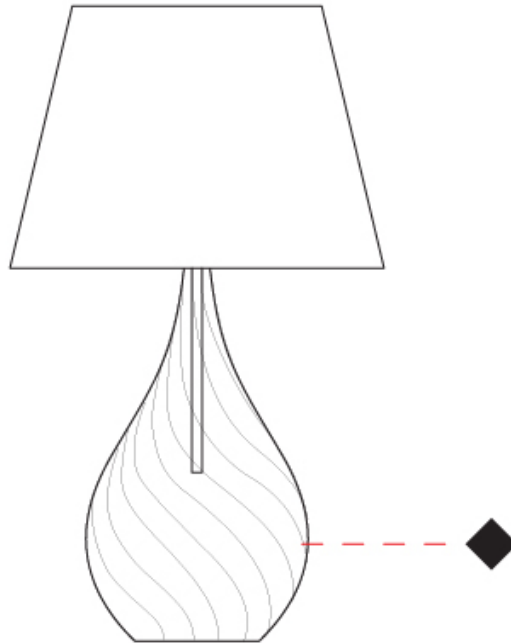

GOCCIA PORTABLE

D144006-

PROJECT	_____
TYPE	_____
SPECIFIER	_____
QUANTITY	_____
DATE	_____

D