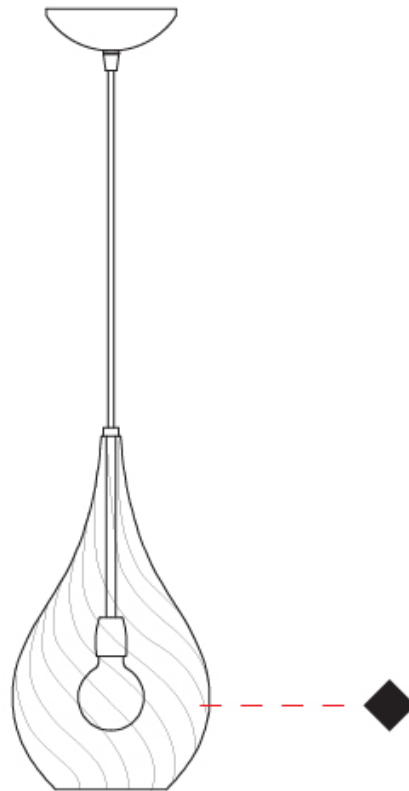

GENERAL

Series: Goccia
Subseries: Goccia Monopoint
Partner: Cangini & Tucci
Division: Design
Installation: Suspension
Product Type: Pendant
Mounting Location: Ceiling

PHYSICAL

Shape: Abstract
Diameter (mm): 180
Diameter (in): 7 1/8
Height (mm): 320
Height (in): 12 5/8
Max. Overall Height (mm): 1820
Max. Overall Height (in): 71 5/8
Weight (kg): 0.82
Weight (lbs): 1.81
Fixture Finish: AMB / GRN / PNK / RUB / SKB / SMK / TOB / TRA
Holder Finish: CHR
Fixture Material: Glass / Metal
Primary Material: Glass - Borosilicate
Cable Details: 1500mm Cable

D

GOCCIA MONOPOINT SUSPENSION

D141066-

base number Finish
Options

- To build a product code in our configurator select the specify button on the base model # product page
- To build a manual product code on this datasheet choose from the options listed below in blue font and add the suffix to the base model #

GENERAL

Series: Goccia
Subseries: Goccia Monopoint
Partner: Cangiini & Tucci
Division: Design
Installation: Suspension
Product Type: Pendant
Mounting Location: Ceiling

PHYSICAL

Shape: Abstract
Diameter (mm): 260
Diameter (in): 10 3/4
Height (mm): 420
Height (in): 16 9/16
Max. Overall Height (mm): 1920
Max. Overall Height (in): 75 9/16
Weight (kg): 1.085
Weight (lbs): 2.39
[Fixture Finish: AMB / GRN / PNK / RUB / SKB / SMK / TOB / TRA](#)
Holder Finish: CHR
Fixture Material: Glass / Metal
Primary Material: Glass - Borosilicate
Cable Details: 1500mm Cable

PHYSICAL

Shape: Abstract _____
 Diameter (mm): 180 _____
 Diameter (in): 7 1/16 _____
 Height (mm): 320 _____
 Height (in): 12 5/8 _____
 Max. Overall Height (mm): 1820 _____
 Max. Overall Height (in): 71 5/8 _____
 Weight (kg): 1.54 _____
 Weight (lbs): 3.39 _____
 Fixture Finish: [AMB](#) / [GRN](#) / [PNK](#) / [RUB](#) / [SKB](#) / [SMK](#) / [TOB](#) / [TRA](#) _____
 Holder Finish: CHR _____
 Fixture Material: Glass / Metal _____
 Primary Material: Glass - Borosilicate _____
 Cable Details: 1500mm Cable _____