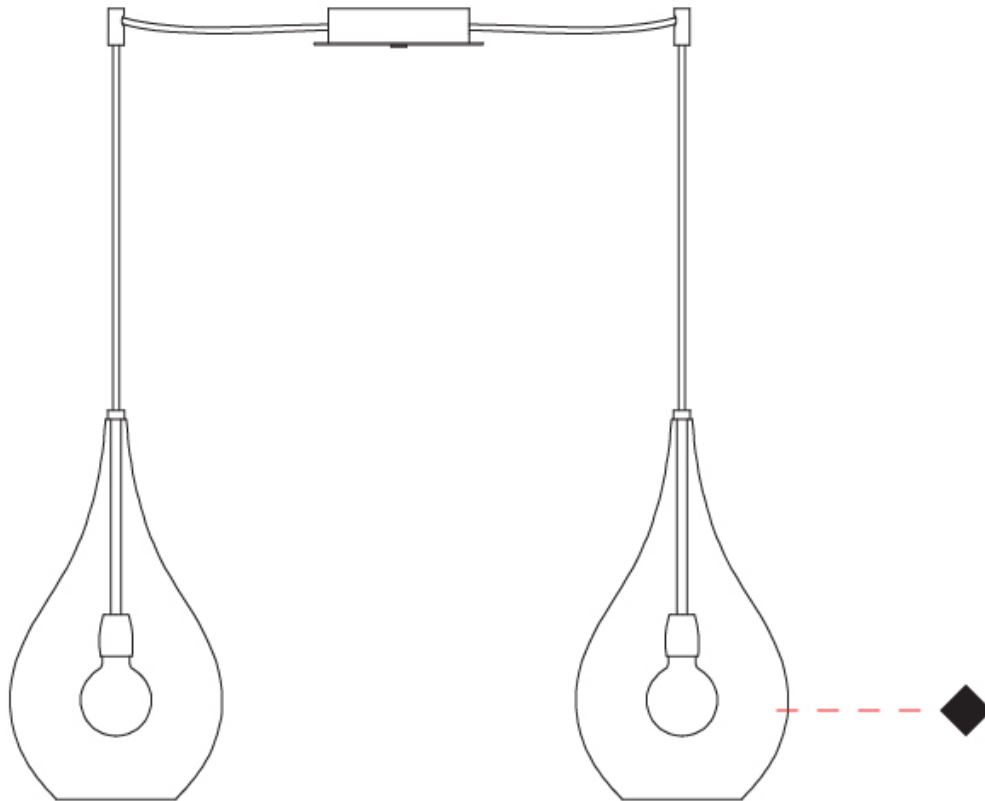

GOCCIA 2 LIGHT SWAG SUSPENSION

D141072-

PROJECT _____

TYPE _____

SPECIFIER _____

QUANTITY _____

DATE _____

D