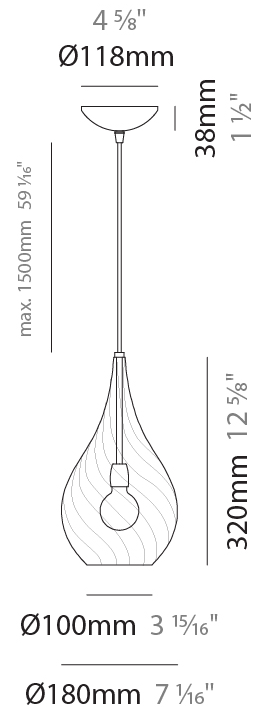

GOCCIA MONOPOINT SUSPENSION

D141065-

base number   Finish
Options

1. To build a product code in our configurator select the specify button on the base model # product page
2. To build a manual product code on this datasheet choose from the options listed below in blue font and add the suffix to the base model #

GENERAL

Series: Goccia
Subseries: Goccia Monopoint
Partner: Cangini & Tucci
Division: Design
Installation: Suspension
Product Type: Pendant
Mounting Location: Ceiling

PHYSICAL

Shape: Abstract
Diameter (mm): 180
Diameter (in): 7 1/8
Height (mm): 320
Height (in): 12 5/8
Max. Overall Height (mm): 1820
Max. Overall Height (in): 71 5/8
Weight (kg): 0.82
Weight (lbs): 1.81
[Fixture Finish: AMB / GRN / PNK / RUB / SKB / SMK / TOB / TRA](#)
Holder Finish: CHR
Fixture Material: Glass / Metal
Primary Material: Glass - Borosilicate
Cable Details: 1500mm Cable

ELECTRICAL

Number of Lamps: 1
Lamp Type: LED Retrofit
Bulb Included: Bulb Not Included
Max. Wattage Per Lamp (W): 4
Lamp Base: E12
Input Voltage (V): 120

LED

OPTICAL

RATINGS AND CERTIFICATIONS

Certified By: Certified for North American Standards
IP rating: IP20

PROJECT	_____
TYPE	_____
SPECIFIER	_____
QUANTITY	_____
DATE	_____