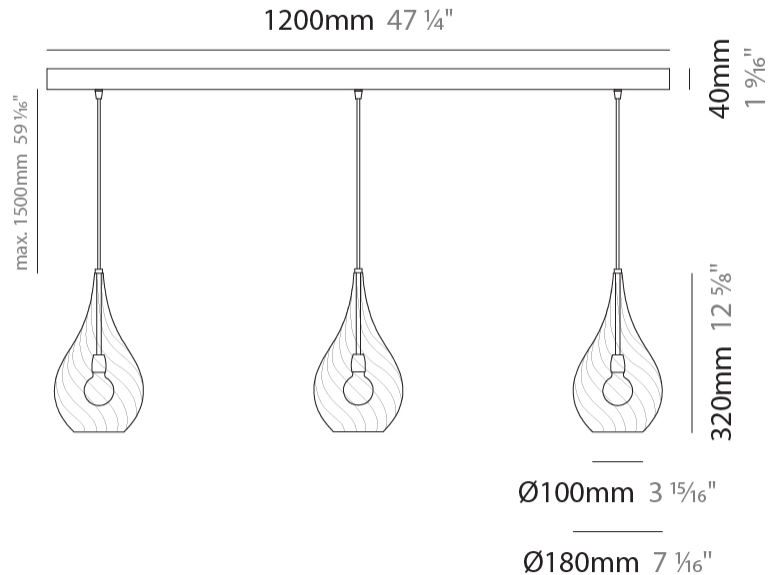

PROJECT
TYPE
SPECIFIER
QUANTITY
DATE

GOCCIA 3 LIGHT LINEAR SUSPENSION

D141073-

base number Finish
Options

1. To build a product code in our configurator select the specify button on the base model # product page
2. To build a manual product code on this datasheet choose from the options listed below in blue font and add the suffix to the base model #

GENERAL

Series: Goccia
Subseries: Goccia 3 Light Linear
Partner: Cangini & Tucci
Division: Design
Installation: Suspension
Product Type: Pendant
Mounting Location: Ceiling

PHYSICAL

Shape: Abstract
Length (mm): 1200
Length (in): 47 1/4
Height (mm): 320
Height (in): 12 5/8
Max. Overall Height (mm): 1820
Max. Overall Height (in): 71 5/8
Weight (kg): 3.4
Weight (lbs): 7.48
Fixture Finish: [AMB / GRN / PNK / RUB / SKB / SMK / TOB / TRA](#)
Holder Finish: PSS
Fixture Material: Glass / Metal
Primary Material: Glass - Borosilicate
Cable Details: 1500mm Cable

ELECTRICAL

Number of Lamps: 3
Lamp Type: LED Retrofit
Bulb Included: Bulb Not Included
Total Output Wattage (W): 12
Max. Wattage Per Lamp (W): 4
Lamp Base: E12
Input Voltage (V): 120

LED

OPTICAL

RATINGS AND CERTIFICATIONS

Certified By: Certified for North American Standards
IP rating: IP20