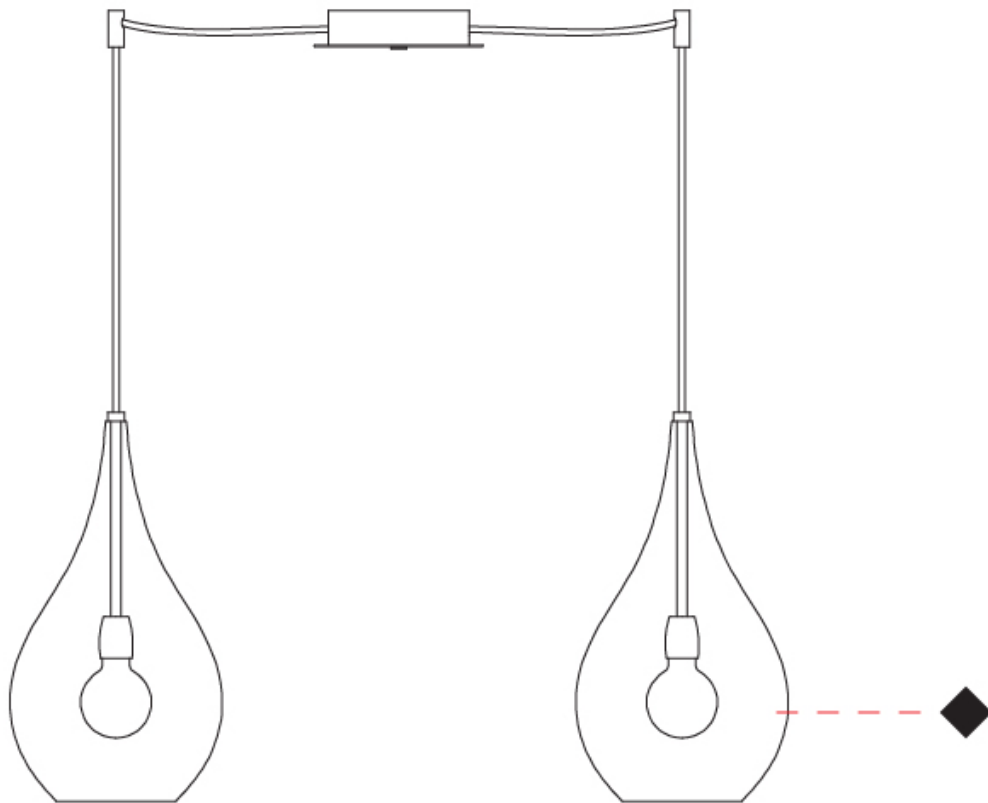

GOCCIA 2 LIGHT SWAG SUSPENSION

D141072-

PROJECT	_____
TYPE	_____
SPECIFIER	_____
QUANTITY	_____
DATE	_____

D