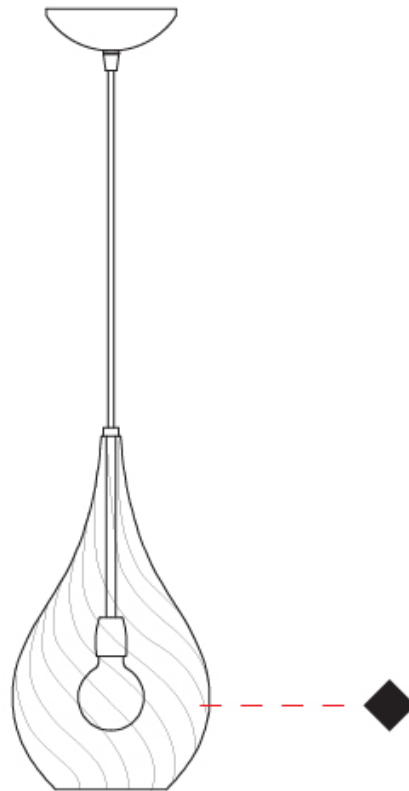

GOCCIA MONOPOINT SUSPENSION

D141065-

PROJECT

TYPE

SPECIFIER

QUANTITY

DATE

D