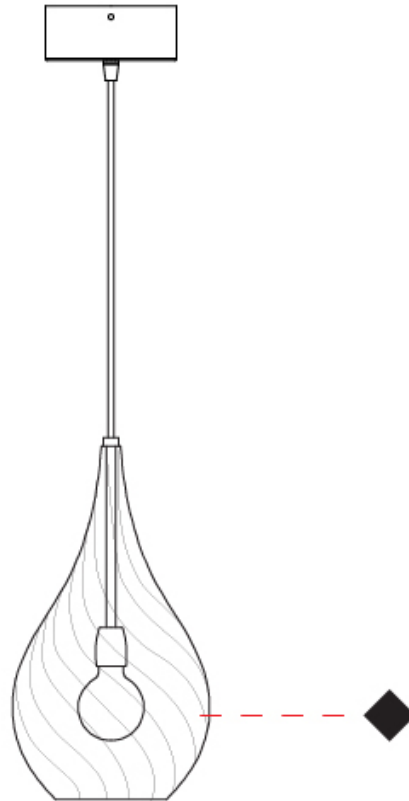

GOCCIA MONOPOINT SUSPENSION

D141065-

PROJECT _____

TYPE _____

SPECIFIER _____

QUANTITY _____

DATE _____

D