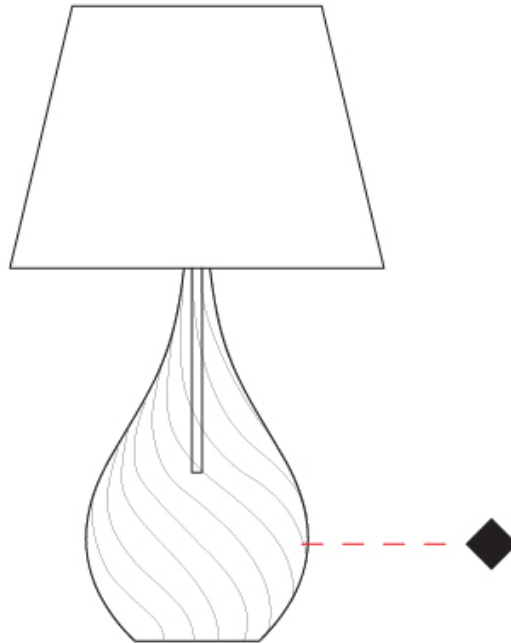

GOCCIA PORTABLE

D144006-

PROJECT

TYPE

SPECIFIER

QUANTITY

DATE

D