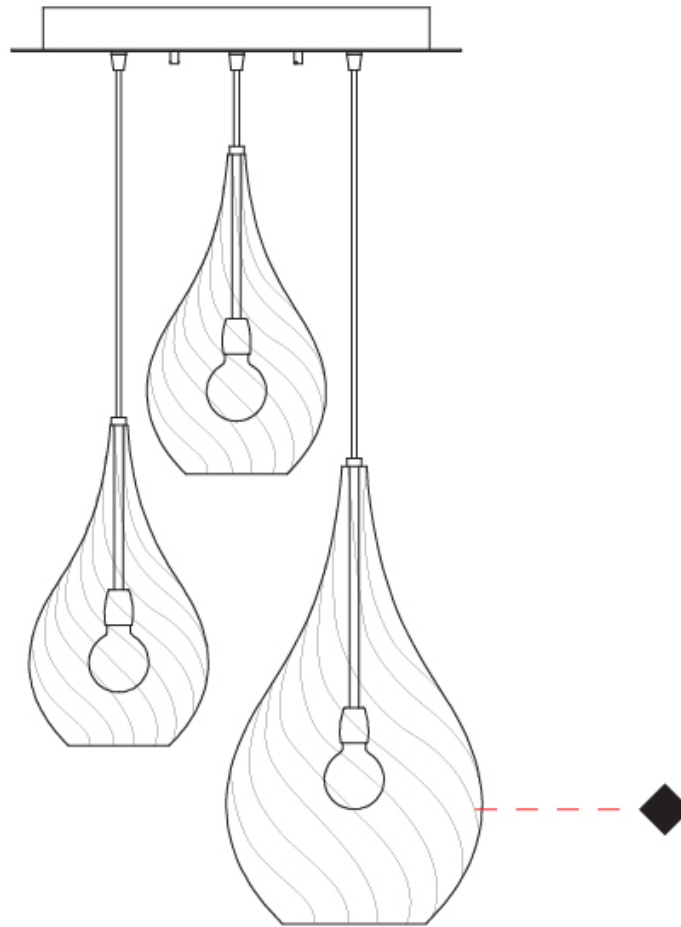

GOCCIA 3 LIGHT CLUSTER SUSPENSION

D141074-

PROJECT

TYPE

SPECIFIER

QUANTITY

DATE

D