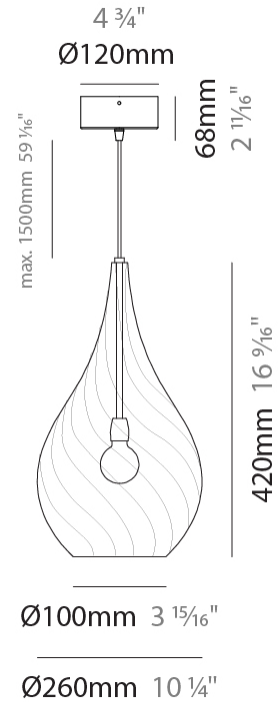

GOCCIA MONOPOINT SUSPENSION

D141066-

base number Finish
Options

1. To build a product code in our configurator select the specify button on the base model # product page
2. To build a manual product code on this datasheet choose from the options listed below in blue font and add the suffix to the base model #

GENERAL

Series: Goccia
Subseries: Goccia Monopoint
Brand: Cangini & Tucci
Division: Design
Mounting Type: Suspension
Mounting Location: Ceiling

PHYSICAL

Shape: Abstract
Diameter (mm): 260
Diameter (in): 10 ¼
Height (mm): 420
Height (in): 16 ⅙
Max. Overall Height (mm): 1920
Max. Overall Height (in): 75 ⅙
Light Distribution: Omnidirectional
Weight (kg): 1.085
Weight (lbs): 2.39
Fixture Finish: [AMB](#) / [GRN](#) / [PNK](#) / [RUB](#) / [SKB](#) / [SMK](#) / [TOB](#) / [TRA](#)
Holder Finish: CHR
Fixture Material: Glass / Metal
Cable Details: 1500mm Cable

ELECTRICAL

Number of Lamps: 1
Lamp Type: LED Retrofit
Bulb Included: Bulb Not Included
Max. Wattage Per Lamp (W): 8
Lamp Base: E26
Input Voltage (V): 120
Upon Request: 277Vac / GU24

LED

OPTICAL

RATINGS AND CERTIFICATIONS

Certified By: Certified for North American Standards
IP rating: IP20

PROJECT
TYPE
SPECIFIER
QUANTITY
DATE