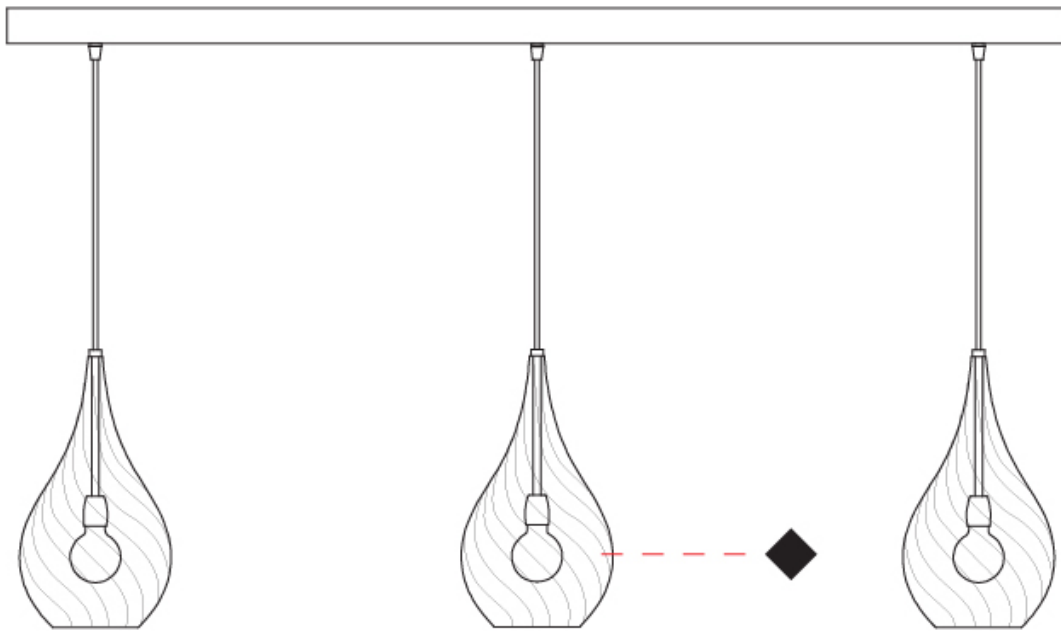

GOCCIA 3 LIGHT LINEAR SUSPENSION

D141073-

PROJECT	_____
TYPE	_____
SPECIFIER	_____
QUANTITY	_____
DATE	_____

D