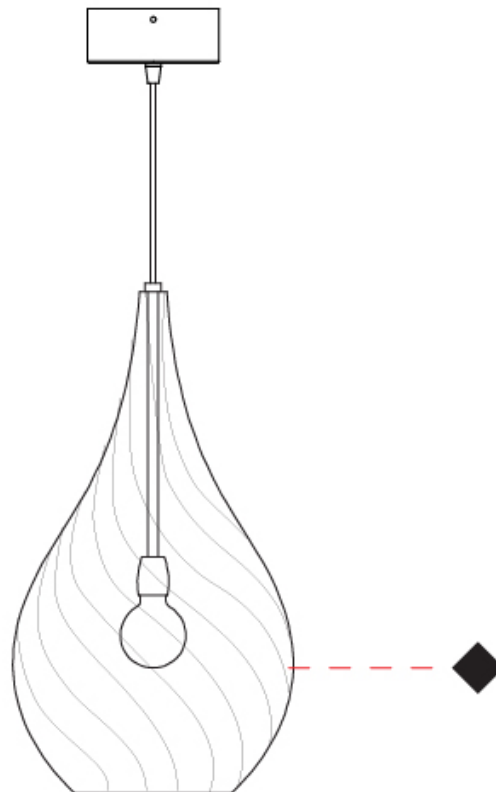

GOCCIA MONOPOINT SUSPENSION

D141066-

PROJECT	_____
TYPE	_____
SPECIFIER	_____
QUANTITY	_____
DATE	_____

D