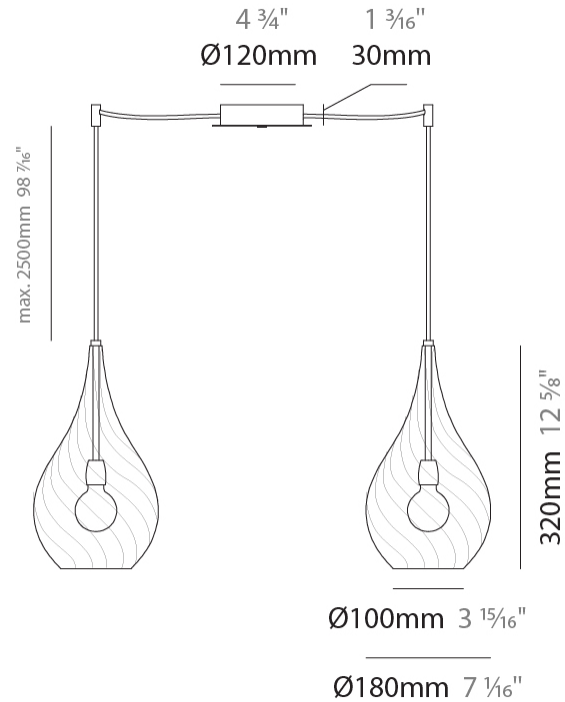

PROJECT	_____
TYPE	_____
SPECIFIER	_____
QUANTITY	_____
DATE	_____

GOCCIA 2 LIGHT SWAG SUSPENSION

D141072-

base number   Finish
Options

1. To build a product code in our configurator select the specify button on the base model # product page
2. To build a manual product code on this datasheet choose from the options listed below in blue font and add the suffix to the base model #

GENERAL

Series: Goccia
Subseries: Goccia 2 Light Swag
Brand: Cangini & Tucci
Division: Design
Mounting Type: Suspension
Mounting Location: Ceiling

PHYSICAL

Shape: Abstract
Diameter (mm): 180
Diameter (in): 7 1/16
Height (mm): 320
Height (in): 12 5/8
Max. Overall Height (mm): 1820
Max. Overall Height (in): 71 5/8
Light Distribution: Omnidirectional
Weight (kg): 1.54
Weight (lbs): 3.39
Fixture Finish: [AMB](#) / [GRN](#) / [PNK](#) / [RUB](#) / [SKB](#) / [SMK](#) / [TOB](#) / [TRA](#)
Holder Finish: CHR
Fixture Material: Glass / Metal
Cable Details: 1500mm Cable

ELECTRICAL

Number of Lamps: 2
Lamp Type: LED Retrofit
Bulb Included: Bulb Not Included
Total Output Wattage (W): 8
Max. Wattage Per Lamp (W): 4
Lamp Base: E12
Input Voltage (V): 120

LED

OPTICAL

RATINGS AND CERTIFICATIONS

Certified By: Certified for North American Standards
IP rating: IP20