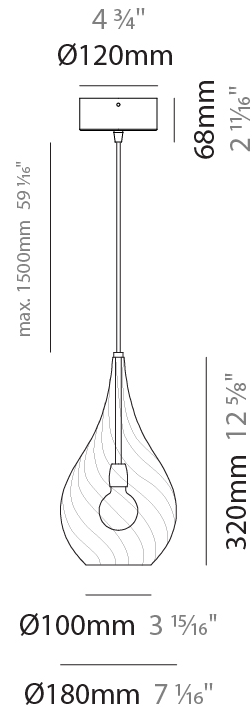

GOCCIA MONOPOINT SUSPENSION

D141065-

base number   Finish
Options

1. To build a product code in our configurator select the specify button on the base model # product page
2. To build a manual product code on this datasheet choose from the options listed below in blue font and add the suffix to the base model #

GENERAL

Series: Goccia
Subseries: Goccia Monopoint
Brand: Cangini & Tucci
Division: Design
Mounting Type: Suspension
Mounting Location: Ceiling

PHYSICAL

Shape: Abstract
Diameter (mm): 180
Diameter (in): 7 1/16
Height (mm): 320
Height (in): 12 5/8
Max. Overall Height (mm): 1820
Max. Overall Height (in): 71 5/8
Light Distribution: Omnidirectional
Weight (kg): 0.82
Weight (lbs): 1.81
[Fixture Finish: AMB / GRN / PNK / RUB / SKB / SMK / TOB / TRA](#)
Holder Finish: CHR
Fixture Material: Glass / Metal
Cable Details: 1500mm Cable

ELECTRICAL

Number of Lamps: 1
Lamp Type: LED Retrofit
Bulb Included: Bulb Not Included
Max. Wattage Per Lamp (W): 4
Lamp Base: E12
Input Voltage (V): 120

LED

OPTICAL

RATINGS AND CERTIFICATIONS

Certified By: Certified for North American Standards
IP rating: IP20

PROJECT	_____
TYPE	_____
SPECIFIER	_____
QUANTITY	_____
DATE	_____