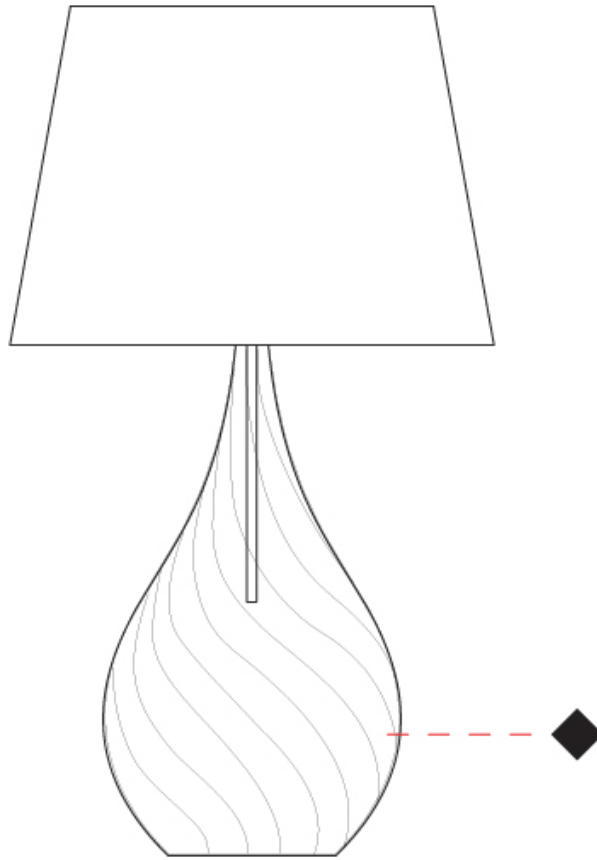

GOCCIA PORTABLE

D144007-

PROJECT

TYPE

SPECIFIER

QUANTITY

DATE

D