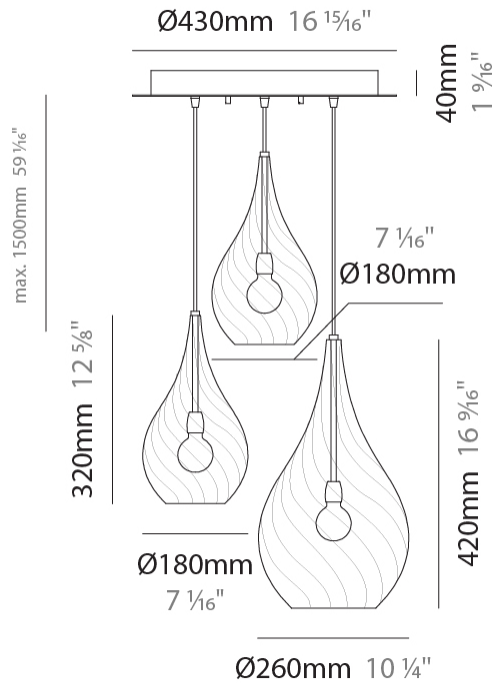

PROJECT	
TYPE	
SPECIFIER	
QUANTITY	
DATE	

GOCCIA 3 LIGHT CLUSTER SUSPENSION

D141074-

base number Finish
Options

1. To build a product code in our configurator select the specify button on the base model # product page
2. To build a manual product code on this datasheet choose from the options listed below in blue font and add the suffix to the base model #

GENERAL

Series: Goccia
Subseries: Goccia 3 Light Cluster
Brand: Cangini & Tucci
Division: Design
Mounting Type: Suspension
Mounting Location: Ceiling

PHYSICAL

Shape: Abstract
Length (mm): 430
Length (in): 16 ¹⁵/₁₆
Max. Overall Height (mm): 1500
Max. Overall Height (in): 59 ⁷/₁₆
Light Distribution: Omnidirectional
Weight (kg): 4.6
Weight (lbs): 10.12
Fixture Finish: [AMB](#) / [GRN](#) / [PNK](#) / [RUB](#) / [SKB](#) / [SMK](#) / [TOB](#) / [TRA](#)
Holder Finish: PSS
Fixture Material: Glass / Metal
Cable Details: 1500mm Cable

ELECTRICAL

Number of Lamps: 3
Lamp Type: LED Retrofit
Bulb Included: Bulb Not Included
Total Output Wattage (W): 16
Max. Wattage Per Lamp (W): 8 + 8
Lamp Base: E26 + E12
Input Voltage (V): 120

LED

OPTICAL

RATINGS AND CERTIFICATIONS

Certified By: Certified for North American Standards
IP rating: IP20