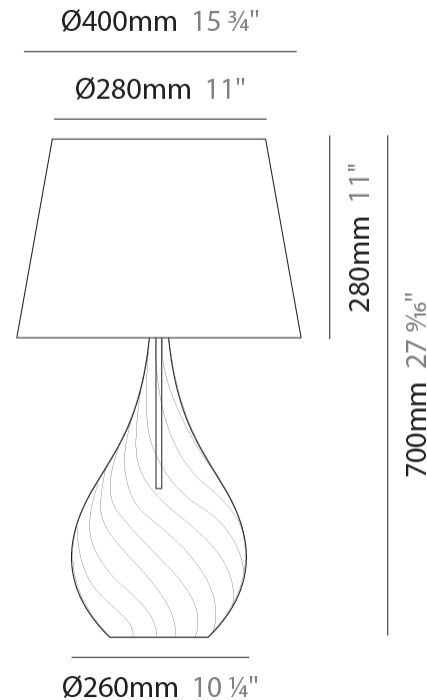

PROJECT
TYPE
SPECIFIER
QUANTITY
DATE

GOCCIA PORTABLE

D144007-

base number   Finish
Options

1. To build a product code in our configurator select the specify button on the base model # product page
2. To build a manual product code on this datasheet choose from the options listed below in blue font and add the suffix to the base model #

GENERAL

Series: Goccia
Brand: Cangini & Tucci
Division: Design
Mounting Type: Portable
Mounting Location: Table

PHYSICAL

Shape: Abstract
Diameter (mm): 400
Diameter (in): 15 ¾
Height (mm): 700
Height (in): 27 ⅙
Light Distribution: Omnidirectional
Weight (kg): 1.48
Weight (lbs): 3.26
Fixture Finish: [AMB](#) / [GRN](#) / [PNK](#) / [RUB](#) / [SKB](#) / [SMK](#) / [TOB](#) / [TRA](#)
Holder Finish: CHR
Fixture Material: Glass / Metal
Cable Details: 1500mm Cable

ELECTRICAL

Number of Lamps: 1
Lamp Type: LED Retrofit
Bulb Included: Bulb Not Included
Max. Wattage Per Lamp (W): 8
Lamp Base: E26
Input Voltage (V): 120
Upon Request: 277Vac / GU24

LED

OPTICAL

RATINGS AND CERTIFICATIONS

Certified By: Certified for North American Standards
IP rating: IP20