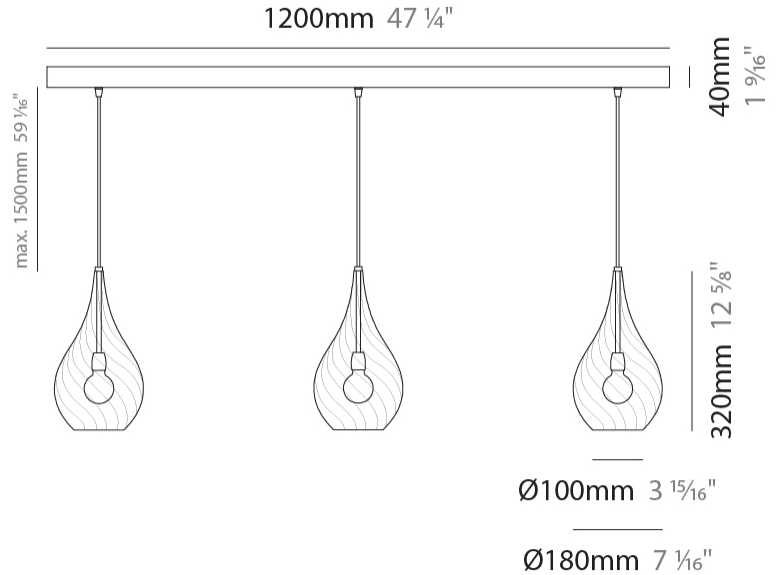

GOCCIA 3 LIGHT LINEAR SUSPENSION

D141073-

base number   Finish
Options

1. To build a product code in our configurator select the specify button on the base model # product page
2. To build a manual product code on this datasheet choose from the options listed below in blue font and add the suffix to the base model #

GENERAL

Series: Goccia
Subseries: Goccia 3 Light Linear
Brand: Cangini & Tucci
Division: Design
Mounting Type: Suspension
Mounting Location: Ceiling

PHYSICAL

Shape: Abstract
Length (mm): 1200
Length (in): 47 ¼
Height (mm): 320
Height (in): 12 ⅝
Max. Overall Height (mm): 1820
Max. Overall Height (in): 71 ⅝
Light Distribution: Omnidirectional
Weight (kg): 3.4
Weight (lbs): 7.48
[Fixture Finish: AMB / GRN / PNK / RUB / SKB / SMK / TOB / TRA](#)
Holder Finish: PSS
Fixture Material: Glass / Metal
Cable Details: 1500mm Cable

ELECTRICAL

Number of Lamps: 3
Lamp Type: LED Retrofit
Bulb Included: Bulb Not Included
Total Output Wattage (W): 12
Max. Wattage Per Lamp (W): 4
Lamp Base: E12
Input Voltage (V): 120

LED

OPTICAL

RATINGS AND CERTIFICATIONS

Certified By: Certified for North American Standards
IP rating: IP20