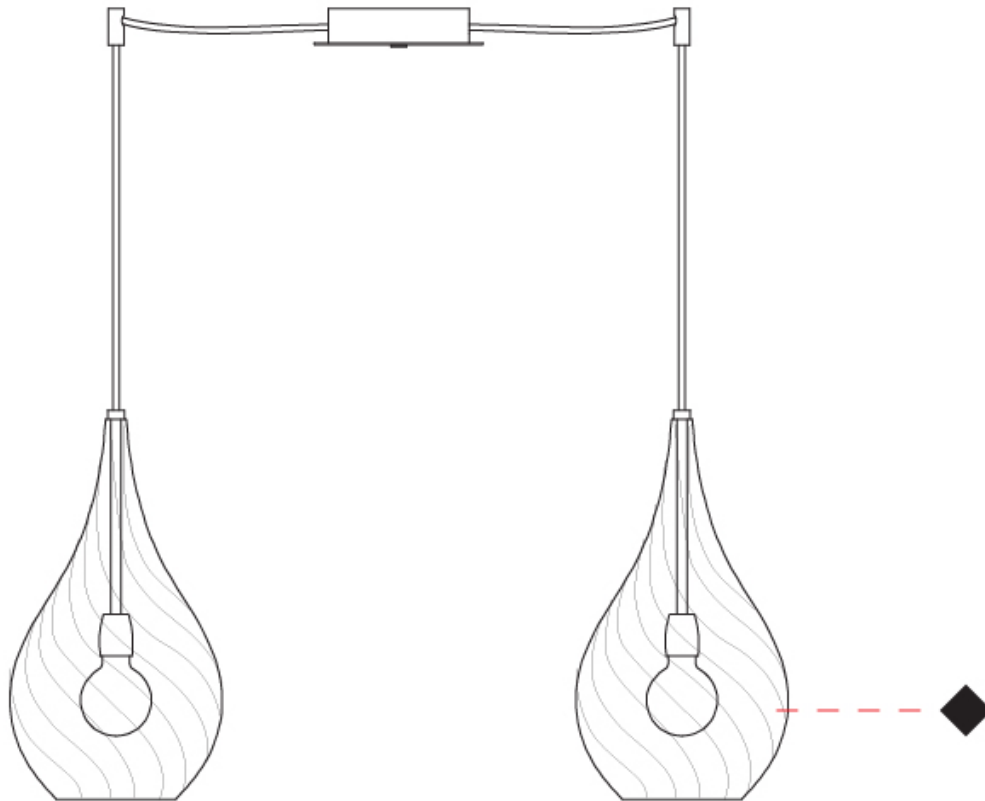

GOCCIA 2 LIGHT SWAG SUSPENSION

D141072-

PROJECT	_____
TYPE	_____
SPECIFIER	_____
QUANTITY	_____
DATE	_____

D