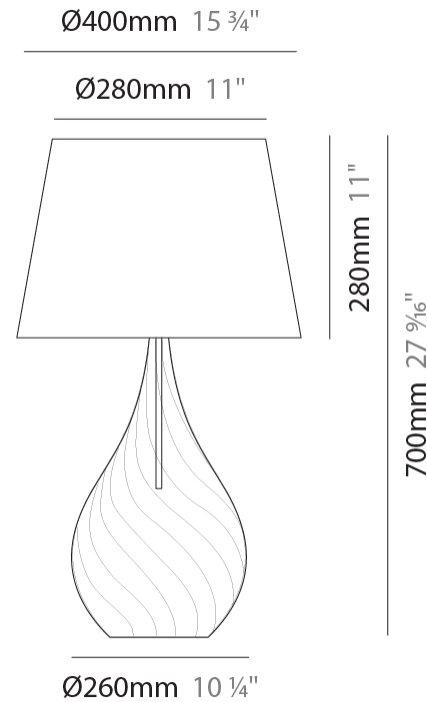

GOCCIA PORTABLE

D144007-

base number Finish
Options

PROJECT
TYPE
SPECIFIER
QUANTITY
DATE

1. To build a product code in our configurator select the specify button on the base model # product page
2. To build a manual product code on this datasheet choose from the options listed below in blue font and add the suffix to the base model #

GENERAL

Series: Goccia
Brand: Cangiini & Tucci
Division: Design
Mounting Type: Portable
Mounting Location: Table

PHYSICAL

Shape: Abstract
Diameter (mm): 400
Diameter (in): 15 ¾
Height (mm): 700
Height (in): 27 ⅙
Light Distribution: Omnidirectional
Weight (kg): 1.48
Weight (lbs): 3.26
Fixture Finish: [AMB](#) / [GRN](#) / [PNK](#) / [RUB](#) / [SKB](#) / [SMK](#) / [TOB](#) / [TRA](#)
Holder Finish: CHR
Fixture Material: Glass / Metal
Cable Details: 1500mm Cable

ELECTRICAL

Number of Lamps: 1
Lamp Type: LED Retrofit
Bulb Included: Bulb Not Included
Max. Wattage Per Lamp (W): 8
Lamp Base: E26
Input Voltage (V): 120
Upon Request: 277Vac / GU24

LED

OPTICAL

RATINGS AND CERTIFICATIONS

Certified By: Certified for North American Standards
IP rating: IP20