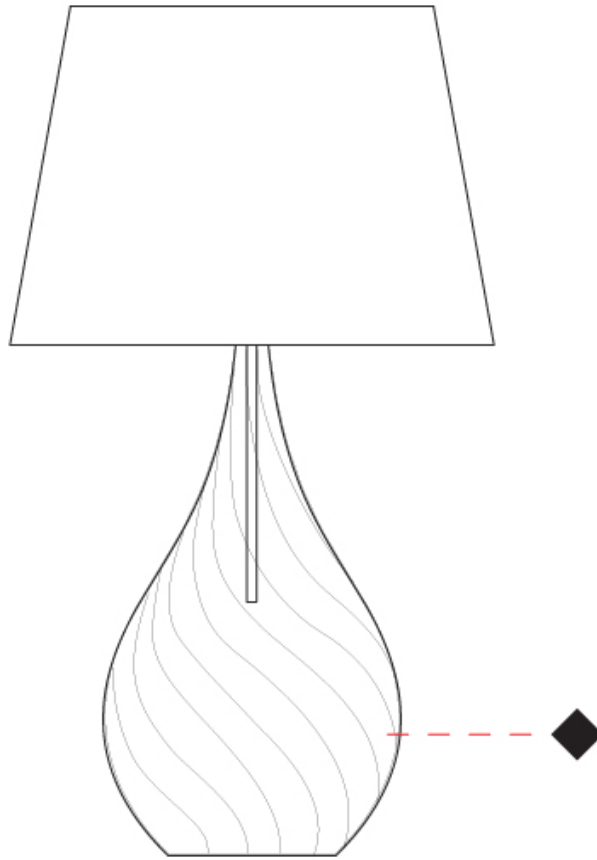

D144007-

PROJECT

TYPE

SPECIFIER

QUANTITY

DATE

D