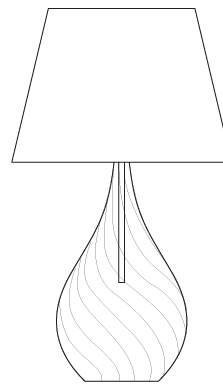

Ø300mm 11 ¹³/₁₆"

Ø200mm 7 ⁷/₈"