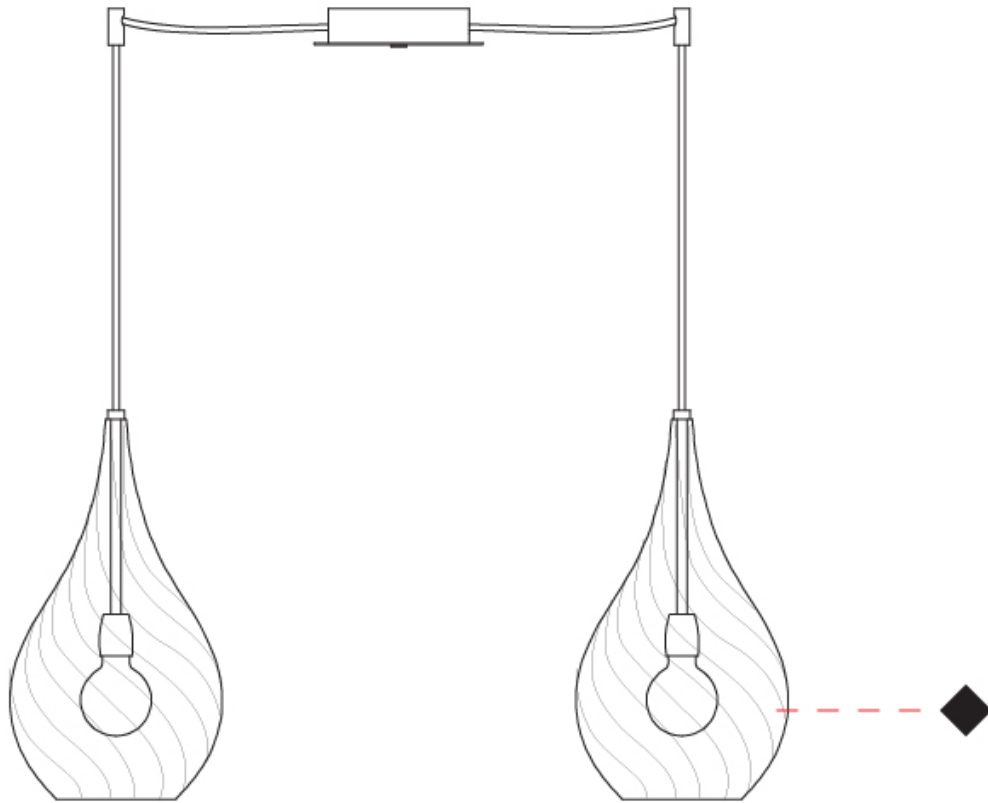

GOCCIA 2 LIGHT SWAG SUSPENSION

D141072-

PROJECT	_____
TYPE	_____
SPECIFIER	_____
QUANTITY	_____
DATE	_____

D