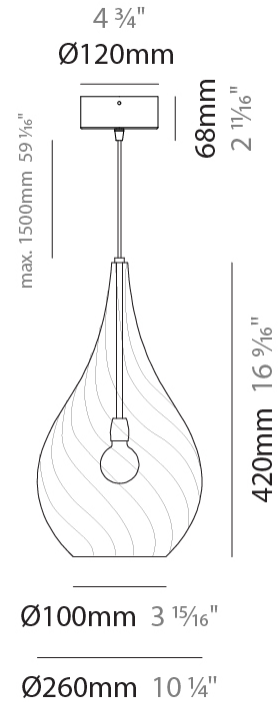

GOCCIA MONOPOINT SUSPENSION

D141066-

base number Finish
Options

1. To build a product code in our configurator select the specify button on the base model # product page
2. To build a manual product code on this datasheet choose from the options listed below in blue font and add the suffix to the base model #

GENERAL

Series: Goccia
Subseries: Goccia Monopoint
Brand: Cangini & Tucci
Division: Design
Mounting Type: Suspension
Mounting Location: Ceiling

PHYSICAL

Shape: Abstract
Diameter (mm): 260
Diameter (in): 10 1/4
Height (mm): 420
Height (in): 16 9/16
Max. Overall Height (mm): 1920
Max. Overall Height (in): 75 9/16
Light Distribution: Omnidirectional
Weight (kg): 1.085
Weight (lbs): 2.39
Fixture Finish: [AMB](#) / [GRN](#) / [PNK](#) / [RUB](#) / [SKB](#) / [SMK](#) / [TOB](#) / [TRA](#)
Holder Finish: CHR
Fixture Material: Glass / Metal
Cable Details: 1500mm Cable

ELECTRICAL

Number of Lamps: 1
Lamp Type: LED Retrofit
Bulb Included: Bulb Not Included
Max. Wattage Per Lamp (W): 8
Lamp Base: E26
Input Voltage (V): 120
Upon Request: 277Vac / GU24

LED

OPTICAL

RATINGS AND CERTIFICATIONS

Certified By: Certified for North American Standards
IP rating: IP20

PROJECT
TYPE
SPECIFIER
QUANTITY
DATE