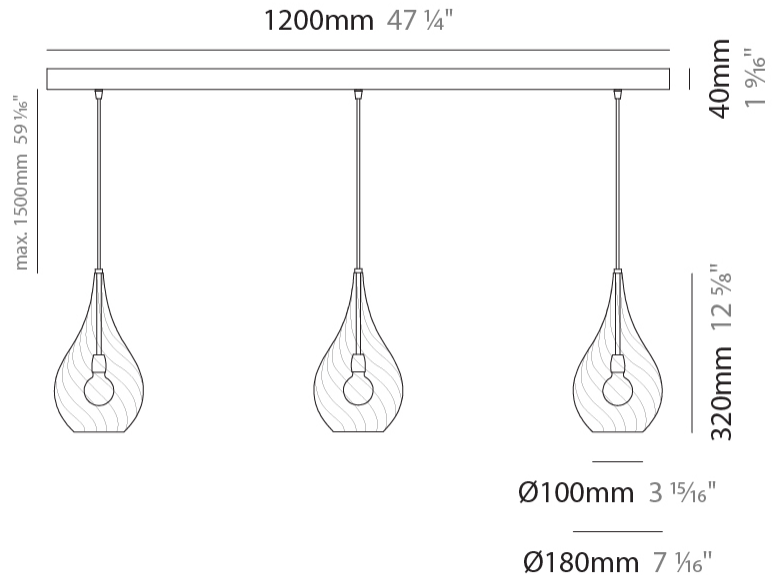

GOCCIA 3 LIGHT LINEAR SUSPENSION

D141073-

base number   Finish
Options

1. To build a product code in our configurator select the specify button on the base model # product page
2. To build a manual product code on this datasheet choose from the options listed below in blue font and add the suffix to the base model #

GENERAL

Series: Goccia
Subseries: Goccia 3 Light Linear
Brand: Cangini & Tucci
Division: Design
Mounting Type: Suspension
Mounting Location: Ceiling

PHYSICAL

Shape: Abstract
Length (mm): 1200
Length (in): 47 ¼
Height (mm): 320
Height (in): 12 ⅝
Max. Overall Height (mm): 1820
Max. Overall Height (in): 71 ⅝
Light Distribution: Omnidirectional
Weight (kg): 3.4
Weight (lbs): 7.48
[Fixture Finish: AMB / GRN / PNK / RUB / SKB / SMK / TOB / TRA](#)
Holder Finish: PSS
Fixture Material: Glass / Metal
Cable Details: 1500mm Cable

ELECTRICAL

Number of Lamps: 3
Lamp Type: LED Retrofit
Bulb Included: Bulb Not Included
Total Output Wattage (W): 12
Max. Wattage Per Lamp (W): 4
Lamp Base: E12
Input Voltage (V): 120

LED

OPTICAL

RATINGS AND CERTIFICATIONS

Certified By: Certified for North American Standards
IP rating: IP20