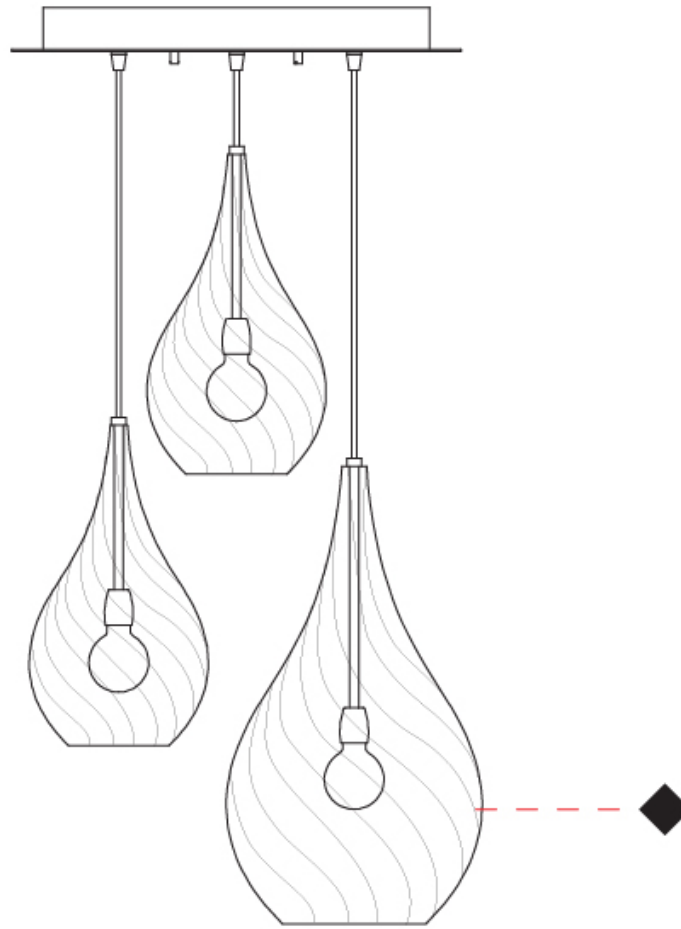

GOCCIA 3 LIGHT CLUSTER SUSPENSION

D141074-

PROJECT _____

TYPE _____

SPECIFIER _____

QUANTITY _____

DATE _____

D