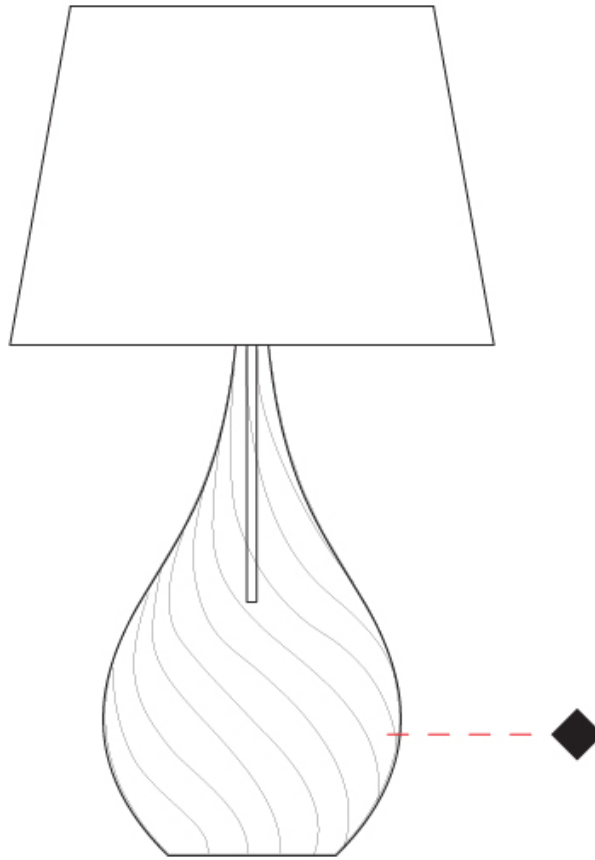

GOCCIA PORTABLE

D144007-

PROJECT

TYPE

SPECIFIER

QUANTITY

DATE

D