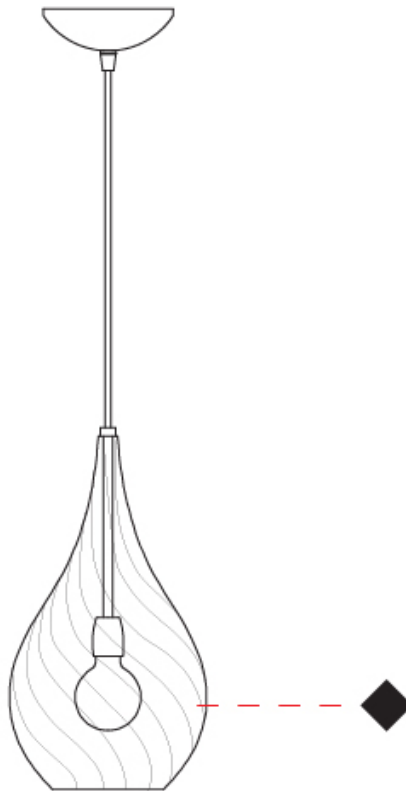

GOCCIA MONOPOINT SUSPENSION

D141065-

base number Finish
Options

- To build a product code in our configurator select the specify button on the base model # product page
- To build a manual product code on this datasheet choose from the options listed below in blue font and add the suffix to the base model #

GENERAL

Series: Goccia
Subseries: Goccia Monopoint
Partner: Cangini & Tucci
Division: Design
Installation: Suspension
Product Type: Pendant
Mounting Location: Ceiling

PHYSICAL

Shape: Abstract
Diameter (mm): 180
Diameter (in): 7 1/8
Height (mm): 320
Height (in): 12 5/8
Max. Overall Height (mm): 1820
Max. Overall Height (in): 71 5/8
Weight (kg): 0.82
Weight (lbs): 1.81
Fixture Finish: AMB / GRN / PNK / RUB / SKB / SMK / TOB / TRA
Holder Finish: CHR
Fixture Material: Glass / Metal
Primary Material: Glass - Borosilicate
Cable Details: 1500mm Cable

D

GOCCIA MONOPOINT SUSPENSION

D141066-

base number Finish
Options

- To build a product code in our configurator select the specify button on the base model # product page
- To build a manual product code on this datasheet choose from the options listed below in blue font and add the suffix to the base model #

GENERAL

Series: Goccia
Subseries: Goccia Monopoint
Partner: Cangiini & Tucci
Division: Design
Installation: Suspension
Product Type: Pendant
Mounting Location: Ceiling

PHYSICAL

Shape: Abstract
Diameter (mm): 260
Diameter (in): 10 3/4
Height (mm): 420
Height (in): 16 9/16
Max. Overall Height (mm): 1920
Max. Overall Height (in): 75 9/16
Weight (kg): 1.085
Weight (lbs): 2.39
[Fixture Finish: AMB / GRN / PNK / RUB / SKB / SMK / TOB / TRA](#)
Holder Finish: CHR
Fixture Material: Glass / Metal
Primary Material: Glass - Borosilicate
Cable Details: 1500mm Cable