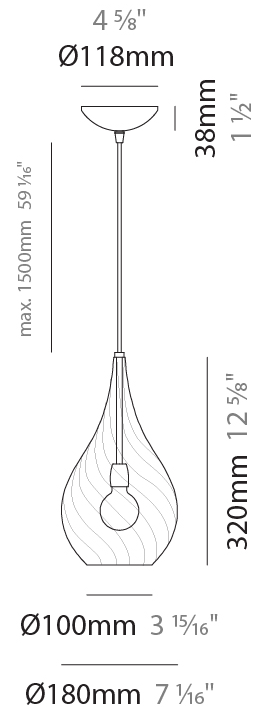

GOCCIA MONOPOINT SUSPENSION

D141065-

base number   Finish
Options

1. To build a product code in our configurator select the specify button on the base model # product page
2. To build a manual product code on this datasheet choose from the options listed below in blue font and add the suffix to the base model #

GENERAL

Series: Goccia
Subseries: Goccia Monopoint
Partner: Cangini & Tucci
Division: Design
Installation: Suspension
Product Type: Pendant
Mounting Location: Ceiling

PHYSICAL

Shape: Abstract
Diameter (mm): 180
Diameter (in): 7 1/8
Height (mm): 320
Height (in): 12 5/8
Max. Overall Height (mm): 1820
Max. Overall Height (in): 71 5/8
Weight (kg): 0.82
Weight (lbs): 1.81
Fixture Finish: AMB / GRN / PNK / RUB / SKB / SMK / TOB / TRA
Holder Finish: CHR
Fixture Material: Glass / Metal
Primary Material: Glass - Borosilicate
Cable Details: 1500mm Cable

ELECTRICAL

Number of Lamps: 1
Lamp Type: LED Retrofit
Bulb Included: Bulb Not Included
Max. Wattage Per Lamp (W): 4
Lamp Base: E12
Input Voltage (V): 120

LED

OPTICAL

RATINGS AND CERTIFICATIONS

Certified By: Certified for North American Standards
IP rating: IP20

PROJECT	_____
TYPE	_____
SPECIFIER	_____
QUANTITY	_____
DATE	_____