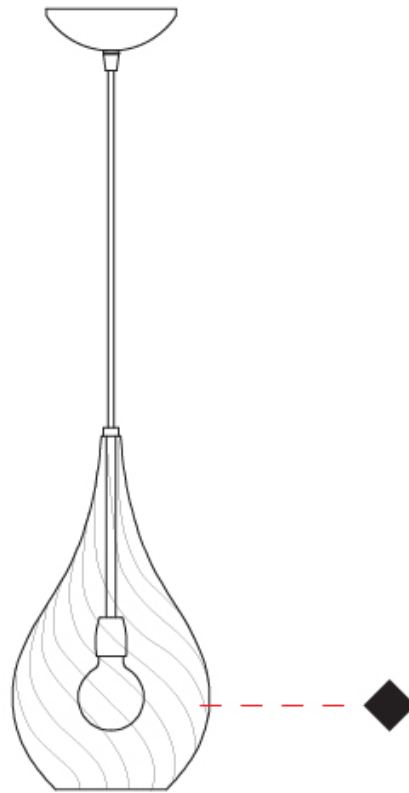

GOCCIA MONOPOINT SUSPENSION

D141065-

PROJECT	_____
TYPE	_____
SPECIFIER	_____
QUANTITY	_____
DATE	_____

D