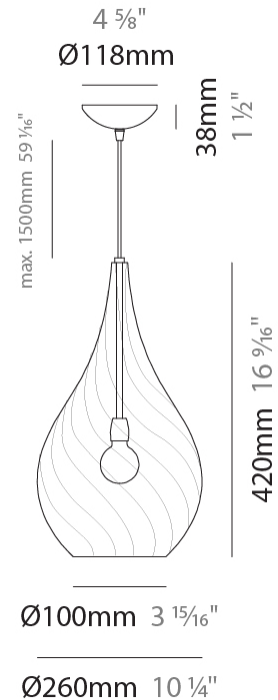

GOCCIA MONOPOINT SUSPENSION

D141066-

base number   Finish
Options

1. To build a product code in our configurator select the specify button on the base model # product page
2. To build a manual product code on this datasheet choose from the options listed below in blue font and add the suffix to the base model #

GENERAL

Series: Goccia
Subseries: Goccia Monopoint
Partner: Cangiini & Tucci
Division: Design
Installation: Suspension
Product Type: Pendant
Mounting Location: Ceiling

PHYSICAL

Shape: Abstract
Diameter (mm): 260
Diameter (in): 10 3/4
Height (mm): 420
Height (in): 16 9/16
Max. Overall Height (mm): 1920
Max. Overall Height (in): 75 9/16
Weight (kg): 1.085
Weight (lbs): 2.39
[Fixture Finish: AMB / GRN / PNK / RUB / SKB / SMK / TOB / TRA](#)
Holder Finish: CHR
Fixture Material: Glass / Metal
Primary Material: Glass - Borosilicate
Cable Details: 1500mm Cable

ELECTRICAL

Number of Lamps: 1
Lamp Type: LED Retrofit
Bulb Included: Bulb Not Included
Max. Wattage Per Lamp (W): 8
Lamp Base: E26
Input Voltage (V): 120
Upon Request: 277Vac / GU24

LED

OPTICAL

RATINGS AND CERTIFICATIONS

Certified By: Certified for North American Standards
IP rating: IP20

PROJECT
TYPE
SPECIFIER
QUANTITY
DATE