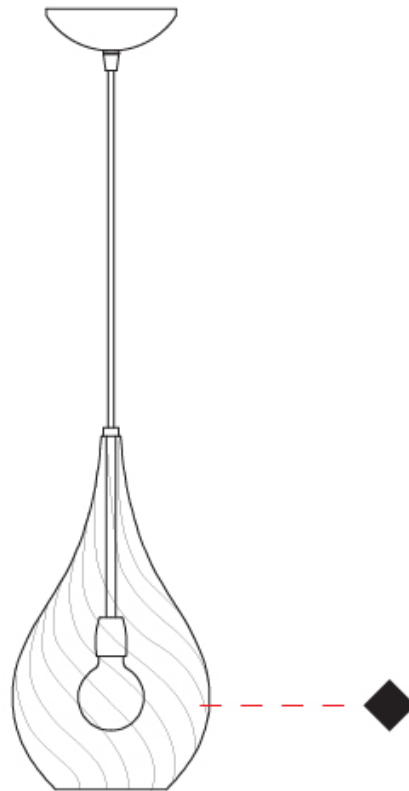

GENERAL

Series: Goccia
Subseries: Goccia Monopoint
Partner: Cangini & Tucci
Division: Design
Installation: Suspension
Product Type: Pendant
Mounting Location: Ceiling

PHYSICAL

Shape: Abstract
Diameter (mm): 180
Diameter (in): 7 1/8
Height (mm): 320
Height (in): 12 5/8
Max. Overall Height (mm): 1820
Max. Overall Height (in): 71 5/8
Weight (kg): 0.82
Weight (lbs): 1.81
[Fixture Finish: AMB / GRN / PNK / RUB / SKB / SMK / TOB / TRA](#)
Holder Finish: CHR
Fixture Material: Glass / Metal
Primary Material: Glass - Borosilicate
Cable Details: 1500mm Cable

D

GOCCIA MONOPOINT SUSPENSION

D141066-

base number Finish
Options

- To build a product code in our configurator select the specify button on the base model # product page
- To build a manual product code on this datasheet choose from the options listed below in blue font and add the suffix to the base model #

GENERAL

Series: Goccia
Subseries: Goccia Monopoint
Partner: Cangiini & Tucci
Division: Design
Installation: Suspension
Product Type: Pendant
Mounting Location: Ceiling

PHYSICAL

Shape: Abstract
Diameter (mm): 260
Diameter (in): 10 3/4
Height (mm): 420
Height (in): 16 9/16
Max. Overall Height (mm): 1920
Max. Overall Height (in): 75 9/16
Weight (kg): 1.085
Weight (lbs): 2.39
[Fixture Finish: AMB / GRN / PNK / RUB / SKB / SMK / TOB / TRA](#)
Holder Finish: CHR
Fixture Material: Glass / Metal
Primary Material: Glass - Borosilicate
Cable Details: 1500mm Cable

PHYSICAL

Shape: Abstract _____
 Diameter (mm): 180 _____
 Diameter (in): 7 1/8 _____
 Height (mm): 320 _____
 Height (in): 12 5/8 _____
 Max. Overall Height (mm): 1820 _____
 Max. Overall Height (in): 71 5/8 _____
 Weight (kg): 1.54 _____
 Weight (lbs): 3.39 _____
 Fixture Finish: [AMB](#) / [GRN](#) / [PNK](#) / [RUB](#) / [SKB](#) / [SMK](#) / [TOB](#) / [TRA](#) _____
 Holder Finish: CHR _____
 Fixture Material: Glass / Metal _____
 Primary Material: Glass - Borosilicate _____
 Cable Details: 1500mm Cable _____