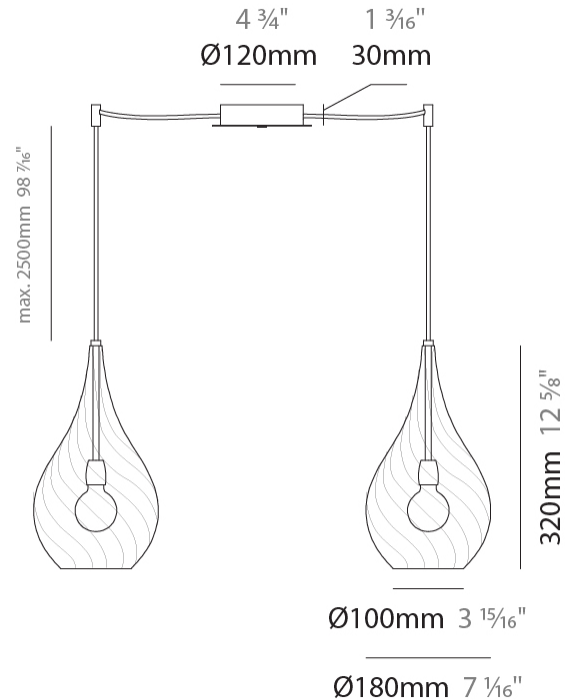

PROJECT	_____
TYPE	_____
SPECIFIER	_____
QUANTITY	_____
DATE	_____

GOCCIA 2 LIGHT SWAG SUSPENSION

D141072-

base number _____
Finish _____
Options _____

1. To build a product code in our configurator select the specify button on the base model # product page
2. To build a manual product code on this datasheet choose from the options listed below in blue font and add the suffix to the base model #

GENERAL

Series: Goccia _____
Subseries: Goccia 2 Light Swag _____
Partner: Cangiini & Tucci _____
Division: Design _____
Installation: Suspension _____
Product Type: Pendant _____
Mounting Location: Ceiling _____

PHYSICAL

Shape: Abstract _____
Diameter (mm): 180 _____
Diameter (in): 7 1/8 _____
Height (mm): 320 _____
Height (in): 12 5/8 _____
Max. Overall Height (mm): 1820 _____
Max. Overall Height (in): 71 5/8 _____
Weight (kg): 1.54 _____
Weight (lbs): 3.39 _____
Fixture Finish: [AMB](#) / [GRN](#) / [PNK](#) / [RUB](#) / [SKB](#) / [SMK](#) / [TOB](#) / [TRA](#) _____
Holder Finish: CHR _____
Fixture Material: Glass / Metal _____
Primary Material: Glass - Borosilicate _____
Cable Details: 1500mm Cable _____

ELECTRICAL

Number of Lamps: 2 _____
Lamp Type: LED Retrofit _____
Bulb Included: Bulb Not Included _____
Total Output Wattage (W): 8 _____
Max. Wattage Per Lamp (W): 4 _____
Lamp Base: E12 _____
Input Voltage (V): 120 _____

LED

OPTICAL

RATINGS AND CERTIFICATIONS

Certified By: Certified for North American Standards _____
IP rating: IP20 _____