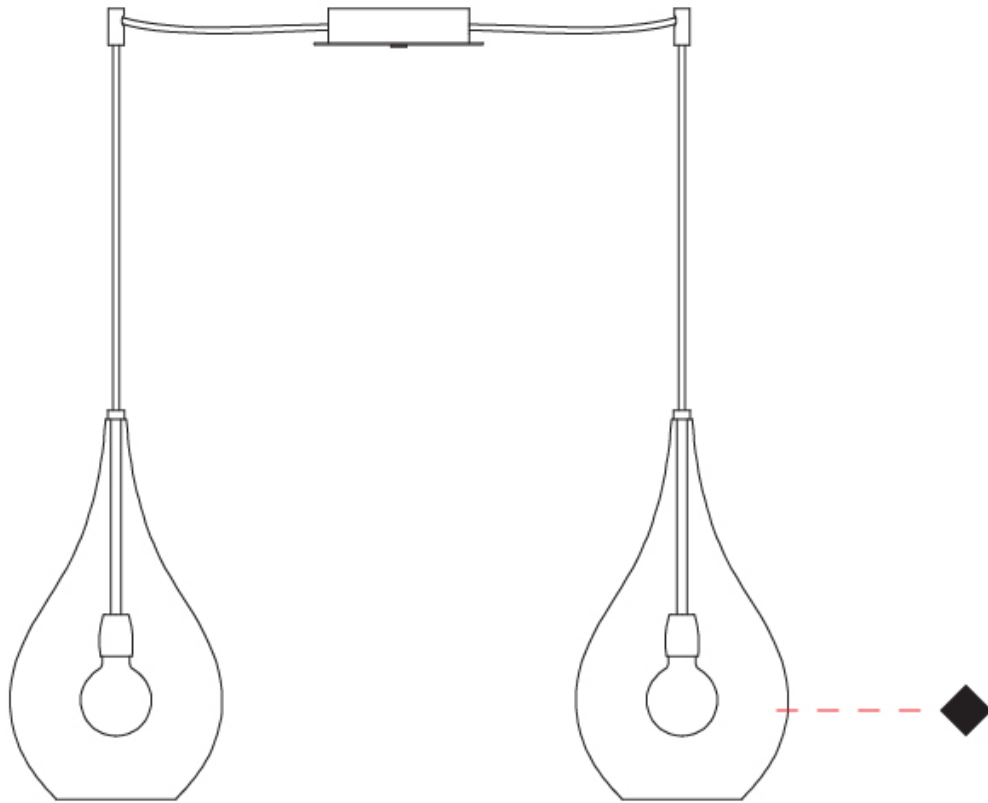

GOCCIA 2 LIGHT SWAG SUSPENSION

D141072-

PROJECT	_____
TYPE	_____
SPECIFIER	_____
QUANTITY	_____
DATE	_____

D