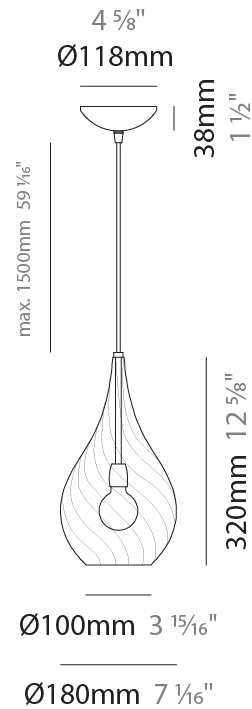

GOCCIA MONOPOINT SUSPENSION

D141065-

base number   Finish
Options

1. To build a product code in our configurator select the specify button on the base model # product page
2. To build a manual product code on this datasheet choose from the options listed below in blue font and add the suffix to the base model #

GENERAL

Series: Goccia
Subseries: Goccia Monopoint
Partner: Cangiini & Tucci
Division: Design
Installation: Suspension
Product Type: Pendant
Mounting Location: Ceiling

PHYSICAL

Shape: Abstract
Diameter (mm): 180
Diameter (in): 7 1/8
Height (mm): 320
Height (in): 12 5/8
Max. Overall Height (mm): 1820
Max. Overall Height (in): 71 5/8
Weight (kg): 0.82
Weight (lbs): 1.81
[Fixture Finish: AMB / GRN / PNK / RUB / SKB / SMK / TOB / TRA](#)
Holder Finish: CHR
Fixture Material: Glass / Metal
Primary Material: Glass - Borosilicate
Cable Details: 1500mm Cable

ELECTRICAL

Number of Lamps: 1
Lamp Type: LED Retrofit
Bulb Included: Bulb Not Included
Max. Wattage Per Lamp (W): 4
Lamp Base: E12
Input Voltage (V): 120

LED

OPTICAL

RATINGS AND CERTIFICATIONS

Certified By: Certified for North American Standards
IP rating: IP20

PROJECT	_____
TYPE	_____
SPECIFIER	_____
QUANTITY	_____
DATE	_____