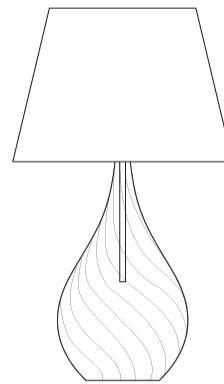

Ø300mm 11 ¹³/₁₆"

Ø200mm 7 ⁷/₈"