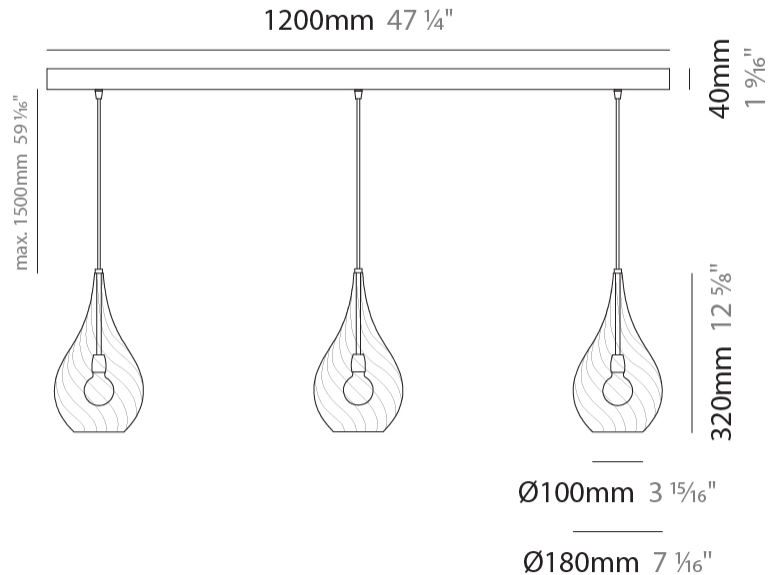

PROJECT
TYPE
SPECIFIER
QUANTITY
DATE

GOCCIA 3 LIGHT LINEAR SUSPENSION

D141073-

base number Finish
Options

1. To build a product code in our configurator select the specify button on the base model # product page
2. To build a manual product code on this datasheet choose from the options listed below in blue font and add the suffix to the base model #

GENERAL

Series: Goccia
Subseries: Goccia 3 Light Linear
Partner: Cangiini & Tucci
Division: Design
Installation: Suspension
Product Type: Pendant
Mounting Location: Ceiling

PHYSICAL

Shape: Abstract
Length (mm): 1200
Length (in): 47 1/4
Height (mm): 320
Height (in): 12 5/8
Max. Overall Height (mm): 1820
Max. Overall Height (in): 71 5/8
Weight (kg): 3.4
Weight (lbs): 7.48
Fixture Finish: [AMB / GRN / PNK / RUB / SKB / SMK / TOB / TRA](#)
Holder Finish: PSS
Fixture Material: Glass / Metal
Primary Material: Glass - Borosilicate
Cable Details: 1500mm Cable

ELECTRICAL

Number of Lamps: 3
Lamp Type: LED Retrofit
Bulb Included: Bulb Not Included
Total Output Wattage (W): 12
Max. Wattage Per Lamp (W): 4
Lamp Base: E12
Input Voltage (V): 120

LED

OPTICAL

RATINGS AND CERTIFICATIONS

Certified By: Certified for North American Standards
IP rating: IP20