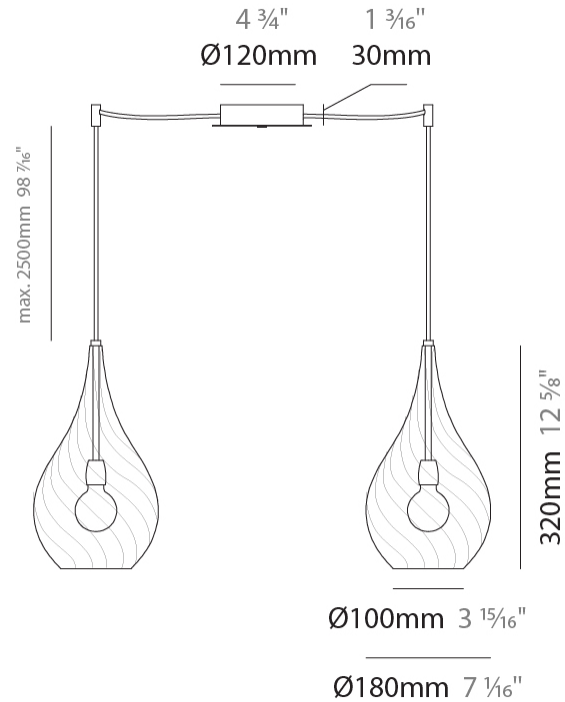

PROJECT	_____
TYPE	_____
SPECIFIER	_____
QUANTITY	_____
DATE	_____

GOCCIA 2 LIGHT SWAG SUSPENSION

D141072-

base number _____
Finish _____
Options _____

1. To build a product code in our configurator select the specify button on the base model # product page
2. To build a manual product code on this datasheet choose from the options listed below in blue font and add the suffix to the base model #

GENERAL

Series: Goccia _____
Subseries: Goccia 2 Light Swag _____
Partner: Cangiini & Tucci _____
Division: Design _____
Installation: Suspension _____
Product Type: Pendant _____
Mounting Location: Ceiling _____

PHYSICAL

Shape: Abstract _____
Diameter (mm): 180 _____
Diameter (in): 7 1/16 _____
Height (mm): 320 _____
Height (in): 12 5/8 _____
Max. Overall Height (mm): 1820 _____
Max. Overall Height (in): 71 5/8 _____
Weight (kg): 1.54 _____
Weight (lbs): 3.39 _____
Fixture Finish: [AMB](#) / [GRN](#) / [PNK](#) / [RUB](#) / [SKB](#) / [SMK](#) / [TOB](#) / [TRA](#) _____
Holder Finish: CHR _____
Fixture Material: Glass / Metal _____
Primary Material: Glass - Borosilicate _____
Cable Details: 1500mm Cable _____

ELECTRICAL

Number of Lamps: 2 _____
Lamp Type: LED Retrofit _____
Bulb Included: Bulb Not Included _____
Total Output Wattage (W): 8 _____
Max. Wattage Per Lamp (W): 4 _____
Lamp Base: E12 _____
Input Voltage (V): 120 _____

LED

OPTICAL

RATINGS AND CERTIFICATIONS

Certified By: Certified for North American Standards _____
IP rating: IP20 _____