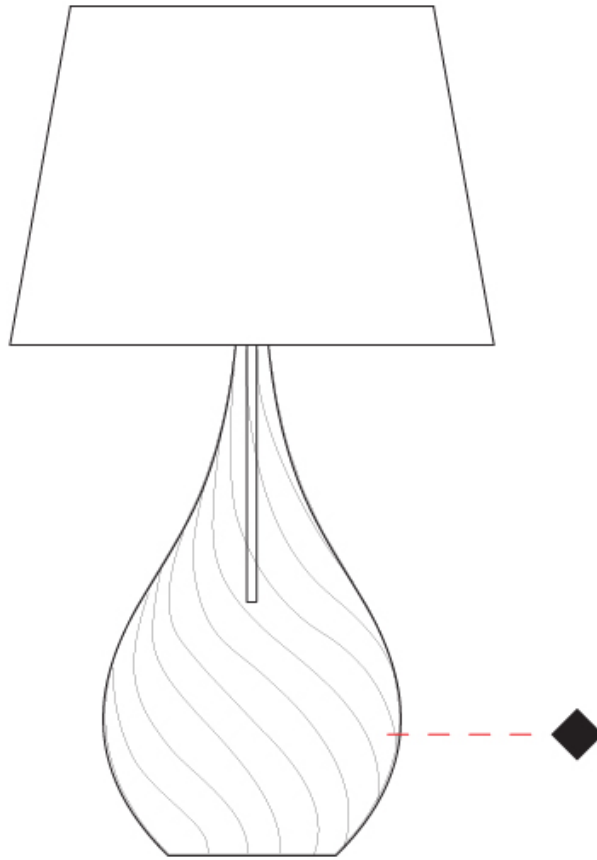

GOCCIA PORTABLE

D144007-

PROJECT	_____
TYPE	_____
SPECIFIER	_____
QUANTITY	_____
DATE	_____

D