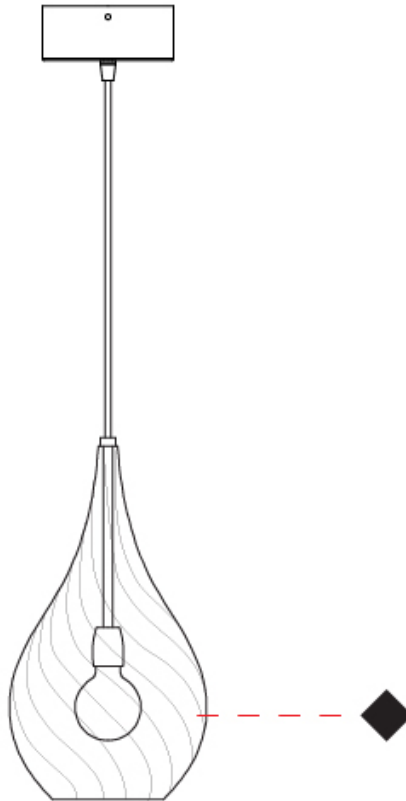

GOCCIA MONOPOINT SUSPENSION

D141065-

PROJECT

TYPE

SPECIFIER

QUANTITY

DATE

D