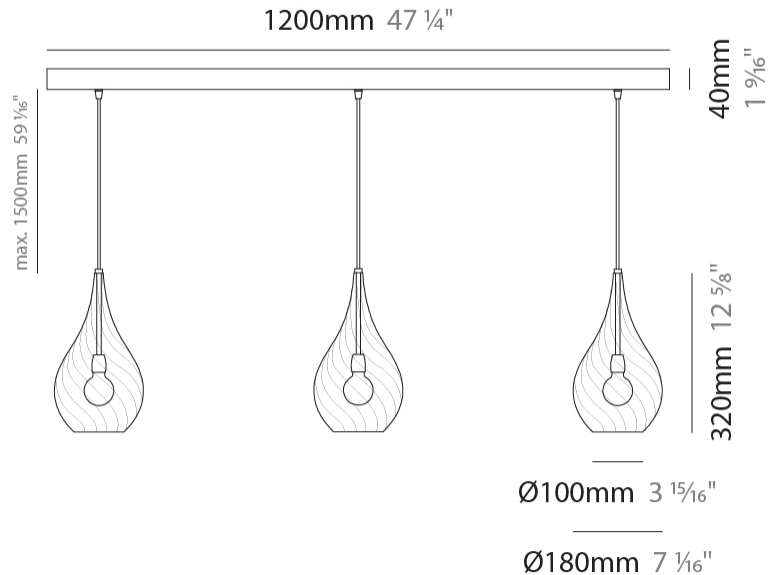

PROJECT
TYPE
SPECIFIER
QUANTITY
DATE

GOCCIA 3 LIGHT LINEAR SUSPENSION

D141073-

base number Finish
Options

1. To build a product code in our configurator select the specify button on the base model # product page
2. To build a manual product code on this datasheet choose from the options listed below in blue font and add the suffix to the base model #

GENERAL

Series: Goccia
Subseries: Goccia 3 Light Linear
Brand: Cangini & Tucci
Division: Design
Mounting Type: Suspension
Mounting Location: Ceiling

PHYSICAL

Shape: Abstract
Length (mm): 1200
Length (in): 47 ¼"
Height (mm): 320
Height (in): 12 ⅝"
Max. Overall Height (mm): 1820
Max. Overall Height (in): 71 ⅝"
Light Distribution: Omnidirectional
Weight (kg): 3.4
Weight (lbs): 7.48
Fixture Finish: [AMB / GRN / PNK / RUB / SKB / SMK / TOB / TRA](#)
Holder Finish: PSS
Fixture Material: Glass / Metal
Cable Details: 1500mm Cable

ELECTRICAL

Number of Lamps: 3
Lamp Type: LED Retrofit
Bulb Included: Bulb Not Included
Total Output Wattage (W): 12
Max. Wattage Per Lamp (W): 4
Lamp Base: E12
Input Voltage (V): 120

LED

OPTICAL

RATINGS AND CERTIFICATIONS

Certified By: Certified for North American Standards
IP rating: IP20