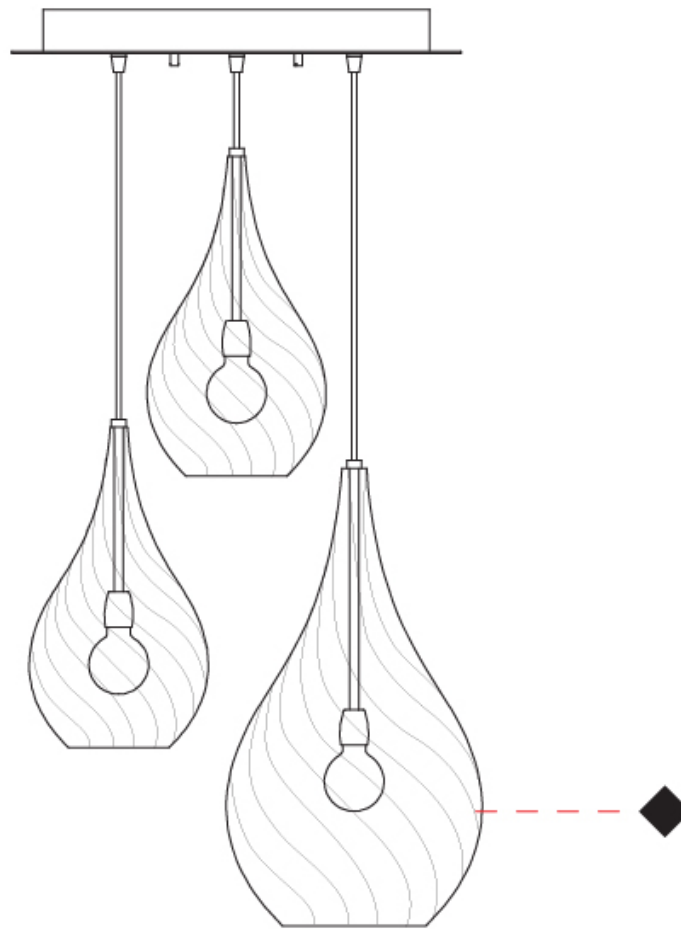

GOCCIA 3 LIGHT CLUSTER SUSPENSION

D141074-

PROJECT

TYPE

SPECIFIER

QUANTITY

DATE

D