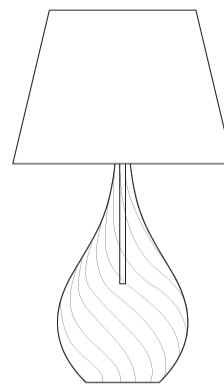

Ø300mm 11 ¹³/₁₆"

Ø200mm 7 ⁷/₈"