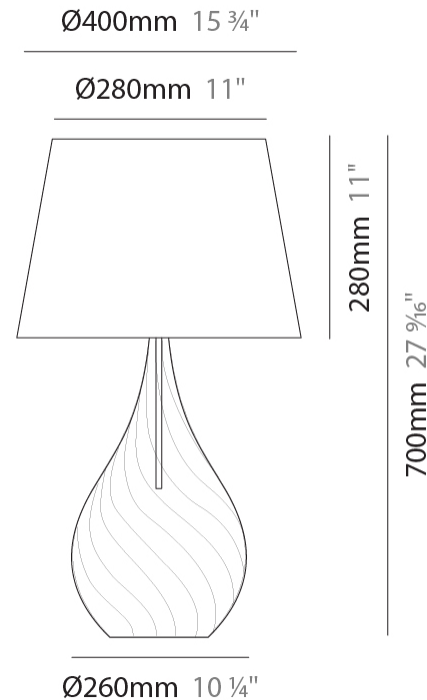

GOCCIA PORTABLE

D144007-

base number Finish
Options

1. To build a product code in our configurator select the specify button on the base model # product page
2. To build a manual product code on this datasheet choose from the options listed below in blue font and add the suffix to the base model #

GENERAL

Series: Goccia
Partner: Cangini & Tucci
Division: Design
Installation: Portable
Product Type: Table
Mounting Location: Table

PHYSICAL

Shape: Abstract
Diameter (mm): 400
Diameter (in): 15 ¾
Height (mm): 700
Height (in): 27 ⅞
Weight (kg): 1.48
Weight (lbs): 3.26
Fixture Finish: [AMB / GRN / PNK / RUB / SKB / SMK / TOB / TRA](#)
Holder Finish: CHR
Fixture Material: Glass / Metal
Primary Material: Glass - Borosilicate
Cable Details: 1500mm Cable

ELECTRICAL

Number of Lamps: 1
Lamp Type: LED Retrofit
Bulb Included: Bulb Not Included
Max. Wattage Per Lamp (W): 8
Lamp Base: E26
Input Voltage (V): 120
Upon Request: 277Vac / GU24

LED

OPTICAL

RATINGS AND CERTIFICATIONS

Certified By: Certified for North American Standards
IP rating: IP20

PROJECT
TYPE
SPECIFIER
QUANTITY
DATE