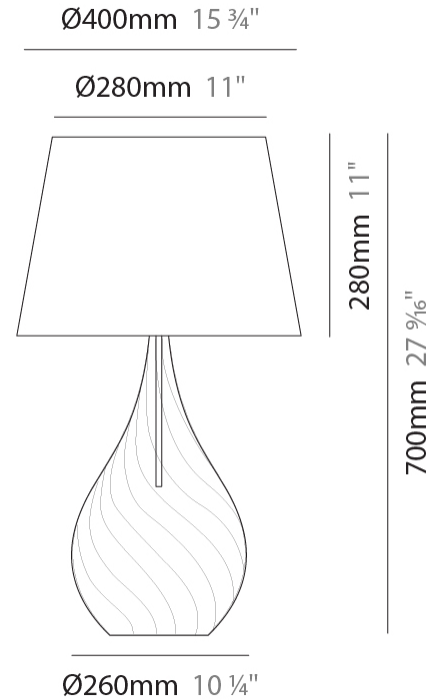

PROJECT
TYPE
SPECIFIER
QUANTITY
DATE

GOCCIA PORTABLE

D144007-

base number   Finish
Options

1. To build a product code in our configurator select the specify button on the base model # product page
2. To build a manual product code on this datasheet choose from the options listed below in blue font and add the suffix to the base model #

GENERAL

Series: Goccia
Partner: Cangini & Tucci
Division: Design
Installation: Portable
Product Type: Table
Mounting Location: Table

PHYSICAL

Shape: Abstract
Diameter (mm): 400
Diameter (in): 15 ¾"
Height (mm): 700
Height (in): 27 ⅞"
Weight (kg): 1.48
Weight (lbs): 3.26
Fixture Finish: [AMB / GRN / PNK / RUB / SKB / SMK / TOB / TRA](#)
Holder Finish: CHR
Fixture Material: Glass / Metal
Primary Material: Glass - Borosilicate
Cable Details: 1500mm Cable

ELECTRICAL

Number of Lamps: 1
Lamp Type: LED Retrofit
Bulb Included: Bulb Not Included
Max. Wattage Per Lamp (W): 8
Lamp Base: E26
Input Voltage (V): 120
Upon Request: 277Vac / GU24

LED

OPTICAL

RATINGS AND CERTIFICATIONS

Certified By: Certified for North American Standards
IP rating: IP20