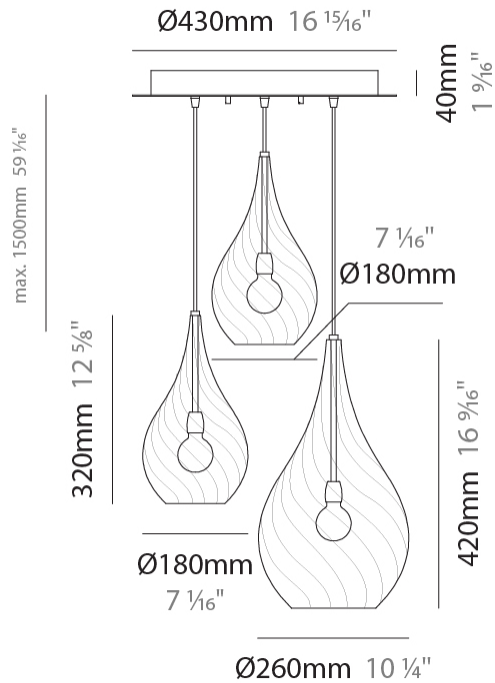

PROJECT	
TYPE	
SPECIFIER	
QUANTITY	
DATE	

GOCCIA 3 LIGHT CLUSTER SUSPENSION

D141074-

base number Finish
Options

1. To build a product code in our configurator select the specify button on the base model # product page
2. To build a manual product code on this datasheet choose from the options listed below in blue font and add the suffix to the base model #

GENERAL

Series: Goccia
Subseries: Goccia 3 Light Cluster
Partner: Cangiini & Tucci
Division: Design
Installation: Suspension
Product Type: Pendant
Mounting Location: Ceiling

PHYSICAL

Shape: Abstract
Length (mm): 430
Length (in): 16 ¹⁵/₁₆
Max. Overall Height (mm): 1500
Max. Overall Height (in): 59 ¹/₁₆
Weight (kg): 4.6
Weight (lbs): 10.12
Fixture Finish: [AMB](#) / [GRN](#) / [PNK](#) / [RUB](#) / [SKB](#) / [SMK](#) / [TOB](#) / [TRA](#)
Holder Finish: PSS
Fixture Material: Glass / Metal
Primary Material: Glass - Borosilicate
Cable Details: 1500mm Cable

ELECTRICAL

Number of Lamps: 3
Lamp Type: LED Retrofit
Bulb Included: Bulb Not Included
Total Output Wattage (W): 16
Max. Wattage Per Lamp (W): 8 + 8
Lamp Base: E26 + E12
Input Voltage (V): 120

LED

OPTICAL

RATINGS AND CERTIFICATIONS

Certified By: Certified for North American Standards
IP rating: IP20