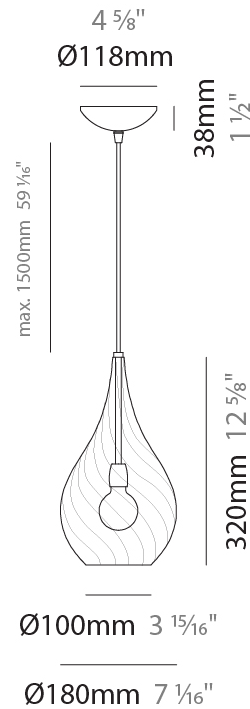

GENERAL

Series: Goccia
Subseries: Goccia Monopoint
Partner: Cangini & Tucci
Division: Design
Installation: Suspension
Product Type: Pendant
Mounting Location: Ceiling

PHYSICAL

Shape: Abstract
Diameter (mm): 180
Diameter (in): 7 1/8
Height (mm): 320
Height (in): 12 5/8
Max. Overall Height (mm): 1820
Max. Overall Height (in): 71 5/8
Weight (kg): 0.82
Weight (lbs): 1.81
Fixture Finish: AMB / GRN / PNK / RUB / SKB / SMK / TOB / TRA
Holder Finish: CHR
Fixture Material: Glass / Metal
Primary Material: Glass - Borosilicate
Cable Details: 1500mm Cable

ELECTRICAL

Number of Lamps: 1
Lamp Type: LED Retrofit
Bulb Included: Bulb Not Included
Max. Wattage Per Lamp (W): 4
Lamp Base: E12
Input Voltage (V): 120

LED

OPTICAL

RATINGS AND CERTIFICATIONS

Certified By: Certified for North American Standards
IP rating: IP20

GENERAL

Series: Goccia
Subseries: Goccia Monopoint
Partner: Cangiini & Tucci
Division: Design
Installation: Suspension
Product Type: Pendant
Mounting Location: Ceiling

PHYSICAL

Shape: Abstract
Diameter (mm): 260
Diameter (in): 10 3/4
Height (mm): 420
Height (in): 16 9/16
Max. Overall Height (mm): 1920
Max. Overall Height (in): 75 9/16
Weight (kg): 1.085
Weight (lbs): 2.39
[Fixture Finish: AMB / GRN / PNK / RUB / SKB / SMK / TOB / TRA](#)
Holder Finish: CHR
Fixture Material: Glass / Metal
Primary Material: Glass - Borosilicate
Cable Details: 1500mm Cable

PHYSICAL

Shape: Abstract _____
 Diameter (mm): 180 _____
 Diameter (in): 7 1/16 _____
 Height (mm): 320 _____
 Height (in): 12 5/8 _____
 Max. Overall Height (mm): 1820 _____
 Max. Overall Height (in): 71 5/8 _____
 Weight (kg): 1.54 _____
 Weight (lbs): 3.39 _____
 Fixture Finish: [AMB](#) / [GRN](#) / [PNK](#) / [RUB](#) / [SKB](#) / [SMK](#) / [TOB](#) / [TRA](#) _____
 Holder Finish: CHR _____
 Fixture Material: Glass / Metal _____
 Primary Material: Glass - Borosilicate _____
 Cable Details: 1500mm Cable _____