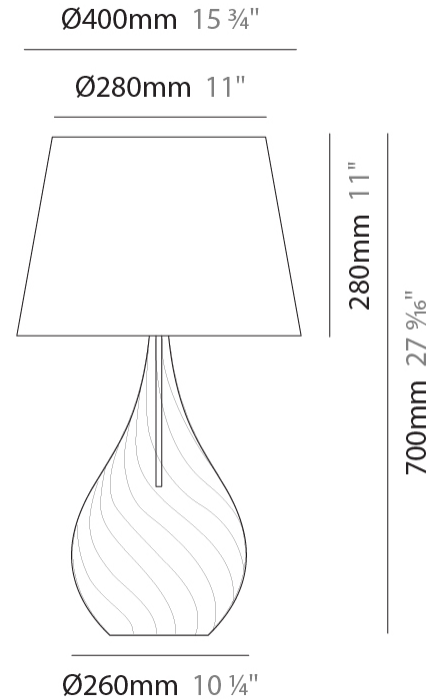

PROJECT
TYPE
SPECIFIER
QUANTITY
DATE

GOCCIA PORTABLE

D144007-

base number Finish
Options

1. To build a product code in our configurator select the specify button on the base model # product page
2. To build a manual product code on this datasheet choose from the options listed below in blue font and add the suffix to the base model #

GENERAL

Series: Goccia
Partner: Cangini & Tucci
Division: Design
Installation: Portable
Product Type: Table
Mounting Location: Table

PHYSICAL

Shape: Abstract
Diameter (mm): 400
Diameter (in): 15 ¾"
Height (mm): 700
Height (in): 27 ⅞"
Weight (kg): 1.48
Weight (lbs): 3.26
Fixture Finish: [AMB](#) / [GRN](#) / [PNK](#) / [RUB](#) / [SKB](#) / [SMK](#) / [TOB](#) / [TRA](#)
Holder Finish: CHR
Fixture Material: Glass / Metal
Primary Material: Glass - Borosilicate
Cable Details: 1500mm Cable

ELECTRICAL

Number of Lamps: 1
Lamp Type: LED Retrofit
Bulb Included: Bulb Not Included
Max. Wattage Per Lamp (W): 8
Lamp Base: E26
Input Voltage (V): 120
Upon Request: 277Vac / GU24

LED

OPTICAL

RATINGS AND CERTIFICATIONS

Certified By: Certified for North American Standards
IP rating: IP20