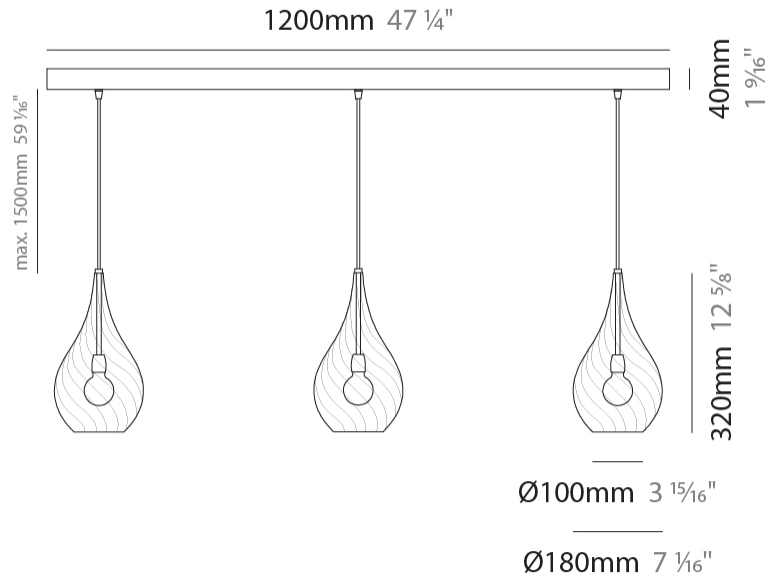

PROJECT
TYPE
SPECIFIER
QUANTITY
DATE

GOCCIA 3 LIGHT LINEAR SUSPENSION

D141073-

base number Finish
Options

1. To build a product code in our configurator select the specify button on the base model # product page
2. To build a manual product code on this datasheet choose from the options listed below in blue font and add the suffix to the base model #

GENERAL

Series: Goccia
Subseries: Goccia 3 Light Linear
Partner: Cangiini & Tucci
Division: Design
Installation: Suspension
Product Type: Pendant
Mounting Location: Ceiling

PHYSICAL

Shape: Abstract
Length (mm): 1200
Length (in): 47 1/4
Height (mm): 320
Height (in): 12 5/8
Max. Overall Height (mm): 1820
Max. Overall Height (in): 71 5/8
Weight (kg): 3.4
Weight (lbs): 7.48
Fixture Finish: [AMB](#) / [GRN](#) / [PNK](#) / [RUB](#) / [SKB](#) / [SMK](#) / [TOB](#) / [TRA](#)
Holder Finish: PSS
Fixture Material: Glass / Metal
Primary Material: Glass - Borosilicate
Cable Details: 1500mm Cable

ELECTRICAL

Number of Lamps: 3
Lamp Type: LED Retrofit
Bulb Included: Bulb Not Included
Total Output Wattage (W): 12
Max. Wattage Per Lamp (W): 4
Lamp Base: E12
Input Voltage (V): 120

LED

OPTICAL

RATINGS AND CERTIFICATIONS

Certified By: Certified for North American Standards
IP rating: IP20