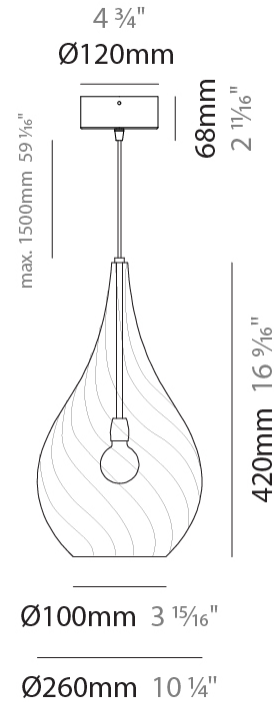

GOCCIA MONOPOINT SUSPENSION

D141066-

base number Finish
Options

1. To build a product code in our configurator select the specify button on the base model # product page
2. To build a manual product code on this datasheet choose from the options listed below in blue font and add the suffix to the base model #

GENERAL

Series: Goccia
Subseries: Goccia Monopoint
Brand: Cangini & Tucci
Division: Design
Mounting Type: Suspension
Mounting Location: Ceiling

PHYSICAL

Shape: Abstract
Diameter (mm): 260
Diameter (in): 10 ¼
Height (mm): 420
Height (in): 16 ⅙
Max. Overall Height (mm): 1920
Max. Overall Height (in): 75 ⅙
Light Distribution: Omnidirectional
Weight (kg): 1.085
Weight (lbs): 2.39
Fixture Finish: [AMB](#) / [GRN](#) / [PNK](#) / [RUB](#) / [SKB](#) / [SMK](#) / [TOB](#) / [TRA](#)
Holder Finish: CHR
Fixture Material: Glass / Metal
Cable Details: 1500mm Cable

ELECTRICAL

Number of Lamps: 1
Lamp Type: LED Retrofit
Bulb Included: Bulb Not Included
Max. Wattage Per Lamp (W): 8
Lamp Base: E26
Input Voltage (V): 120
Upon Request: 277Vac / GU24

LED

OPTICAL

RATINGS AND CERTIFICATIONS

Certified By: Certified for North American Standards
IP rating: IP20

PROJECT
TYPE
SPECIFIER
QUANTITY
DATE