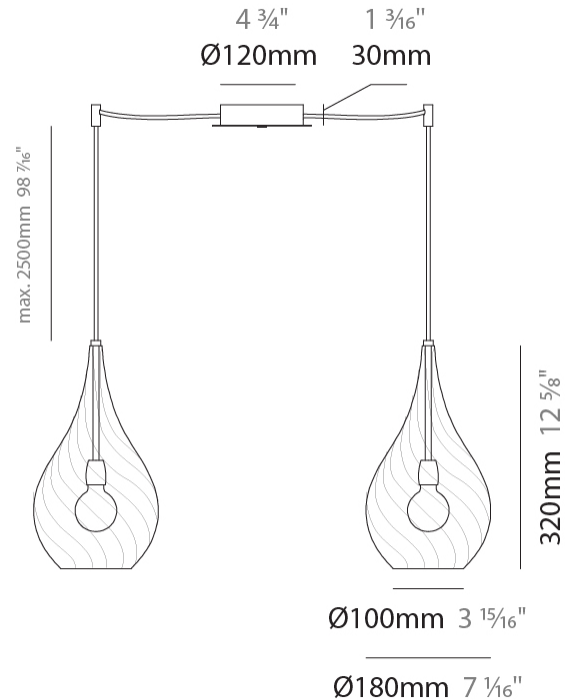

GOCCIA 2 LIGHT SWAG SUSPENSION

D141072-

base number _____
Finish _____
Options _____

1. To build a product code in our configurator select the specify button on the base model # product page
2. To build a manual product code on this datasheet choose from the options listed below in blue font and add the suffix to the base model #

GENERAL

Series: Goccia _____
Subseries: Goccia 2 Light Swag _____
Brand: Cangini & Tucci _____
Division: Design _____
Mounting Type: Suspension _____
Mounting Location: Ceiling _____

PHYSICAL

Shape: Abstract _____
Diameter (mm): 180 _____
Diameter (in): 7 1/16 _____
Height (mm): 320 _____
Height (in): 12 5/8 _____
Max. Overall Height (mm): 1820 _____
Max. Overall Height (in): 71 5/8 _____
Light Distribution: Omnidirectional _____
Weight (kg): 1.54 _____
Weight (lbs): 3.39 _____
Fixture Finish: [AMB](#) / [GRN](#) / [PNK](#) / [RUB](#) / [SKB](#) / [SMK](#) / [TOB](#) / [TRA](#) _____
Holder Finish: CHR _____
Fixture Material: Glass / Metal _____
Cable Details: 1500mm Cable _____

ELECTRICAL

Number of Lamps: 2 _____
Lamp Type: LED Retrofit _____
Bulb Included: Bulb Not Included _____
Total Output Wattage (W): 8 _____
Max. Wattage Per Lamp (W): 4 _____
Lamp Base: E12 _____
Input Voltage (V): 120 _____

LED

OPTICAL

RATINGS AND CERTIFICATIONS

Certified By: Certified for North American Standards _____
IP rating: IP20 _____