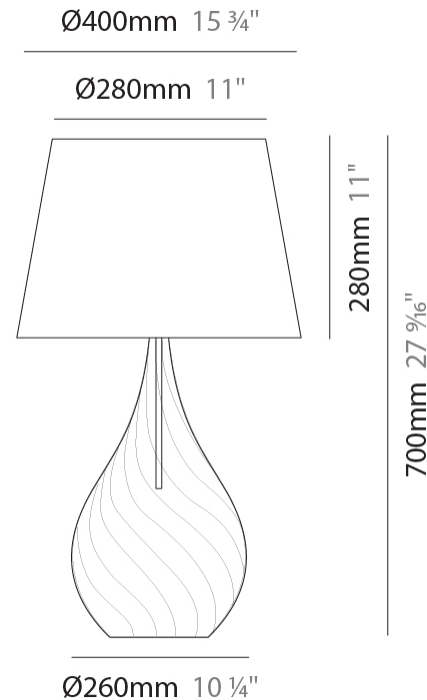

GOCCIA PORTABLE

D144007-

base number   Finish
Options

PROJECT	_____
TYPE	_____
SPECIFIER	_____
QUANTITY	_____
DATE	_____

1. To build a product code in our configurator select the specify button on the base model # product page
2. To build a manual product code on this datasheet choose from the options listed below in blue font and add the suffix to the base model #

GENERAL

Series: Goccia _____
Brand: Cangiini & Tucci _____
Division: Design _____
Mounting Type: Portable _____
Mounting Location: Table _____

PHYSICAL

Shape: Abstract _____
Diameter (mm): 400 _____
Diameter (in): 15 ³/₄ _____
Height (mm): 700 _____
Height (in): 27 ⁹/₁₆ _____
Light Distribution: Omnidirectional _____
Weight (kg): 1.48 _____
Weight (lbs): 3.26 _____
Fixture Finish: [AMB](#) / [GRN](#) / [PNK](#) / [RUB](#) / [SKB](#) / [SMK](#) / [TOB](#) / [TRA](#) _____
Holder Finish: CHR _____
Fixture Material: Glass / Metal _____
Cable Details: 1500mm Cable _____

ELECTRICAL

Number of Lamps: 1 _____
Lamp Type: LED Retrofit _____
Bulb Included: Bulb Not Included _____
Max. Wattage Per Lamp (W): 8 _____
Lamp Base: E26 _____
Input Voltage (V): 120 _____
Upon Request: 277Vac / GU24 _____

LED

OPTICAL

RATINGS AND CERTIFICATIONS

Certified By: Certified for North American Standards _____
IP rating: IP20 _____