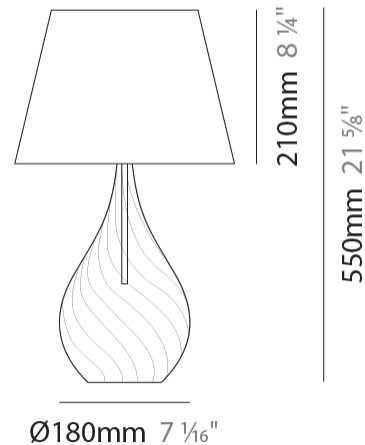

Ø300mm 11 ¹³/₁₆"

Ø200mm 7 ⁷/₈"