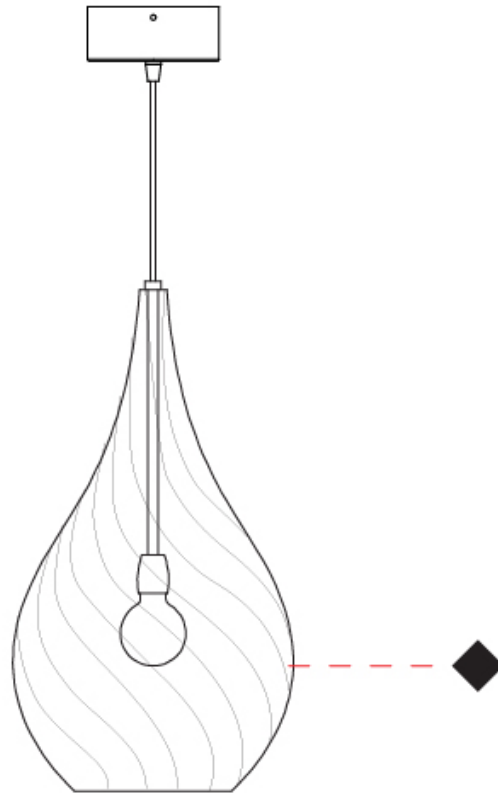

GOCCIA MONOPOINT SUSPENSION

D141066-

PROJECT	_____
TYPE	_____
SPECIFIER	_____
QUANTITY	_____
DATE	_____

D