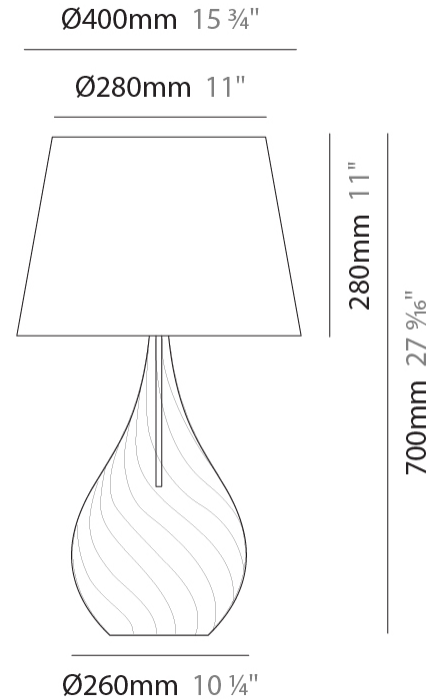

PROJECT
TYPE
SPECIFIER
QUANTITY
DATE

GOCCIA PORTABLE

D144007-

base number Finish
Options

1. To build a product code in our configurator select the specify button on the base model # product page
2. To build a manual product code on this datasheet choose from the options listed below in blue font and add the suffix to the base model #

GENERAL

Series: Goccia
Partner: Cangini & Tucci
Division: Design
Installation: Portable
Product Type: Table
Mounting Location: Table

PHYSICAL

Shape: Abstract
Diameter (mm): 400
Diameter (in): 15 ¾"
Height (mm): 700
Height (in): 27 ⅞"
Weight (kg): 1.48
Weight (lbs): 3.26
Fixture Finish: [AMB / GRN / PNK / RUB / SKB / SMK / TOB / TRA](#)
Holder Finish: CHR
Fixture Material: Glass / Metal
Primary Material: Glass - Borosilicate
Cable Details: 1500mm Cable

ELECTRICAL

Number of Lamps: 1
Lamp Type: LED Retrofit
Bulb Included: Bulb Not Included
Max. Wattage Per Lamp (W): 8
Lamp Base: E26
Input Voltage (V): 120
Upon Request: 277Vac / GU24

LED

OPTICAL

RATINGS AND CERTIFICATIONS

Certified By: Certified for North American Standards
IP rating: IP20