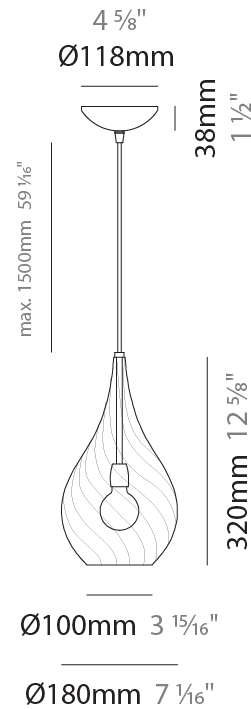

GOCCIA MONOPOINT SUSPENSION

D141065-

base number   Finish
Options

1. To build a product code in our configurator select the specify button on the base model # product page
2. To build a manual product code on this datasheet choose from the options listed below in blue font and add the suffix to the base model #

GENERAL

Series: Goccia
Subseries: Goccia Monopoint
Partner: Cangini & Tucci
Division: Design
Installation: Suspension
Product Type: Pendant
Mounting Location: Ceiling

PHYSICAL

Shape: Abstract
Diameter (mm): 180
Diameter (in): 7 1/8
Height (mm): 320
Height (in): 12 5/8
Max. Overall Height (mm): 1820
Max. Overall Height (in): 71 5/8
Weight (kg): 0.82
Weight (lbs): 1.81
[Fixture Finish: AMB / GRN / PNK / RUB / SKB / SMK / TOB / TRA](#)
Holder Finish: CHR
Fixture Material: Glass / Metal
Primary Material: Glass - Borosilicate
Cable Details: 1500mm Cable

ELECTRICAL

Number of Lamps: 1
Lamp Type: LED Retrofit
Bulb Included: Bulb Not Included
Max. Wattage Per Lamp (W): 4
Lamp Base: E12
Input Voltage (V): 120

LED

OPTICAL

RATINGS AND CERTIFICATIONS

Certified By: Certified for North American Standards
IP rating: IP20

PROJECT	_____
TYPE	_____
SPECIFIER	_____
QUANTITY	_____
DATE	_____