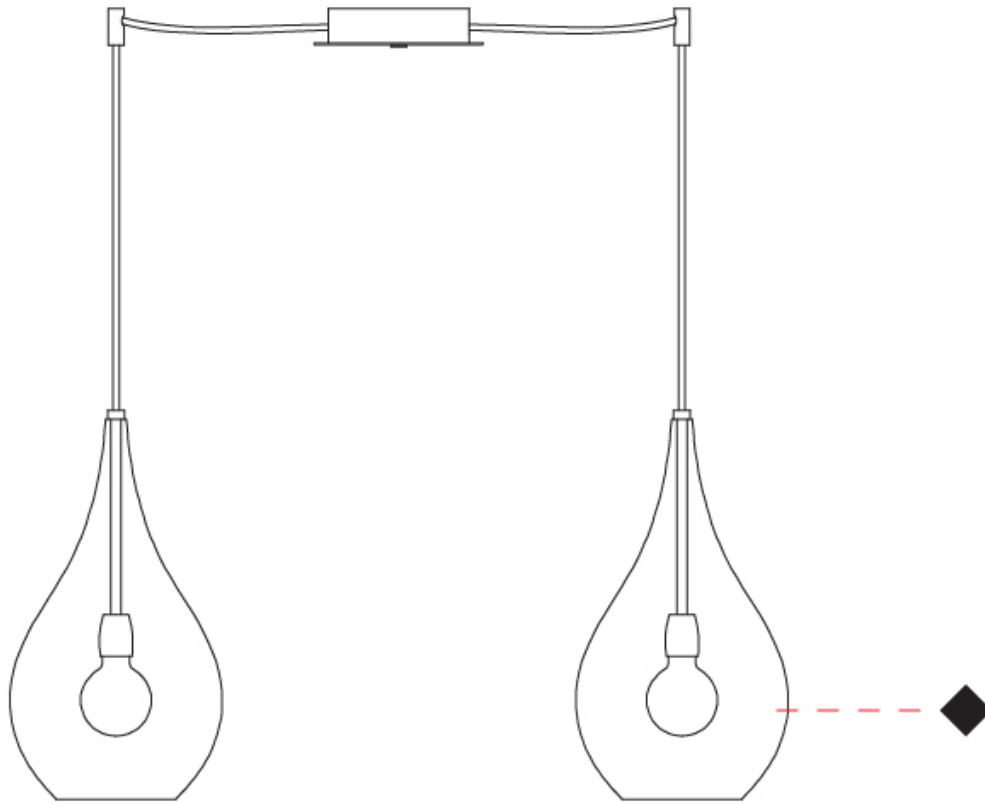

GOCCIA 2 LIGHT SWAG SUSPENSION

D141072-

PROJECT	_____
TYPE	_____
SPECIFIER	_____
QUANTITY	_____
DATE	_____

D