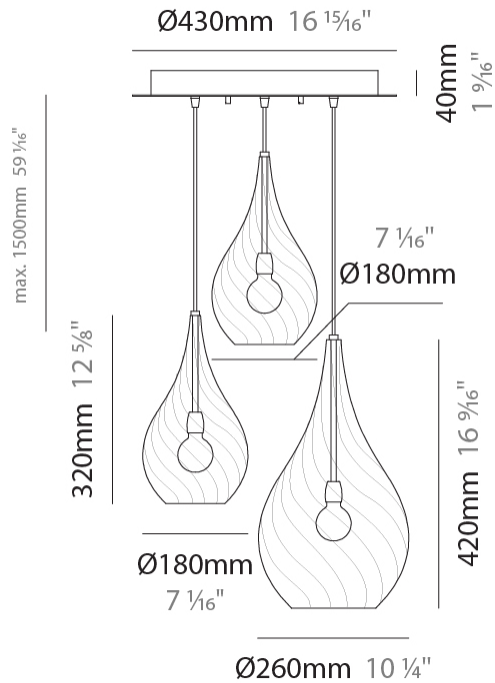

PROJECT	
TYPE	
SPECIFIER	
QUANTITY	
DATE	

GOCCIA 3 LIGHT CLUSTER SUSPENSION

D141074-

base number   Finish
Options

1. To build a product code in our configurator select the specify button on the base model # product page
2. To build a manual product code on this datasheet choose from the options listed below in blue font and add the suffix to the base model #

GENERAL

Series: Goccia
Subseries: Goccia 3 Light Cluster
Partner: Cangiini & Tucci
Division: Design
Installation: Suspension
Product Type: Pendant
Mounting Location: Ceiling

PHYSICAL

Shape: Abstract
Length (mm): 430
Length (in): 16 ¹⁵/₁₆
Max. Overall Height (mm): 1500
Max. Overall Height (in): 59 ¹/₁₆
Weight (kg): 4.6
Weight (lbs): 10.12
Fixture Finish: [AMB](#) / [GRN](#) / [PNK](#) / [RUB](#) / [SKB](#) / [SMK](#) / [TOB](#) / [TRA](#)
Holder Finish: PSS
Fixture Material: Glass / Metal
Primary Material: Glass - Borosilicate
Cable Details: 1500mm Cable

ELECTRICAL

Number of Lamps: 3
Lamp Type: LED Retrofit
Bulb Included: Bulb Not Included
Total Output Wattage (W): 16
Max. Wattage Per Lamp (W): 8 + 8
Lamp Base: E26 + E12
Input Voltage (V): 120

LED

OPTICAL

RATINGS AND CERTIFICATIONS

Certified By: Certified for North American Standards
IP rating: IP20