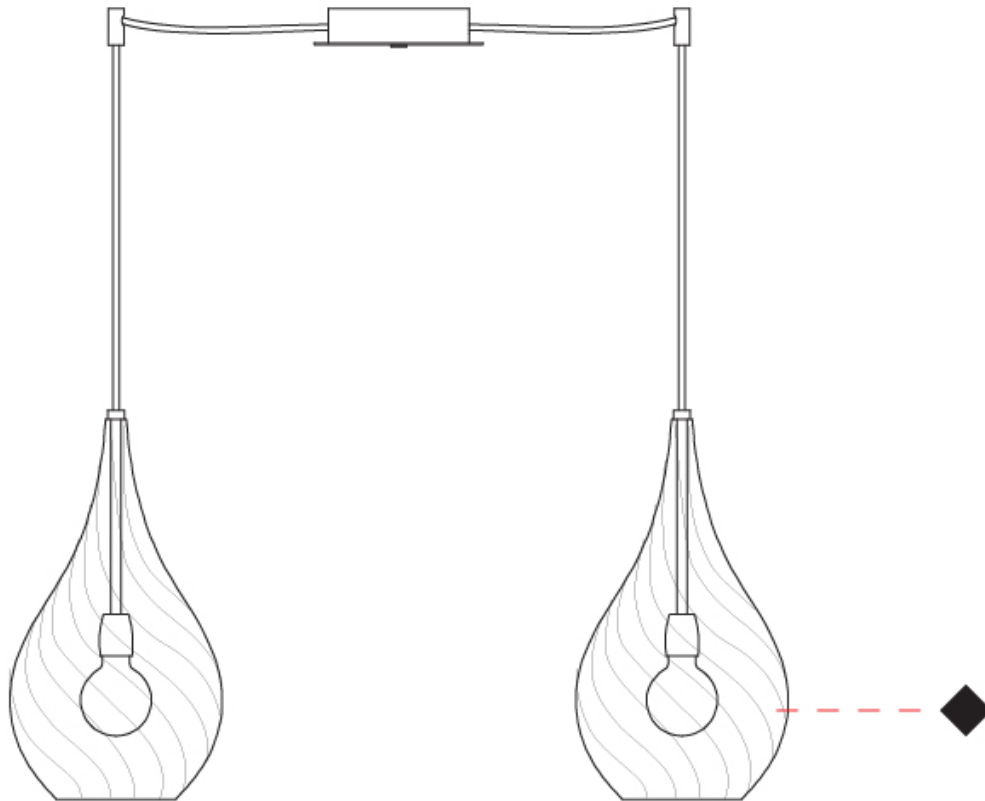

#### PHYSICAL

Shape: Abstract  
Diameter (mm): 180  
Diameter (in): 7 1/16  
Height (mm): 320  
Height (in): 12 5/8  
Max. Overall Height (mm): 1820  
Max. Overall Height (in): 71 5/8  
Light Distribution: Omnidirectional  
Weight (kg): 0.82  
Weight (lbs): 1.81  
Fixture Finish: AMB / GRN / PNK / RUB / SKB / SMK / TOB / TRA  
Holder Finish: CHR  
Fixture Material: Glass / Metal  
Cable Details: 1500mm Cable

#### PHYSICAL

Shape: Abstract  
Diameter (mm): 180  
Diameter (in): 7 1/16  
Height (mm): 320  
Height (in): 12 5/8  
Max. Overall Height (mm): 1820  
Max. Overall Height (in): 71 5/8  
Light Distribution: Omnidirectional  
Weight (kg): 1.54  
Weight (lbs): 3.39  
[Fixture Finish: AMB / GRN / PNK / RUB / SKB / SMK / TOB / TRA](#)  
Holder Finish: CHR  
Fixture Material: Glass / Metal  
Cable Details: 1500mm Cable

#### OPTICAL

## GOCCIA 2 LIGHT SWAG SUSPENSION

D141072-

PROJECT \_\_\_\_\_

TYPE \_\_\_\_\_

SPECIFIER \_\_\_\_\_

QUANTITY \_\_\_\_\_

DATE \_\_\_\_\_

D