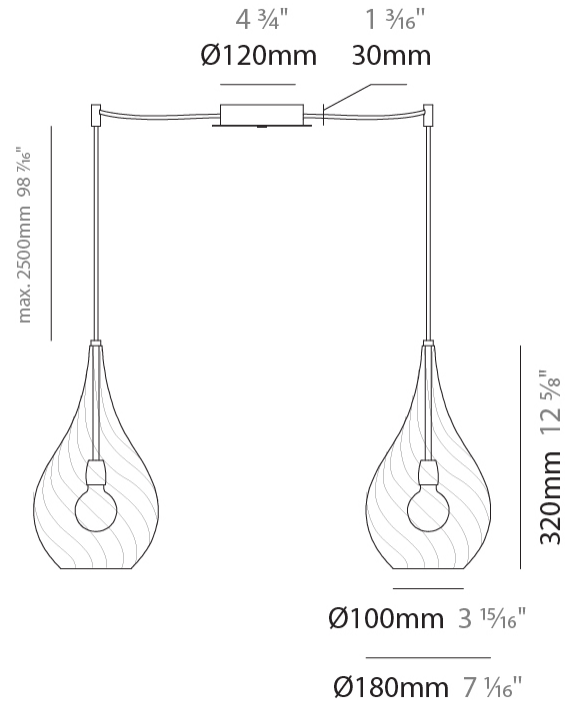

PROJECT	
TYPE	
SPECIFIER	
QUANTITY	
DATE	

GOCCIA 2 LIGHT SWAG SUSPENSION

D141072-

base number   Finish
Options

1. To build a product code in our configurator select the specify button on the base model # product page
2. To build a manual product code on this datasheet choose from the options listed below in blue font and add the suffix to the base model #

GENERAL

Series: Goccia
Subseries: Goccia 2 Light Swag
Brand: Cangini & Tucci
Division: Design
Mounting Type: Suspension
Mounting Location: Ceiling

PHYSICAL

Shape: Abstract
Diameter (mm): 180
Diameter (in): 7 1/16
Height (mm): 320
Height (in): 12 5/8
Max. Overall Height (mm): 1820
Max. Overall Height (in): 71 5/8
Light Distribution: Omnidirectional
Weight (kg): 1.54
Weight (lbs): 3.39
[Fixture Finish: AMB / GRN / PNK / RUB / SKB / SMK / TOB / TRA](#)
Holder Finish: CHR
Fixture Material: Glass / Metal
Cable Details: 1500mm Cable

ELECTRICAL

Number of Lamps: 2
Lamp Type: LED Retrofit
Bulb Included: Bulb Not Included
Total Output Wattage (W): 8
Max. Wattage Per Lamp (W): 4
Lamp Base: E12
Input Voltage (V): 120

LED

OPTICAL

RATINGS AND CERTIFICATIONS

Certified By: Certified for North American Standards
IP rating: IP20