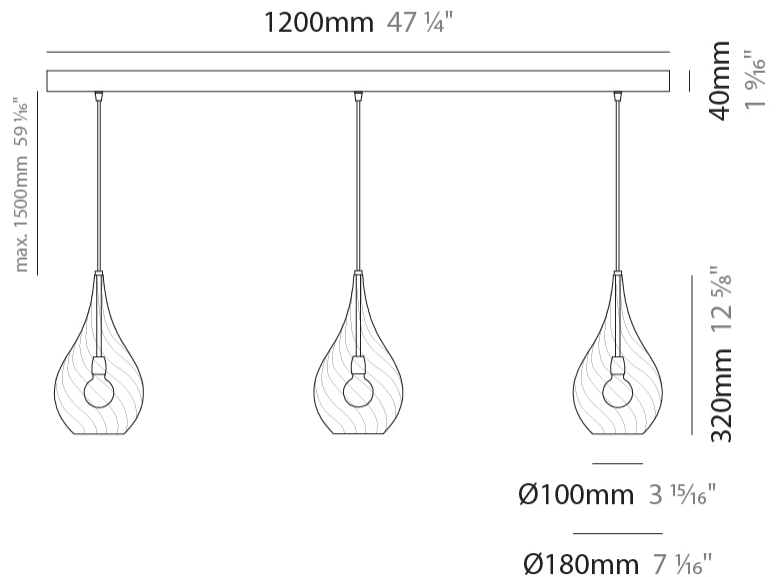

PROJECT
TYPE
SPECIFIER
QUANTITY
DATE

GOCCIA 3 LIGHT LINEAR SUSPENSION

D141073-

base number Finish
Options

1. To build a product code in our configurator select the specify button on the base model # product page
2. To build a manual product code on this datasheet choose from the options listed below in blue font and add the suffix to the base model #

GENERAL

Series: Goccia
Subseries: Goccia 3 Light Linear
Partner: Cangini & Tucci
Division: Design
Installation: Suspension
Product Type: Pendant
Mounting Location: Ceiling

PHYSICAL

Shape: Abstract
Length (mm): 1200
Length (in): 47 1/4
Height (mm): 320
Height (in): 12 5/8
Max. Overall Height (mm): 1820
Max. Overall Height (in): 71 5/8
Weight (kg): 3.4
Weight (lbs): 7.48
Fixture Finish: [AMB / GRN / PNK / RUB / SKB / SMK / TOB / TRA](#)
Holder Finish: PSS
Fixture Material: Glass / Metal
Primary Material: Glass - Borosilicate
Cable Details: 1500mm Cable

ELECTRICAL

Number of Lamps: 3
Lamp Type: LED Retrofit
Bulb Included: Bulb Not Included
Total Output Wattage (W): 12
Max. Wattage Per Lamp (W): 4
Lamp Base: E12
Input Voltage (V): 120

LED

OPTICAL

RATINGS AND CERTIFICATIONS

Certified By: Certified for North American Standards
IP rating: IP20