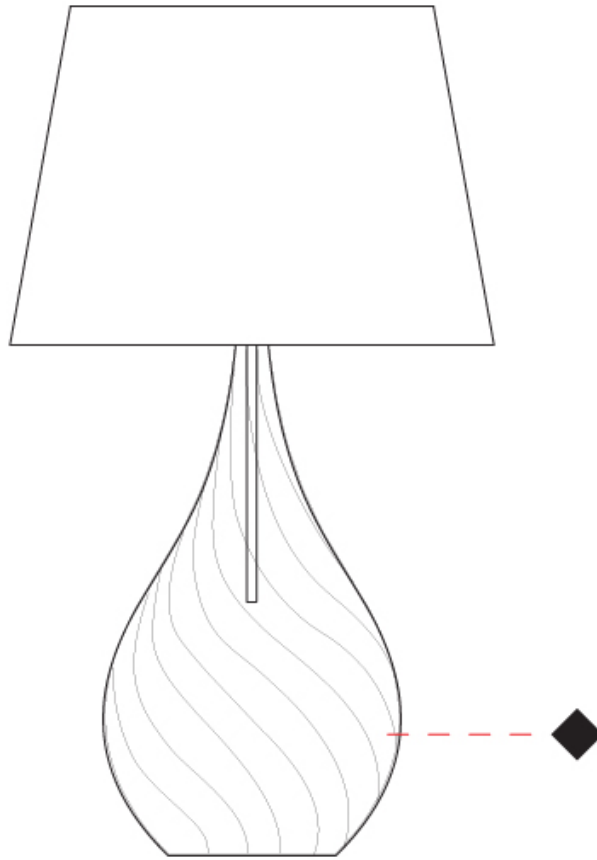

D144007-

PROJECT	_____
TYPE	_____
SPECIFIER	_____
QUANTITY	_____
DATE	_____

D