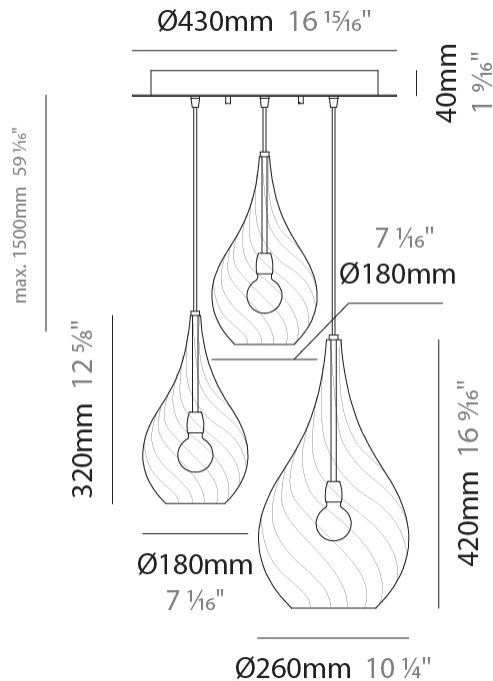

PROJECT	
TYPE	
SPECIFIER	
QUANTITY	
DATE	

GOCCIA 3 LIGHT CLUSTER SUSPENSION

D141074-

base number Finish
Options

1. To build a product code in our configurator select the specify button on the base model # product page
2. To build a manual product code on this datasheet choose from the options listed below in blue font and add the suffix to the base model #

GENERAL

Series: Goccia
Subseries: Goccia 3 Light Cluster
Partner: Cangiini & Tucci
Division: Design
Installation: Suspension
Product Type: Pendant
Mounting Location: Ceiling

PHYSICAL

Shape: Abstract
Length (mm): 430
Length (in): 16 ¹⁵/₁₆
Max. Overall Height (mm): 1500
Max. Overall Height (in): 59 ¹/₁₆
Weight (kg): 4.6
Weight (lbs): 10.12
Fixture Finish: [AMB](#) / [GRN](#) / [PNK](#) / [RUB](#) / [SKB](#) / [SMK](#) / [TOB](#) / [TRA](#)
Holder Finish: PSS
Fixture Material: Glass / Metal
Primary Material: Glass - Borosilicate
Cable Details: 1500mm Cable

ELECTRICAL

Number of Lamps: 3
Lamp Type: LED Retrofit
Bulb Included: Bulb Not Included
Total Output Wattage (W): 16
Max. Wattage Per Lamp (W): 8 + 8
Lamp Base: E26 + E12
Input Voltage (V): 120

LED

OPTICAL

RATINGS AND CERTIFICATIONS

Certified By: Certified for North American Standards
IP rating: IP20