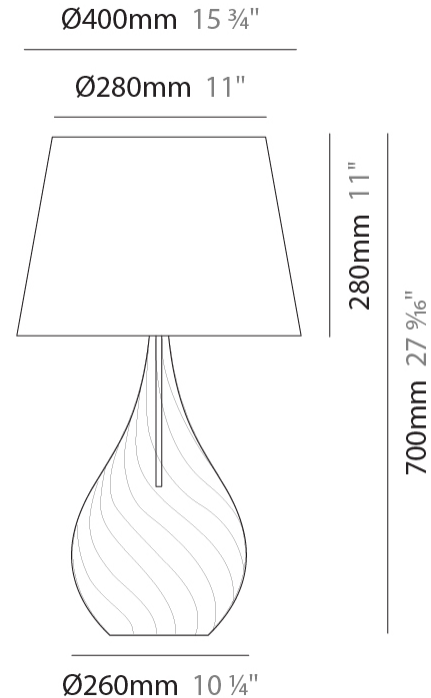

PROJECT
TYPE
SPECIFIER
QUANTITY
DATE

GOCCIA PORTABLE

D144007-

base number Finish
Options

1. To build a product code in our configurator select the specify button on the base model # product page
2. To build a manual product code on this datasheet choose from the options listed below in blue font and add the suffix to the base model #

GENERAL

Series: Goccia
Partner: Cangini & Tucci
Division: Design
Installation: Portable
Product Type: Table
Mounting Location: Table

PHYSICAL

Shape: Abstract
Diameter (mm): 400
Diameter (in): 15 ¾"
Height (mm): 700
Height (in): 27 ⅞"
Weight (kg): 1.48
Weight (lbs): 3.26
Fixture Finish: [AMB](#) / [GRN](#) / [PNK](#) / [RUB](#) / [SKB](#) / [SMK](#) / [TOB](#) / [TRA](#)
Holder Finish: CHR
Fixture Material: Glass / Metal
Primary Material: Glass - Borosilicate
Cable Details: 1500mm Cable

ELECTRICAL

Number of Lamps: 1
Lamp Type: LED Retrofit
Bulb Included: Bulb Not Included
Max. Wattage Per Lamp (W): 8
Lamp Base: E26
Input Voltage (V): 120
Upon Request: 277Vac / GU24

LED

OPTICAL

RATINGS AND CERTIFICATIONS

Certified By: Certified for North American Standards
IP rating: IP20