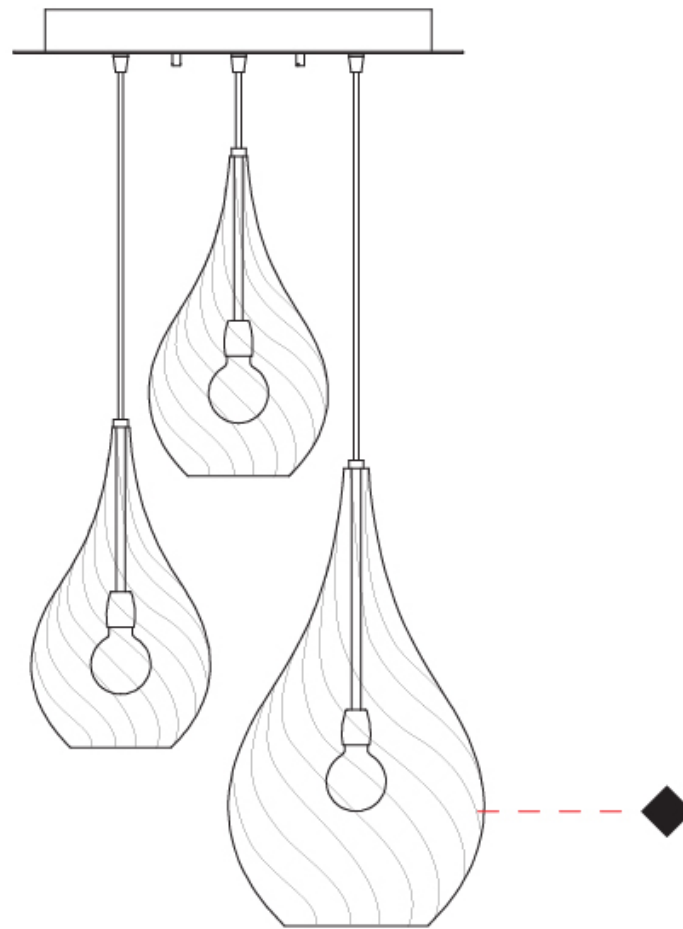

GOCCIA 3 LIGHT CLUSTER SUSPENSION

D141074-

PROJECT

TYPE

SPECIFIER

QUANTITY

DATE

D