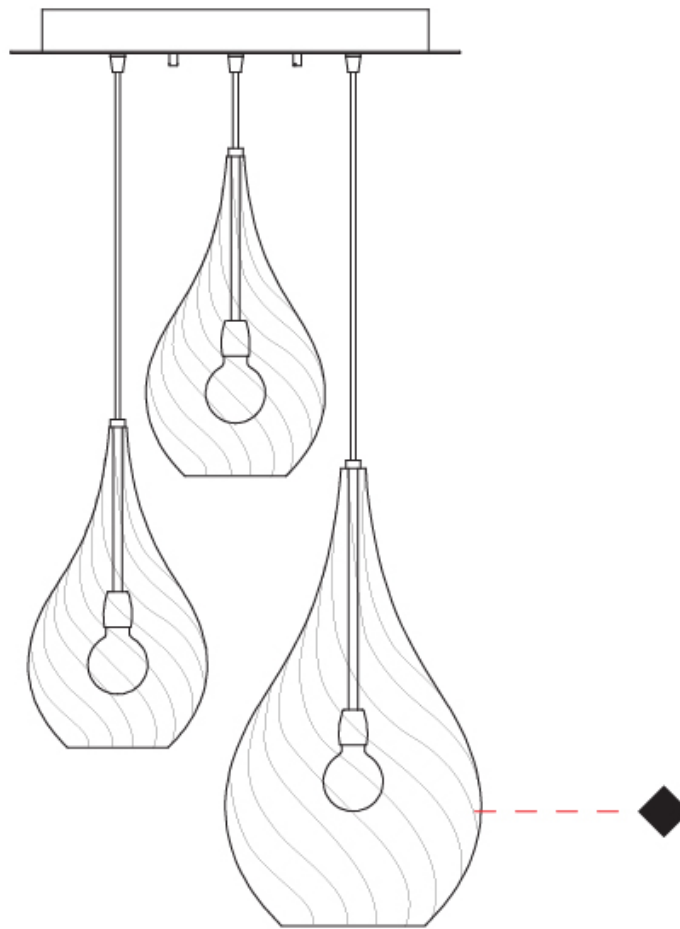

GOCCIA 3 LIGHT CLUSTER SUSPENSION

D141074-

PROJECT	_____
TYPE	_____
SPECIFIER	_____
QUANTITY	_____
DATE	_____

D