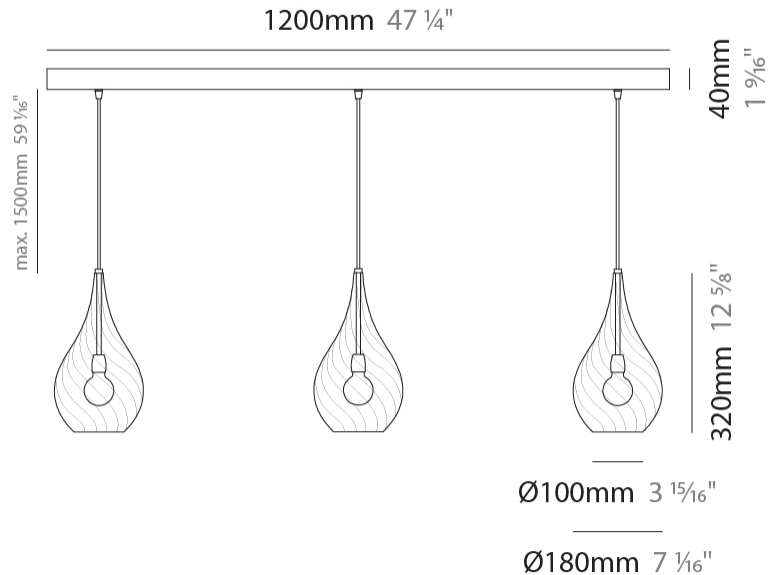

PROJECT
TYPE
SPECIFIER
QUANTITY
DATE

GOCCIA 3 LIGHT LINEAR SUSPENSION

D141073-

base number Finish
Options

1. To build a product code in our configurator select the specify button on the base model # product page
2. To build a manual product code on this datasheet choose from the options listed below in blue font and add the suffix to the base model #

GENERAL

Series: Goccia
Subseries: Goccia 3 Light Linear
Brand: Cangini & Tucci
Division: Design
Mounting Type: Suspension
Mounting Location: Ceiling

PHYSICAL

Shape: Abstract
Length (mm): 1200
Length (in): 47 1/4
Height (mm): 320
Height (in): 12 5/8
Max. Overall Height (mm): 1820
Max. Overall Height (in): 71 5/8
Light Distribution: Omnidirectional
Weight (kg): 3.4
Weight (lbs): 7.48
Fixture Finish: [AMB](#) / [GRN](#) / [PNK](#) / [RUB](#) / [SKB](#) / [SMK](#) / [TOB](#) / [TRA](#)
Holder Finish: PSS
Fixture Material: Glass / Metal
Cable Details: 1500mm Cable

ELECTRICAL

Number of Lamps: 3
Lamp Type: LED Retrofit
Bulb Included: Bulb Not Included
Total Output Wattage (W): 12
Max. Wattage Per Lamp (W): 4
Lamp Base: E12
Input Voltage (V): 120

LED

OPTICAL

RATINGS AND CERTIFICATIONS

Certified By: Certified for North American Standards
IP rating: IP20