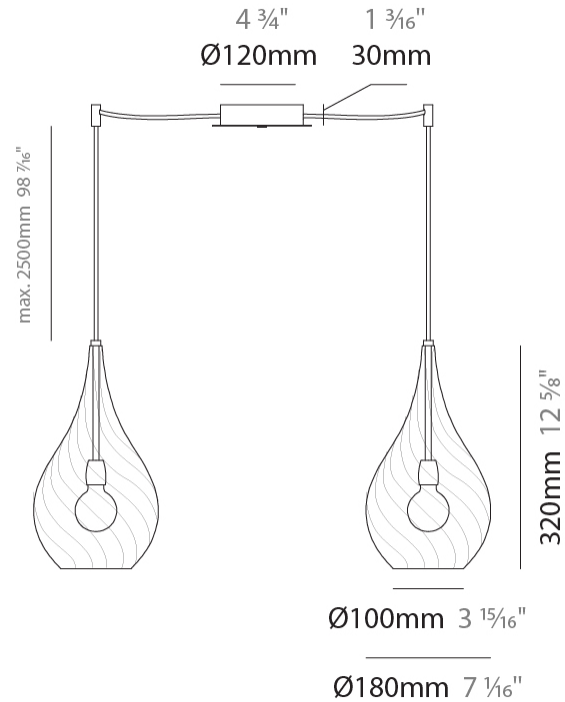

PROJECT	
TYPE	
SPECIFIER	
QUANTITY	
DATE	

GOCCIA 2 LIGHT SWAG SUSPENSION

D141072-

base number Finish
Options

1. To build a product code in our configurator select the specify button on the base model # product page
2. To build a manual product code on this datasheet choose from the options listed below in blue font and add the suffix to the base model #

GENERAL

Series: Goccia
Subseries: Goccia 2 Light Swag
Brand: Cangini & Tucci
Division: Design
Mounting Type: Suspension
Mounting Location: Ceiling

PHYSICAL

Shape: Abstract
Diameter (mm): 180
Diameter (in): 7 1/16
Height (mm): 320
Height (in): 12 5/8
Max. Overall Height (mm): 1820
Max. Overall Height (in): 71 5/8
Light Distribution: Omnidirectional
Weight (kg): 1.54
Weight (lbs): 3.39
Fixture Finish: [AMB](#) / [GRN](#) / [PNK](#) / [RUB](#) / [SKB](#) / [SMK](#) / [TOB](#) / [TRA](#)
Holder Finish: CHR
Fixture Material: Glass / Metal
Cable Details: 1500mm Cable

ELECTRICAL

Number of Lamps: 2
Lamp Type: LED Retrofit
Bulb Included: Bulb Not Included
Total Output Wattage (W): 8
Max. Wattage Per Lamp (W): 4
Lamp Base: E12
Input Voltage (V): 120

LED

OPTICAL

RATINGS AND CERTIFICATIONS

Certified By: Certified for North American Standards
IP rating: IP20