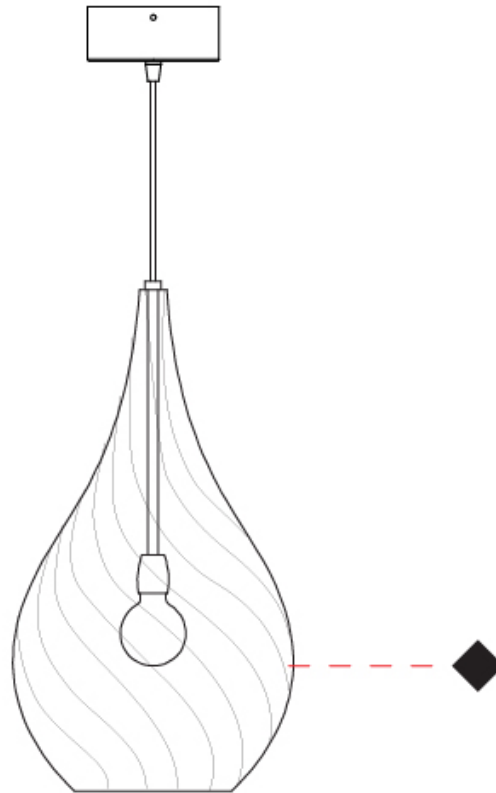

GOCCIA MONOPOINT SUSPENSION

D141066-

PROJECT

TYPE

SPECIFIER

QUANTITY

DATE

D