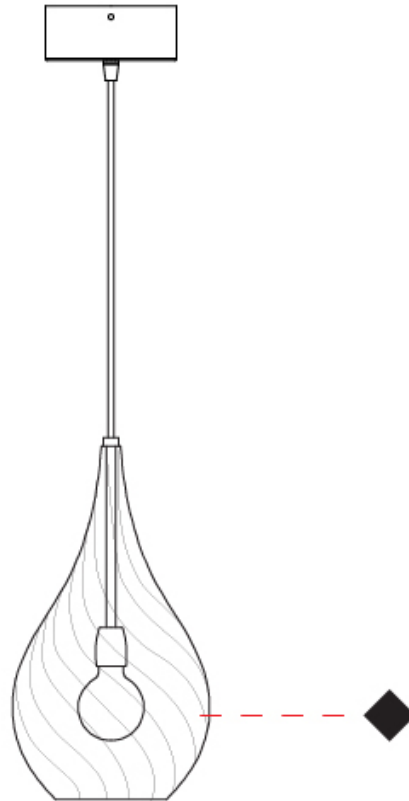

GOCCIA MONOPOINT SUSPENSION

D141065-

PROJECT

TYPE

SPECIFIER

QUANTITY

DATE

D