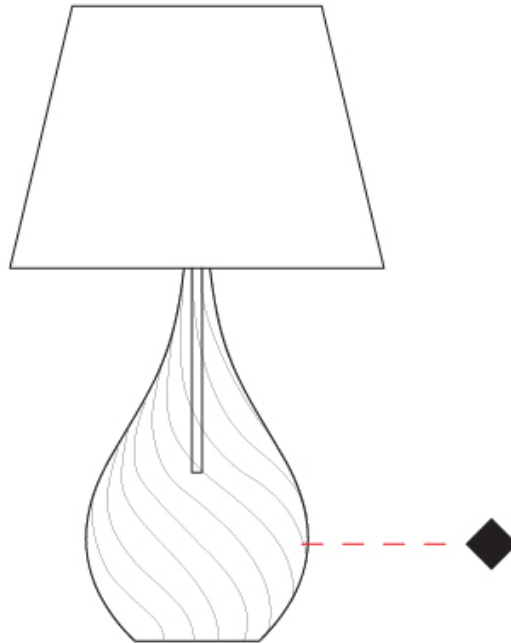

D144006-

PROJECT

TYPE

SPECIFIER

QUANTITY

DATE

D