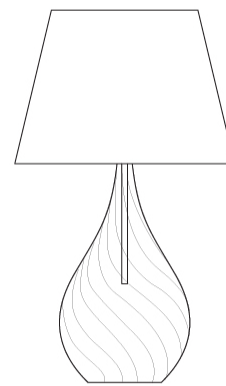

Ø300mm 11 ¹³/₁₆"

Ø200mm 7 ⁷/₈"