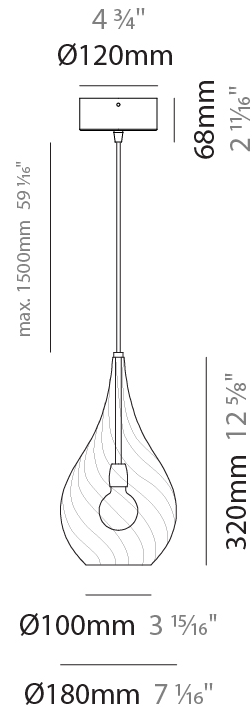

GOCCIA MONOPOINT SUSPENSION

D141065-

base number   Finish
Options

1. To build a product code in our configurator select the specify button on the base model # product page
2. To build a manual product code on this datasheet choose from the options listed below in blue font and add the suffix to the base model #

GENERAL

Series: Goccia
Subseries: Goccia Monopoint
Brand: Cangini & Tucci
Division: Design
Mounting Type: Suspension
Mounting Location: Ceiling

PHYSICAL

Shape: Abstract
Diameter (mm): 180
Diameter (in): 7 1/16
Height (mm): 320
Height (in): 12 5/8
Max. Overall Height (mm): 1820
Max. Overall Height (in): 71 5/8
Light Distribution: Omnidirectional
Weight (kg): 0.82
Weight (lbs): 1.81
Fixture Finish: AMB / GRN / PNK / RUB / SKB / SMK / TOB / TRA
Holder Finish: CHR
Fixture Material: Glass / Metal
Cable Details: 1500mm Cable

ELECTRICAL

Number of Lamps: 1
Lamp Type: LED Retrofit
Bulb Included: Bulb Not Included
Max. Wattage Per Lamp (W): 4
Lamp Base: E12
Input Voltage (V): 120

LED

OPTICAL

RATINGS AND CERTIFICATIONS

Certified By: Certified for North American Standards
IP rating: IP20

PROJECT	_____
TYPE	_____
SPECIFIER	_____
QUANTITY	_____
DATE	_____