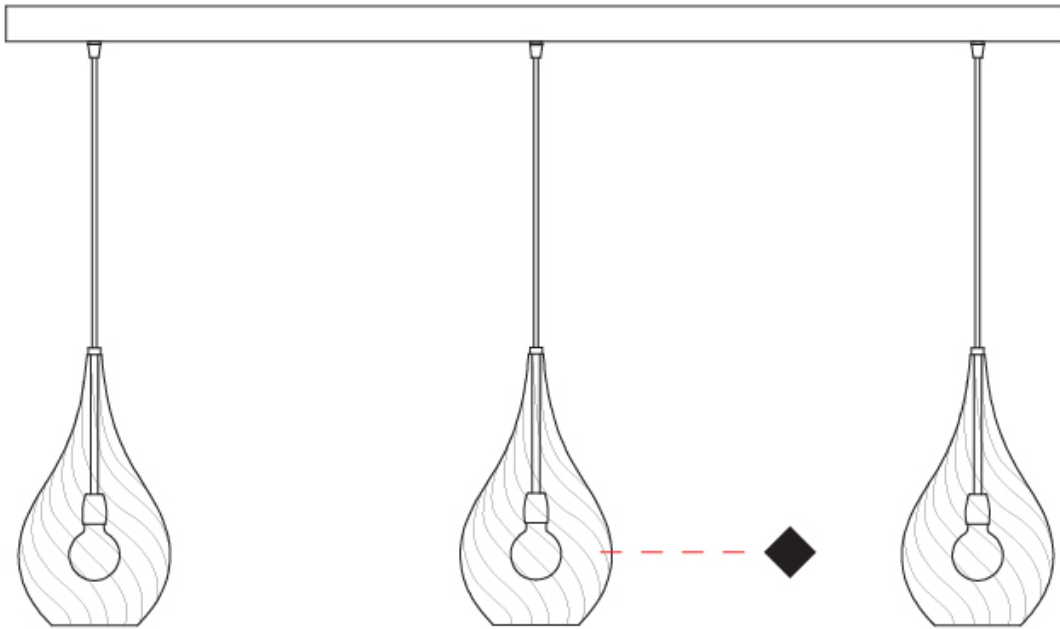

GOCCIA 3 LIGHT LINEAR SUSPENSION

D141073-

PROJECT	_____
TYPE	_____
SPECIFIER	_____
QUANTITY	_____
DATE	_____

D