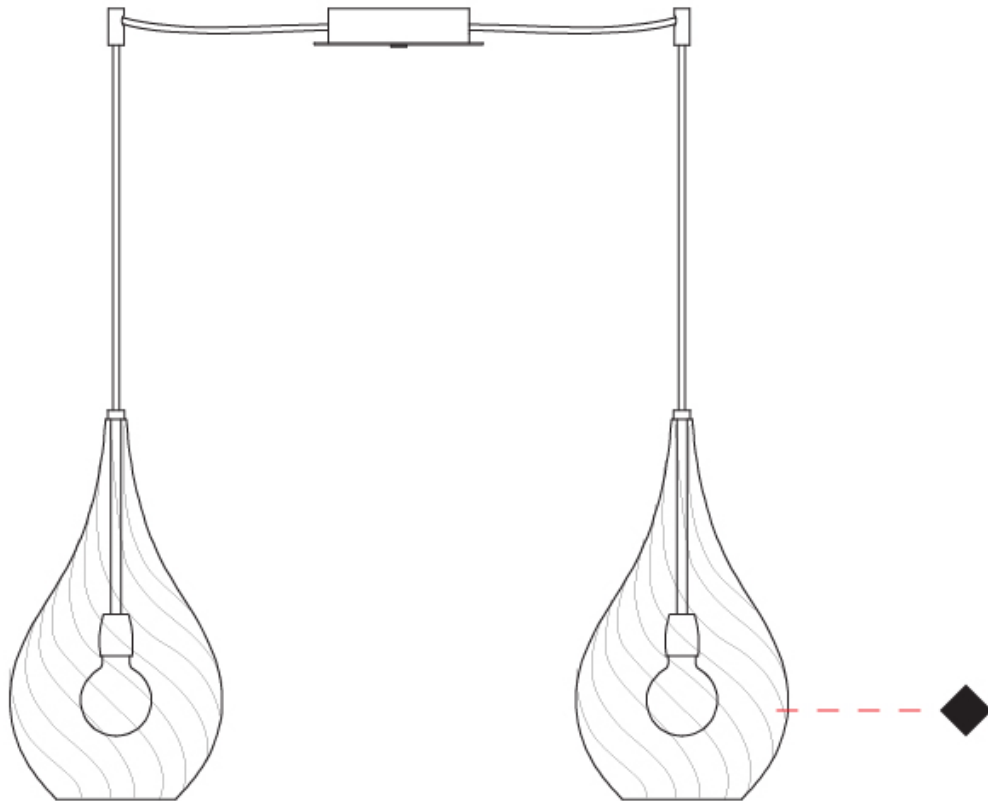

GOCCIA 2 LIGHT SWAG SUSPENSION

D141072-

PROJECT	_____
TYPE	_____
SPECIFIER	_____
QUANTITY	_____
DATE	_____

D