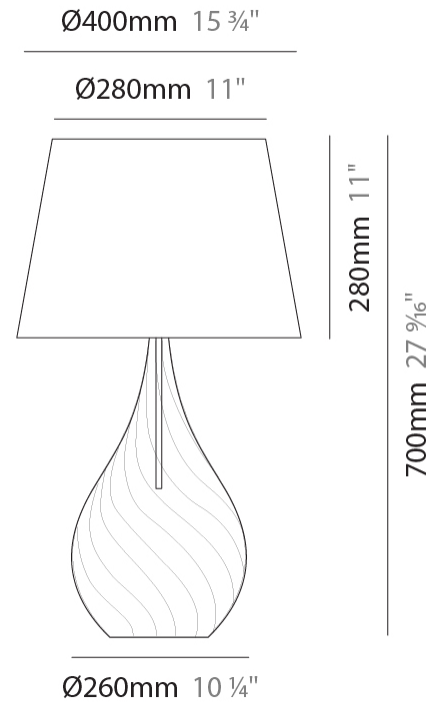

PROJECT
TYPE
SPECIFIER
QUANTITY
DATE

GOCCIA PORTABLE

D144007-

base number   Finish
Options

1. To build a product code in our configurator select the specify button on the base model # product page
2. To build a manual product code on this datasheet choose from the options listed below in blue font and add the suffix to the base model #

GENERAL

Series: Goccia
Brand: Cangini & Tucci
Division: Design
Mounting Type: Portable
Mounting Location: Table

PHYSICAL

Shape: Abstract
Diameter (mm): 400
Diameter (in): 15 ³/₄
Height (mm): 700
Height (in): 27 ⁹/₁₆
Light Distribution: Omnidirectional
Weight (kg): 1.48
Weight (lbs): 3.26
Fixture Finish: [AMB](#) / [GRN](#) / [PNK](#) / [RUB](#) / [SKB](#) / [SMK](#) / [TOB](#) / [TRA](#)
Holder Finish: CHR
Fixture Material: Glass / Metal
Cable Details: 1500mm Cable

ELECTRICAL

Number of Lamps: 1
Lamp Type: LED Retrofit
Bulb Included: Bulb Not Included
Max. Wattage Per Lamp (W): 8
Lamp Base: E26
Input Voltage (V): 120
Upon Request: 277Vac / GU24

LED

OPTICAL

RATINGS AND CERTIFICATIONS

Certified By: Certified for North American Standards
IP rating: IP20