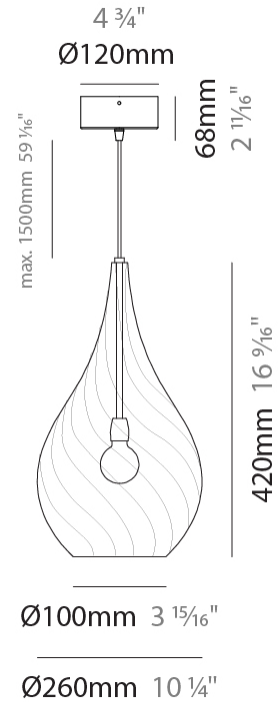

GOCCIA MONOPOINT SUSPENSION

D141066-

base number Finish
Options

1. To build a product code in our configurator select the specify button on the base model # product page
2. To build a manual product code on this datasheet choose from the options listed below in blue font and add the suffix to the base model #

GENERAL

Series: Goccia
Subseries: Goccia Monopoint
Brand: Cangini & Tucci
Division: Design
Mounting Type: Suspension
Mounting Location: Ceiling

PHYSICAL

Shape: Abstract
Diameter (mm): 260
Diameter (in): 10 ¼
Height (mm): 420
Height (in): 16 ⅙
Max. Overall Height (mm): 1920
Max. Overall Height (in): 75 ⅙
Light Distribution: Omnidirectional
Weight (kg): 1.085
Weight (lbs): 2.39
[Fixture Finish: AMB / GRN / PNK / RUB / SKB / SMK / TOB / TRA](#)
Holder Finish: CHR
Fixture Material: Glass / Metal
Cable Details: 1500mm Cable

ELECTRICAL

Number of Lamps: 1
Lamp Type: LED Retrofit
Bulb Included: Bulb Not Included
Max. Wattage Per Lamp (W): 8
Lamp Base: E26
Input Voltage (V): 120
Upon Request: 277Vac / GU24

LED

OPTICAL

RATINGS AND CERTIFICATIONS

Certified By: Certified for North American Standards
IP rating: IP20

PROJECT
TYPE
SPECIFIER
QUANTITY
DATE