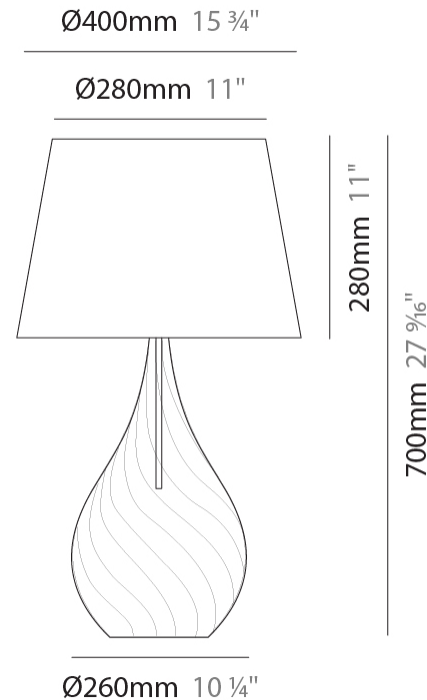

GOCCIA PORTABLE

D144007-

base number Finish
Options

PROJECT
TYPE
SPECIFIER
QUANTITY
DATE

1. To build a product code in our configurator select the specify button on the base model # product page
2. To build a manual product code on this datasheet choose from the options listed below in blue font and add the suffix to the base model #

GENERAL

Series: Goccia
Brand: Cangiini & Tucci
Division: Design
Mounting Type: Portable
Mounting Location: Table

PHYSICAL

Shape: Abstract
Diameter (mm): 400
Diameter (in): 15 3/4
Height (mm): 700
Height (in): 27 9/16
Light Distribution: Omnidirectional
Weight (kg): 1.48
Weight (lbs): 3.26
Fixture Finish: [AMB](#) / [GRN](#) / [PNK](#) / [RUB](#) / [SKB](#) / [SMK](#) / [TOB](#) / [TRA](#)
Holder Finish: CHR
Fixture Material: Glass / Metal
Cable Details: 1500mm Cable

ELECTRICAL

Number of Lamps: 1
Lamp Type: LED Retrofit
Bulb Included: Bulb Not Included
Max. Wattage Per Lamp (W): 8
Lamp Base: E26
Input Voltage (V): 120
Upon Request: 277Vac / GU24

LED

OPTICAL

RATINGS AND CERTIFICATIONS

Certified By: Certified for North American Standards
IP rating: IP20