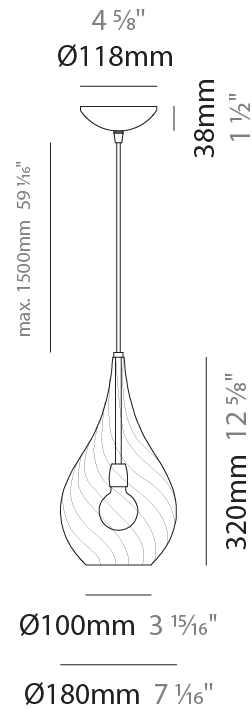

GOCCIA MONOPOINT SUSPENSION

D141065-

base number Finish
Options

- To build a product code in our configurator select the specify button on the base model # product page
- To build a manual product code on this datasheet choose from the options listed below in blue font and add the suffix to the base model #

GENERAL

Series: Goccia
Subseries: Goccia Monopoint
Partner: Cangini & Tucci
Division: Design
Installation: Suspension
Product Type: Pendant
Mounting Location: Ceiling

PHYSICAL

Shape: Abstract
Diameter (mm): 180
Diameter (in): 7 1/8
Height (mm): 320
Height (in): 12 5/8
Max. Overall Height (mm): 1820
Max. Overall Height (in): 71 5/8
Weight (kg): 0.82
Weight (lbs): 1.81
[Fixture Finish: AMB / GRN / PNK / RUB / SKB / SMK / TOB / TRA](#)
Holder Finish: CHR
Fixture Material: Glass / Metal
Primary Material: Glass - Borosilicate
Cable Details: 1500mm Cable

ELECTRICAL

Number of Lamps: 1
Lamp Type: LED Retrofit
Bulb Included: Bulb Not Included
Max. Wattage Per Lamp (W): 4
Lamp Base: E12
Input Voltage (V): 120

LED

OPTICAL

RATINGS AND CERTIFICATIONS

Certified By: Certified for North American Standards
IP rating: IP20

GENERAL

Series: Goccia
Subseries: Goccia 2 Light Swag
Partner: Cangiini & Tucci
Division: Design
Installation: Suspension
Product Type: Pendant
Mounting Location: Ceiling

PHYSICAL

Shape: Abstract
Diameter (mm): 180
Diameter (in): 7 1/8
Height (mm): 320
Height (in): 12 5/8
Max. Overall Height (mm): 1820
Max. Overall Height (in): 71 5/8
Weight (kg): 1.54
Weight (lbs): 3.39
[Fixture Finish: AMB / GRN / PNK / RUB / SKB / SMK / TOB / TRA](#)
Holder Finish: CHR
Fixture Material: Glass / Metal
Primary Material: Glass - Borosilicate
Cable Details: 1500mm Cable