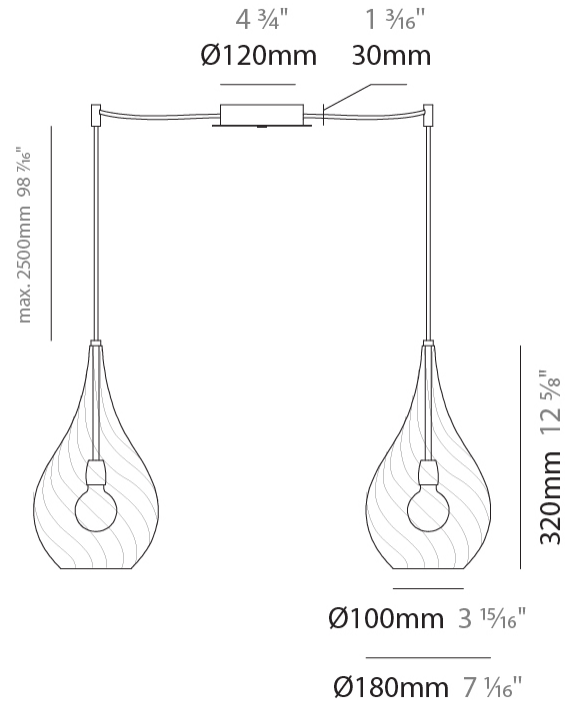

GENERAL

Series: Goccia
Subseries: Goccia Monopoint
Partner: Cangini & Tucci
Division: Design
Installation: Suspension
Product Type: Pendant
Mounting Location: Ceiling

PHYSICAL

Shape: Abstract
Diameter (mm): 180
Diameter (in): 7 1/8
Height (mm): 320
Height (in): 12 5/8
Max. Overall Height (mm): 1820
Max. Overall Height (in): 71 5/8
Weight (kg): 0.82
Weight (lbs): 1.81
[Fixture Finish: AMB / GRN / PNK / RUB / SKB / SMK / TOB / TRA](#)
Holder Finish: CHR
Fixture Material: Glass / Metal
Primary Material: Glass - Borosilicate
Cable Details: 1500mm Cable

GENERAL

Series: Goccia
Subseries: Goccia 2 Light Swag
Partner: Cangiini & Tucci
Division: Design
Installation: Suspension
Product Type: Pendant
Mounting Location: Ceiling

PHYSICAL

Shape: Abstract
Diameter (mm): 180
Diameter (in): 7 1/8
Height (mm): 320
Height (in): 12 5/8
Max. Overall Height (mm): 1820
Max. Overall Height (in): 71 5/8
Weight (kg): 1.54
Weight (lbs): 3.39
[Fixture Finish: AMB / GRN / PNK / RUB / SKB / SMK / TOB / TRA](#)
Holder Finish: CHR
Fixture Material: Glass / Metal
Primary Material: Glass - Borosilicate
Cable Details: 1500mm Cable

Certified By: Certified for North American Standards
IP rating: IP20

GOCCIA 2 LIGHT SWAG SUSPENSION

D141072-

PROJECT	_____
TYPE	_____
SPECIFIER	_____
QUANTITY	_____
DATE	_____

D

GOCCIA COLOR FINISH CHART

PROJECT	_____
TYPE	_____
SPECIFIER	_____
QUANTITY	_____
DATE	_____