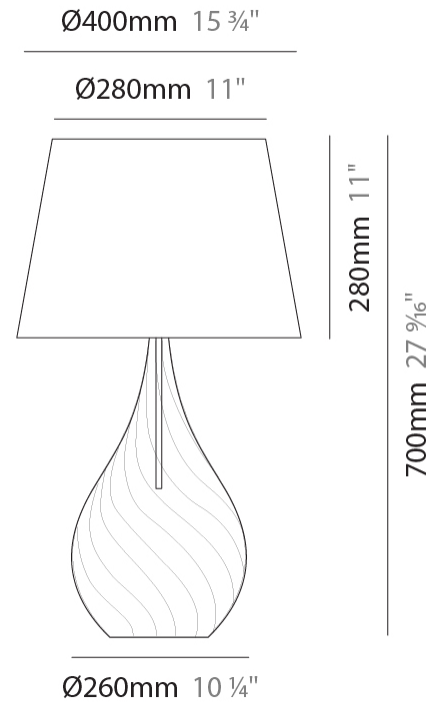

GOCCIA PORTABLE

D144007-

base number   Finish
Options

PROJECT	_____
TYPE	_____
SPECIFIER	_____
QUANTITY	_____
DATE	_____

1. To build a product code in our configurator select the specify button on the base model # product page
2. To build a manual product code on this datasheet choose from the options listed below in blue font and add the suffix to the base model #

GENERAL

Series: Goccia _____
Brand: Cangini & Tucci _____
Division: Design _____
Mounting Type: Portable _____
Mounting Location: Table _____

PHYSICAL

Shape: Abstract _____
Diameter (mm): 400 _____
Diameter (in): 15 ³/₄ _____
Height (mm): 700 _____
Height (in): 27 ⁹/₁₆ _____
Light Distribution: Omnidirectional _____
Weight (kg): 1.48 _____
Weight (lbs): 3.26 _____
Fixture Finish: [AMB](#) / [GRN](#) / [PNK](#) / [RUB](#) / [SKB](#) / [SMK](#) / [TOB](#) / [TRA](#) _____
Holder Finish: CHR _____
Fixture Material: Glass / Metal _____
Cable Details: 1500mm Cable _____

ELECTRICAL

Number of Lamps: 1 _____
Lamp Type: LED Retrofit _____
Bulb Included: Bulb Not Included _____
Max. Wattage Per Lamp (W): 8 _____
Lamp Base: E26 _____
Input Voltage (V): 120 _____
Upon Request: 277Vac / GU24 _____

LED

OPTICAL

RATINGS AND CERTIFICATIONS

Certified By: Certified for North American Standards _____
IP rating: IP20 _____