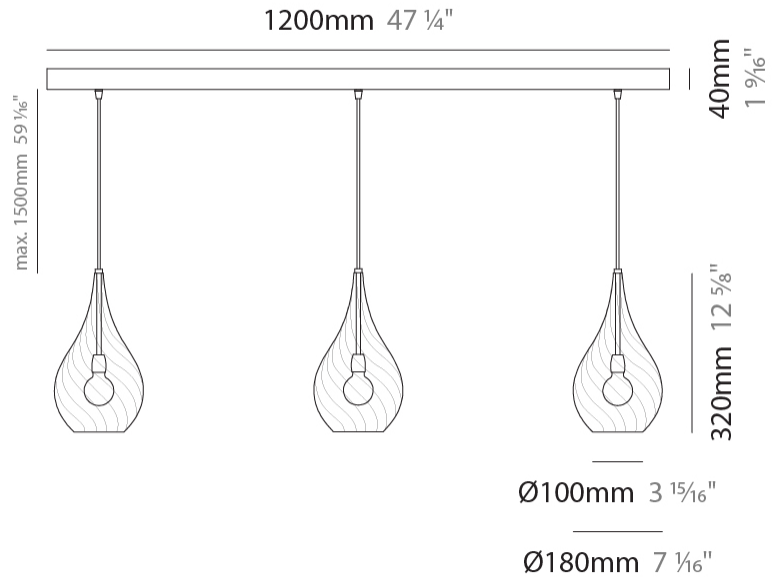

PROJECT
TYPE
SPECIFIER
QUANTITY
DATE

GOCCIA 3 LIGHT LINEAR SUSPENSION

D141073-

base number Finish
Options

1. To build a product code in our configurator select the specify button on the base model # product page
2. To build a manual product code on this datasheet choose from the options listed below in blue font and add the suffix to the base model #

GENERAL

Series: Goccia
Subseries: Goccia 3 Light Linear
Brand: Cangini & Tucci
Division: Design
Mounting Type: Suspension
Mounting Location: Ceiling

PHYSICAL

Shape: Abstract
Length (mm): 1200
Length (in): 47 1/4
Height (mm): 320
Height (in): 12 5/8
Max. Overall Height (mm): 1820
Max. Overall Height (in): 71 5/8
Light Distribution: Omnidirectional
Weight (kg): 3.4
Weight (lbs): 7.48
Fixture Finish: [AMB](#) / [GRN](#) / [PNK](#) / [RUB](#) / [SKB](#) / [SMK](#) / [TOB](#) / [TRA](#)
Holder Finish: PSS
Fixture Material: Glass / Metal
Cable Details: 1500mm Cable

ELECTRICAL

Number of Lamps: 3
Lamp Type: LED Retrofit
Bulb Included: Bulb Not Included
Total Output Wattage (W): 12
Max. Wattage Per Lamp (W): 4
Lamp Base: E12
Input Voltage (V): 120

LED

OPTICAL

RATINGS AND CERTIFICATIONS

Certified By: Certified for North American Standards
IP rating: IP20