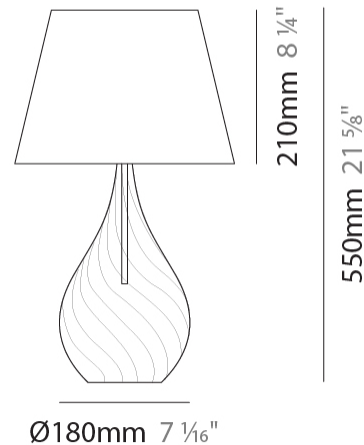

Ø300mm 11 ¹³/₁₆"

Ø200mm 7 ⁷/₈"