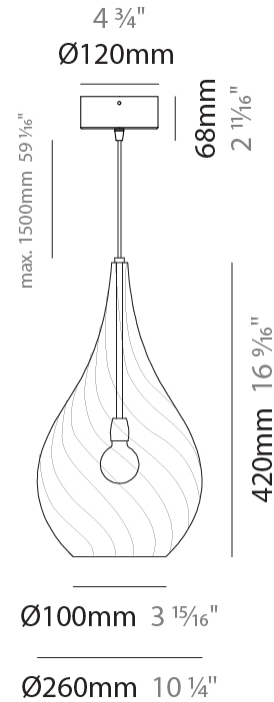

GOCCIA MONOPOINT SUSPENSION

D141066-

base number   Finish
Options

1. To build a product code in our configurator select the specify button on the base model # product page
2. To build a manual product code on this datasheet choose from the options listed below in blue font and add the suffix to the base model #

GENERAL

Series: Goccia
Subseries: Goccia Monopoint
Brand: Cangini & Tucci
Division: Design
Mounting Type: Suspension
Mounting Location: Ceiling

PHYSICAL

Shape: Abstract
Diameter (mm): 260
Diameter (in): 10 ¼
Height (mm): 420
Height (in): 16 ⅙
Max. Overall Height (mm): 1920
Max. Overall Height (in): 75 ⅙
Light Distribution: Omnidirectional
Weight (kg): 1.085
Weight (lbs): 2.39
Fixture Finish: [AMB / GRN / PNK / RUB / SKB / SMK / TOB / TRA](#)
Holder Finish: CHR
Fixture Material: Glass / Metal
Cable Details: 1500mm Cable

ELECTRICAL

Number of Lamps: 1
Lamp Type: LED Retrofit
Bulb Included: Bulb Not Included
Max. Wattage Per Lamp (W): 8
Lamp Base: E26
Input Voltage (V): 120
Upon Request: 277Vac / GU24

LED

OPTICAL

RATINGS AND CERTIFICATIONS

Certified By: Certified for North American Standards
IP rating: IP20

PROJECT	_____
TYPE	_____
SPECIFIER	_____
QUANTITY	_____
DATE	_____