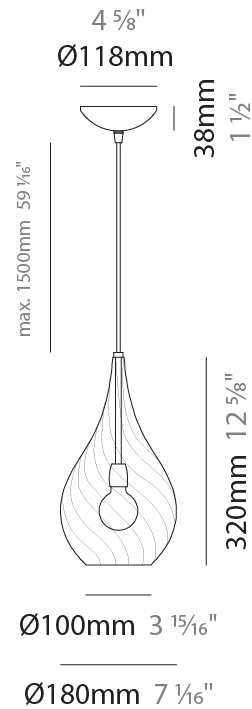

GOCCIA MONOPOINT SUSPENSION

D141065-

base number   Finish
Options

1. To build a product code in our configurator select the specify button on the base model # product page
2. To build a manual product code on this datasheet choose from the options listed below in blue font and add the suffix to the base model #

GENERAL

Series: Goccia
Subseries: Goccia Monopoint
Partner: Cangiini & Tucci
Division: Design
Installation: Suspension
Product Type: Pendant
Mounting Location: Ceiling

PHYSICAL

Shape: Abstract
Diameter (mm): 180
Diameter (in): 7 1/8
Height (mm): 320
Height (in): 12 5/8
Max. Overall Height (mm): 1820
Max. Overall Height (in): 71 5/8
Weight (kg): 0.82
Weight (lbs): 1.81
Fixture Finish: AMB / GRN / PNK / RUB / SKB / SMK / TOB / TRA
Holder Finish: CHR
Fixture Material: Glass / Metal
Primary Material: Glass - Borosilicate
Cable Details: 1500mm Cable

ELECTRICAL

Number of Lamps: 1
Lamp Type: LED Retrofit
Bulb Included: Bulb Not Included
Max. Wattage Per Lamp (W): 4
Lamp Base: E12
Input Voltage (V): 120

LED

OPTICAL

RATINGS AND CERTIFICATIONS

Certified By: Certified for North American Standards
IP rating: IP20

PROJECT	_____
TYPE	_____
SPECIFIER	_____
QUANTITY	_____
DATE	_____