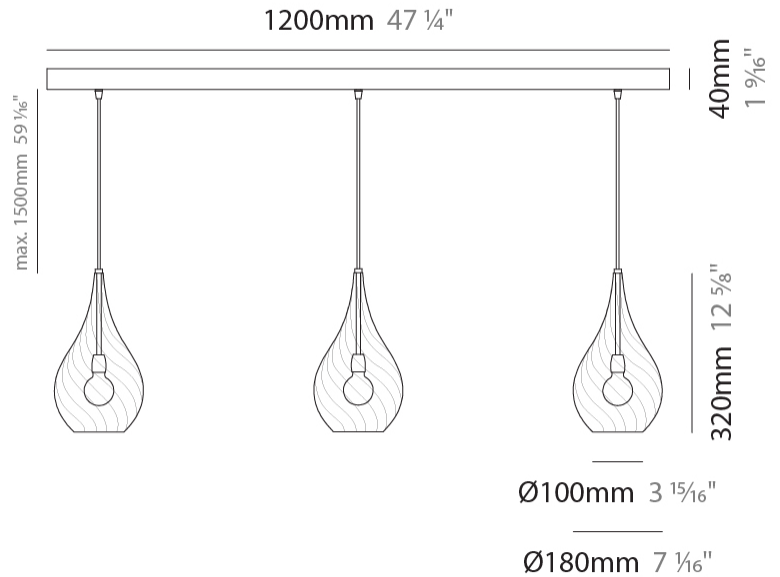

PROJECT	_____
TYPE	_____
SPECIFIER	_____
QUANTITY	_____
DATE	_____

GOCCIA 3 LIGHT LINEAR SUSPENSION

D141073-

base number   Finish
Options

1. To build a product code in our configurator select the specify button on the base model # product page
2. To build a manual product code on this datasheet choose from the options listed below in blue font and add the suffix to the base model #

GENERAL

Series: Goccia
Subseries: Goccia 3 Light Linear
Partner: Cangini & Tucci
Division: Design
Installation: Suspension
Product Type: Pendant
Mounting Location: Ceiling

PHYSICAL

Shape: Abstract
Length (mm): 1200
Length (in): 47 1/4
Height (mm): 320
Height (in): 12 5/8
Max. Overall Height (mm): 1820
Max. Overall Height (in): 71 5/8
Weight (kg): 3.4
Weight (lbs): 7.48
Fixture Finish: [AMB / GRN / PNK / RUB / SKB / SMK / TOB / TRA](#)
Holder Finish: PSS
Fixture Material: Glass / Metal
Primary Material: Glass - Borosilicate
Cable Details: 1500mm Cable

ELECTRICAL

Number of Lamps: 3
Lamp Type: LED Retrofit
Bulb Included: Bulb Not Included
Total Output Wattage (W): 12
Max. Wattage Per Lamp (W): 4
Lamp Base: E12
Input Voltage (V): 120

LED

OPTICAL

RATINGS AND CERTIFICATIONS

Certified By: Certified for North American Standards
IP rating: IP20