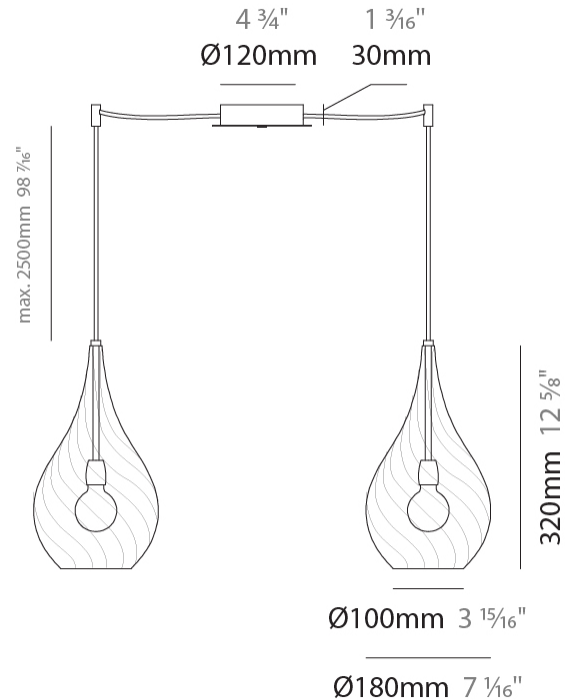

PROJECT	
TYPE	
SPECIFIER	
QUANTITY	
DATE	

GOCCIA 2 LIGHT SWAG SUSPENSION

D141072-

base number   Finish
Options

1. To build a product code in our configurator select the specify button on the base model # product page
2. To build a manual product code on this datasheet choose from the options listed below in blue font and add the suffix to the base model #

GENERAL

Series: Goccia
Subseries: Goccia 2 Light Swag
Partner: Cangiini & Tucci
Division: Design
Installation: Suspension
Product Type: Pendant
Mounting Location: Ceiling

PHYSICAL

Shape: Abstract
Diameter (mm): 180
Diameter (in): 7 1/8
Height (mm): 320
Height (in): 12 5/8
Max. Overall Height (mm): 1820
Max. Overall Height (in): 71 5/8
Weight (kg): 1.54
Weight (lbs): 3.39
Fixture Finish: [AMB](#) / [GRN](#) / [PNK](#) / [RUB](#) / [SKB](#) / [SMK](#) / [TOB](#) / [TRA](#)
Holder Finish: CHR
Fixture Material: Glass / Metal
Primary Material: Glass - Borosilicate
Cable Details: 1500mm Cable

ELECTRICAL

Number of Lamps: 2
Lamp Type: LED Retrofit
Bulb Included: Bulb Not Included
Total Output Wattage (W): 8
Max. Wattage Per Lamp (W): 4
Lamp Base: E12
Input Voltage (V): 120

LED

OPTICAL

RATINGS AND CERTIFICATIONS

Certified By: Certified for North American Standards
IP rating: IP20