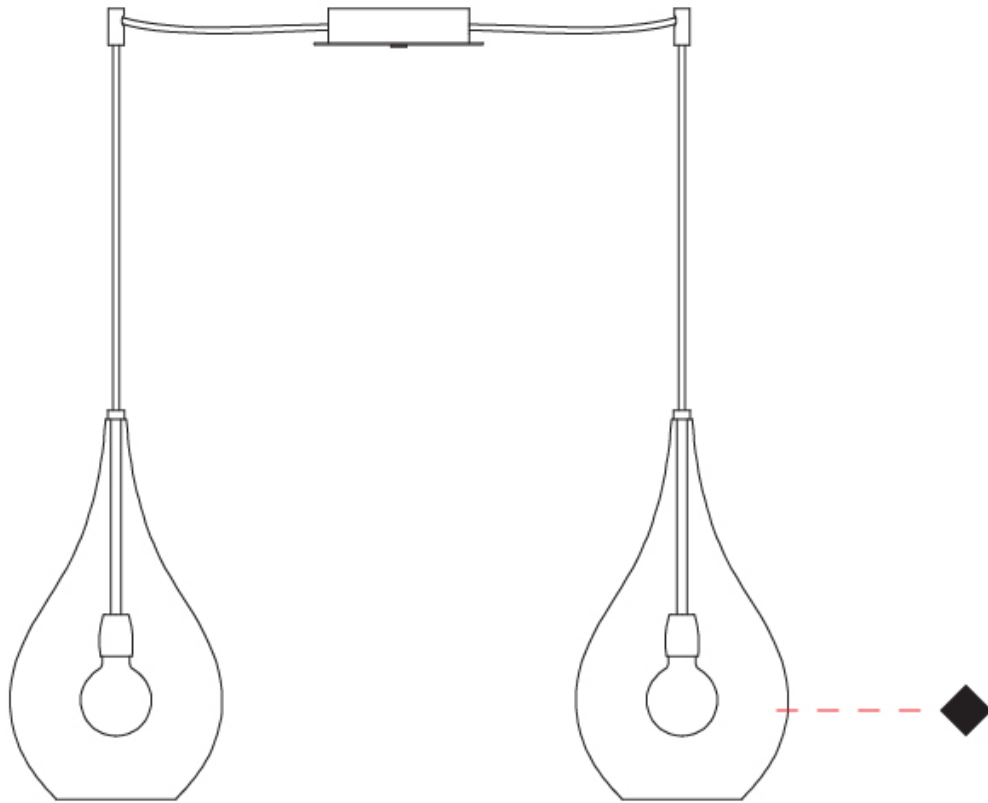

GENERAL

Series: Goccia
 Subseries: Goccia Monopoint
 Partner: Cangini & Tucci
 Division: Design
 Installation: Suspension
 Product Type: Pendant
 Mounting Location: Ceiling

PHYSICAL

Shape: Abstract
 Diameter (mm): 180
 Diameter (in): 7 1/8
 Height (mm): 320
 Height (in): 12 5/8
 Max. Overall Height (mm): 1820
 Max. Overall Height (in): 71 5/8
 Weight (kg): 0.82
 Weight (lbs): 1.81
 Fixture Finish:
 Holder Finish: CHR
 Fixture Material: Glass / Metal
 Primary Material: Glass - Borosilicate
 Cable Details: 1500mm Cable

GENERAL

Series: Goccia
 Subseries: Goccia 2 Light Swag
 Partner: Cangiini & Tucci
 Division: Design
 Installation: Suspension
 Product Type: Pendant
 Mounting Location: Ceiling

PHYSICAL

Shape: Abstract
 Diameter (mm): 180
 Diameter (in): 7 1/8
 Height (mm): 320
 Height (in): 12 5/8
 Max. Overall Height (mm): 1820
 Max. Overall Height (in): 71 5/8
 Weight (kg): 1.54
 Weight (lbs): 3.39
 Fixture Finish: [AMB](#) / [GRN](#) / [PNK](#) / [RUB](#) / [SKB](#) / [SMK](#) / [TOB](#) / [TRA](#)
 Holder Finish: CHR
 Fixture Material: Glass / Metal
 Primary Material: Glass - Borosilicate
 Cable Details: 1500mm Cable

GENERAL

Series: Goccia
 Subseries: Goccia 3 Light Linear
 Partner: Cangini & Tucci
 Division: Design
 Installation: Suspension
 Product Type: Pendant
 Mounting Location: Ceiling

PHYSICAL

Shape: Abstract
 Length (mm): 1200
 Length (in): 47 1/4
 Height (mm): 320
 Height (in): 12 5/8
 Max. Overall Height (mm): 1820
 Max. Overall Height (in): 71 5/8
 Weight (kg): 3.4
 Weight (lbs): 7.48
 Fixture Finish: [AMB / GRN / PNK / RUB / SKB / SMK / TOB / TRA](#)
 Holder Finish: PSS
 Fixture Material: Glass / Metal
 Primary Material: Glass - Borosilicate
 Cable Details: 1500mm Cable