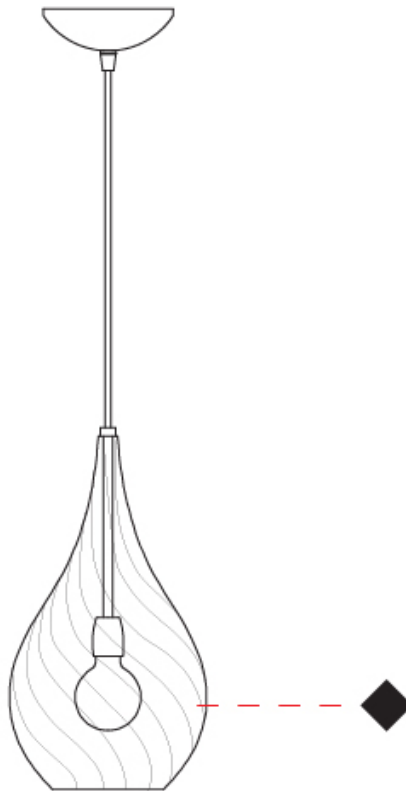

GOCCIA MONOPOINT SUSPENSION

D141065-

PROJECT

TYPE

SPECIFIER

QUANTITY

DATE

D