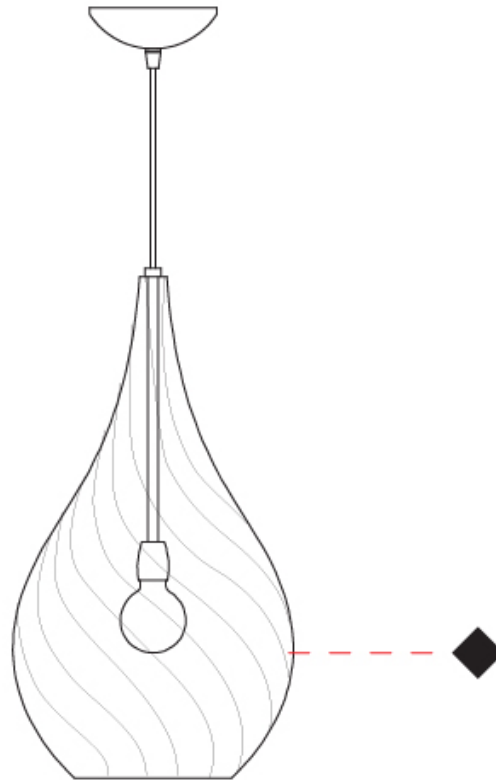

GOCCIA MONOPOINT SUSPENSION

D141066-

base number Finish
Options

- To build a product code in our configurator select the specify button on the base model # product page
- To build a manual product code on this datasheet choose from the options listed below in blue font and add the suffix to the base model #

GENERAL

Series: Goccia
Subseries: Goccia Monopoint
Partner: Cangiini & Tucci
Division: Design
Installation: Suspension
Product Type: Pendant
Mounting Location: Ceiling

PHYSICAL

Shape: Abstract
Diameter (mm): 260
Diameter (in): 10 ¼
Height (mm): 420
Height (in): 16 ⅞
Max. Overall Height (mm): 1920
Max. Overall Height (in): 75 ⅞
Weight (kg): 1.085
Weight (lbs): 2.39
Fixture Finish: [AMB / GRN / PNK / RUB / SKB / SMK / TOB / TRA](#)
Holder Finish: CHR
Fixture Material: Glass / Metal
Primary Material: Glass - Borosilicate
Cable Details: 1500mm Cable

DATE

D

GOCCIA PORTABLE

D144007-

base number Finish
Options

- To build a product code in our configurator select the specify button on the base model # product page
- To build a manual product code on this datasheet choose from the options listed below in blue font and add the suffix to the base model #

GENERAL

Series: Goccia
 Partner: Cangini & Tucci
 Division: Design
 Installation: Portable
 Product Type: Table
 Mounting Location: Table

PHYSICAL

Shape: Abstract
 Diameter (mm): 400
 Diameter (in): 15 ¾"
 Height (mm): 700
 Height (in): 27 ⅞"
 Weight (kg): 1.48
 Weight (lbs): 3.26
 Fixture Finish: [AMB / GRN / PNK / RUB / SKB / SMK / TOB / TRA](#)
 Holder Finish: CHR
 Fixture Material: Glass / Metal
 Primary Material: Glass - Borosilicate
 Cable Details: 1500mm Cable