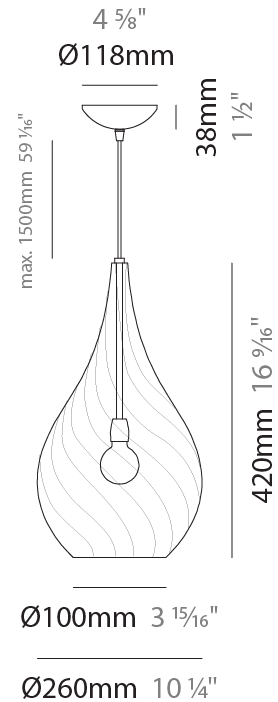

GOCCIA MONOPOINT SUSPENSION

D141066-

base number   Finish
Options

1. To build a product code in our configurator select the specify button on the base model # product page
2. To build a manual product code on this datasheet choose from the options listed below in blue font and add the suffix to the base model #

GENERAL

Series: Goccia
Subseries: Goccia Monopoint
Partner: Cangiini & Tucci
Division: Design
Installation: Suspension
Product Type: Pendant
Mounting Location: Ceiling

PHYSICAL

Shape: Abstract
Diameter (mm): 260
Diameter (in): 10 ¼
Height (mm): 420
Height (in): 16 ⅞
Max. Overall Height (mm): 1920
Max. Overall Height (in): 75 ⅞
Weight (kg): 1.085
Weight (lbs): 2.39
Fixture Finish: [AMB / GRN / PNK / RUB / SKB / SMK / TOB / TRA](#)
Holder Finish: CHR
Fixture Material: Glass / Metal
Primary Material: Glass - Borosilicate
Cable Details: 1500mm Cable

ELECTRICAL

Number of Lamps: 1
Lamp Type: LED Retrofit
Bulb Included: Bulb Not Included
Max. Wattage Per Lamp (W): 8
Lamp Base: E26
Input Voltage (V): 120
Upon Request: 277Vac / GU24

LED

OPTICAL

RATINGS AND CERTIFICATIONS

Certified By: Certified for North American Standards
IP rating: IP20

PROJECT	_____
TYPE	_____
SPECIFIER	_____
QUANTITY	_____
DATE	_____