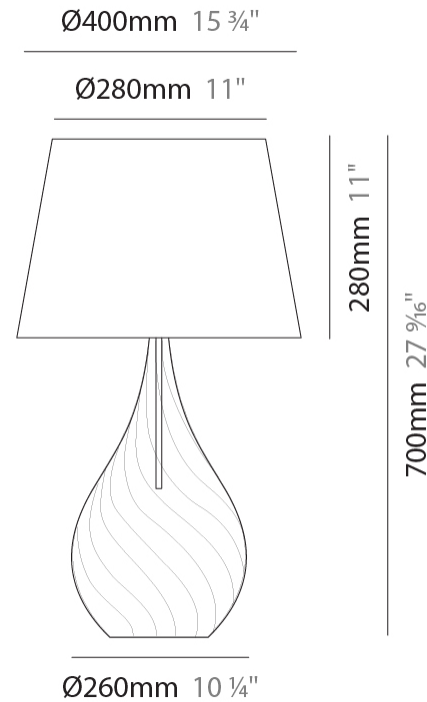

GOCCIA PORTABLE

D144007-

base number Finish
Options

1. To build a product code in our configurator select the specify button on the base model # product page
2. To build a manual product code on this datasheet choose from the options listed below in blue font and add the suffix to the base model #

GENERAL

Series: Goccia
Partner: Cangini & Tucci
Division: Design
Installation: Portable
Product Type: Table
Mounting Location: Table

PHYSICAL

Shape: Abstract
Diameter (mm): 400
Diameter (in): 15 ¾"
Height (mm): 700
Height (in): 27 ⅞"
Weight (kg): 1.48
Weight (lbs): 3.26
Fixture Finish: [AMB / GRN / PNK / RUB / SKB / SMK / TOB / TRA](#)
Holder Finish: CHR
Fixture Material: Glass / Metal
Primary Material: Glass - Borosilicate
Cable Details: 1500mm Cable

ELECTRICAL

Number of Lamps: 1
Lamp Type: LED Retrofit
Bulb Included: Bulb Not Included
Max. Wattage Per Lamp (W): 8
Lamp Base: E26
Input Voltage (V): 120
Upon Request: 277Vac / GU24

LED

OPTICAL

RATINGS AND CERTIFICATIONS

Certified By: Certified for North American Standards
IP rating: IP20

PROJECT
TYPE
SPECIFIER
QUANTITY
DATE