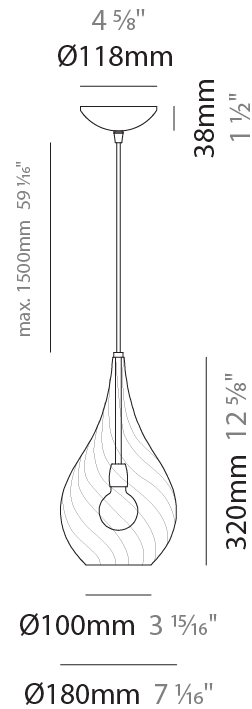

GOCCIA MONOPOINT SUSPENSION

D141065-

base number   Finish
Options

1. To build a product code in our configurator select the specify button on the base model # product page
2. To build a manual product code on this datasheet choose from the options listed below in blue font and add the suffix to the base model #

GENERAL

Series: Goccia
Subseries: Goccia Monopoint
Partner: Cangini & Tucci
Division: Design
Installation: Suspension
Product Type: Pendant
Mounting Location: Ceiling

PHYSICAL

Shape: Abstract
Diameter (mm): 180
Diameter (in): 7 1/8
Height (mm): 320
Height (in): 12 5/8
Max. Overall Height (mm): 1820
Max. Overall Height (in): 71 5/8
Weight (kg): 0.82
Weight (lbs): 1.81
[Fixture Finish: AMB / GRN / PNK / RUB / SKB / SMK / TOB / TRA](#)
Holder Finish: CHR
Fixture Material: Glass / Metal
Primary Material: Glass - Borosilicate
Cable Details: 1500mm Cable

ELECTRICAL

Number of Lamps: 1
Lamp Type: LED Retrofit
Bulb Included: Bulb Not Included
Max. Wattage Per Lamp (W): 4
Lamp Base: E12
Input Voltage (V): 120

LED

OPTICAL

RATINGS AND CERTIFICATIONS

Certified By: Certified for North American Standards
IP rating: IP20

PROJECT	_____
TYPE	_____
SPECIFIER	_____
QUANTITY	_____
DATE	_____