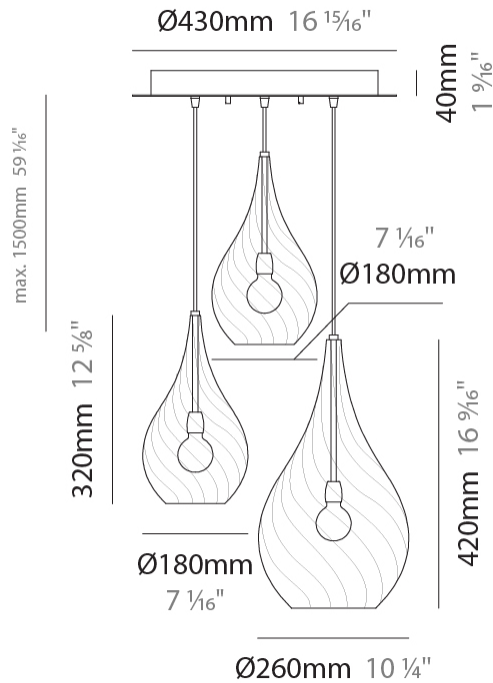

PROJECT	
TYPE	
SPECIFIER	
QUANTITY	
DATE	

GOCCIA 3 LIGHT CLUSTER SUSPENSION

D141074-

base number Finish
Options

1. To build a product code in our configurator select the specify button on the base model # product page
2. To build a manual product code on this datasheet choose from the options listed below in blue font and add the suffix to the base model #

GENERAL

Series: Goccia
Subseries: Goccia 3 Light Cluster
Partner: Cangiini & Tucci
Division: Design
Installation: Suspension
Product Type: Pendant
Mounting Location: Ceiling

PHYSICAL

Shape: Abstract
Length (mm): 430
Length (in): 16 ¹⁵/₁₆
Max. Overall Height (mm): 1500
Max. Overall Height (in): 59 ¹/₁₆
Weight (kg): 4.6
Weight (lbs): 10.12
Fixture Finish: [AMB](#) / [GRN](#) / [PNK](#) / [RUB](#) / [SKB](#) / [SMK](#) / [TOB](#) / [TRA](#)
Holder Finish: PSS
Fixture Material: Glass / Metal
Primary Material: Glass - Borosilicate
Cable Details: 1500mm Cable

ELECTRICAL

Number of Lamps: 3
Lamp Type: LED Retrofit
Bulb Included: Bulb Not Included
Total Output Wattage (W): 16
Max. Wattage Per Lamp (W): 8 + 8
Lamp Base: E26 + E12
Input Voltage (V): 120

LED

OPTICAL

RATINGS AND CERTIFICATIONS

Certified By: Certified for North American Standards
IP rating: IP20