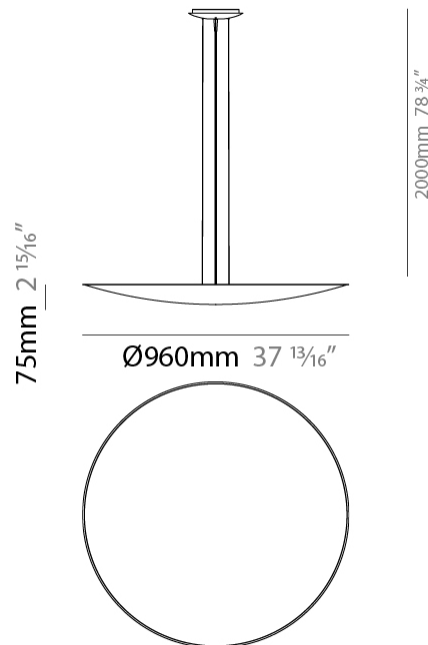

PROJECT
TYPE
SPECIFIER
QUANTITY
DATE

GONG SUSPENSION

D81634R9-

base number Finish
Options

1. To build a product code in our configurator select the specify button on the base model # product page
2. To build a manual product code on this datasheet choose from the options listed below in blue font and add the suffix to the base model #

GENERAL

Series: Gong
Brand: Panzeri
Division: Design
Mounting Type: Suspension
Mounting Location: Ceiling
Subcategory: Pendant

PHYSICAL

Shape: Disc
Diameter (mm): 960
Diameter (in): 37 ¹³/₁₆
Height (mm): 75
Height (in): 2 ¹⁵/₁₆
Max. Overall Height (mm): 2000
Max. Overall Height (in): 78 ³/₄
Light Distribution: Indirect
Weight (kg): 7.35
Weight (lbs): 16.20
Diffuser: Printed Acrylic with a Satin Finish
Fixture Finish: WHI / BLK / GLF
Fixture Material: Aluminum
Cable Details: 2000mm / 78 11/16" steel suspension cables with 2200mm / 86 5/8" transparent PVC power cables

ELECTRICAL

Lamp Type: LED
Input Wattage (W): 88
Dimming: 0-10V Dimming / Phase Dimming (120Vac Only)
Driver Included: Yes
Driver Location: Integrated
Driver Type: Constant Current - Universal
Driver Class: Class 2
Input Voltage (V): 120 - 277
Constant Current (MA): 1200

LED

Color Temperature (°K): 3000
Max. Delivered Lumen (lm): 8825
Nominal Lumen (lm): 11128
CRI: >90 CRI
Lamp Life (hrs): 60000

OPTICAL

RATINGS AND CERTIFICATIONS

Certified By: Certified for North American Standards
IP rating: IP20