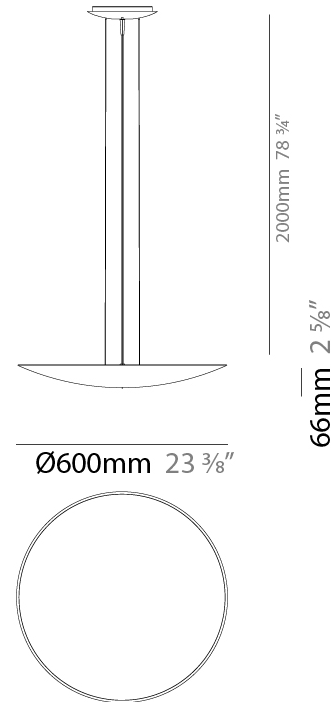

GENERAL

Series: Gong
 Brand: Panzeri
 Division: Design
 Mounting Type: Suspension
 Mounting Location: Ceiling
 Subcategory: Pendant

PHYSICAL

Shape: Disc
 Diameter (mm): 600
 Diameter (in): 23 ⁵/₈
 Height (mm): 66
 Height (in): 2 ⁵/₈
 Max. Overall Height (mm): 2200
 Max. Overall Height (in): 78 ³/₄
 Light Distribution: Indirect
 Weight (kg): 3.46
 Weight (lbs): 7.63
 Diffuser: Printed Acrylic with a Satin Finish
 Fixture Finish: WHI / BLK / GLF
 Fixture Material: Aluminum
 Cable Details: 2000mm / 78 11/16" steel suspension cables with 2200mm / 86 5/8" transparent PVC power cables

LED

Color Temperature (°K): 3000
 Max. Delivered Lumen (lm): 4413
 Nominal Lumen (lm): 5564
 CRI: >90 CRI
 Efficiency (%): 63.996
 Lamp Life (hrs): 60000

OPTICAL

RATINGS AND CERTIFICATIONS

Certified By: Certified for North American Standards
 IP rating: IP20

GENERAL

Series: Gong
 Brand: Panzeri
 Division: Design
 Mounting Type: Suspension
 Mounting Location: Ceiling
 Subcategory: Pendant

PHYSICAL

Shape: Disc
 Diameter (mm): 960
 Diameter (in): 37 ¹³/₁₆
 Height (mm): 75
 Height (in): 2 ¹⁵/₁₆
 Max. Overall Height (mm): 2000
 Max. Overall Height (in): 78 ³/₄
 Light Distribution: Indirect
 Weight (kg): 7.35
 Weight (lbs): 16.20
 Diffuser: Printed Acrylic with a Satin Finish
 Fixture Finish: WHI / BLK / GLF
 Fixture Material: Aluminum
 Cable Details: 2000mm / 78 11/16" steel suspension cables with 2200mm / 86 5/8" transparent PVC power cables