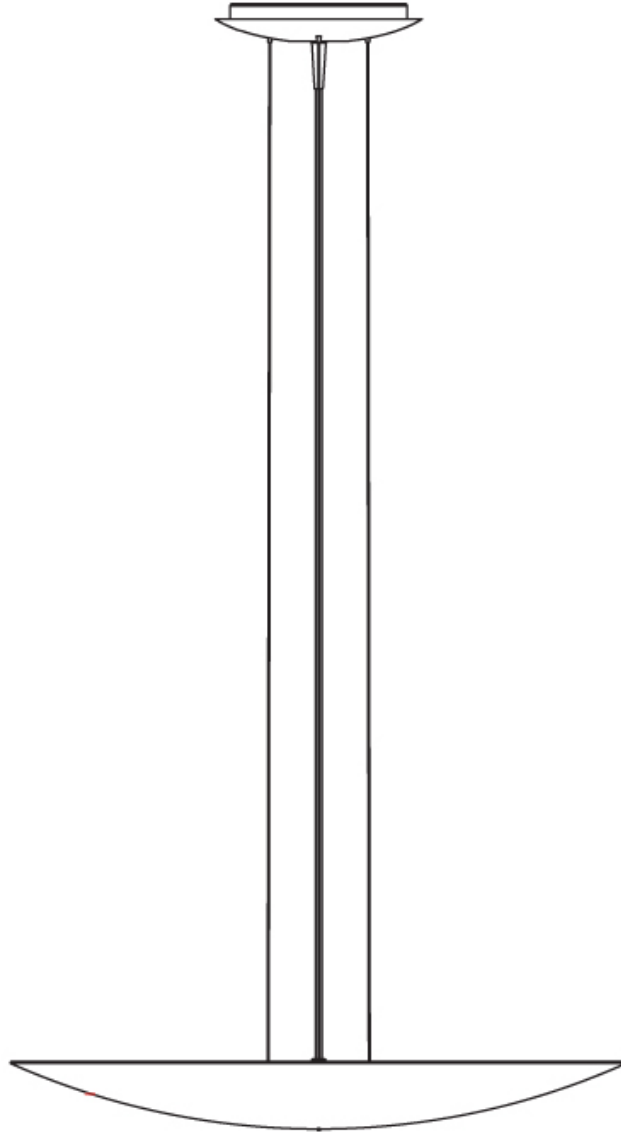

GONG SUSPENSION

D81633R9-

PROJECT	_____
TYPE	_____
SPECIFIER	_____
QUANTITY	_____
DATE	_____