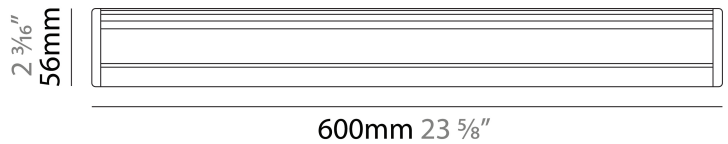

PROJECT	
TYPE	
SPECIFIER	
QUANTITY	
DATE	

GONIO SURFACE

D83454-

base number
Color   Finish
Temperature   Options

1. To build a product code in our configurator select the specify button on the base model # product page
2. To build a manual product code on this datasheet choose from the options listed below in blue font and add the suffix to the base model #

GENERAL

Series: Gonio
Brand: Panzeri
Division: Design
Mounting Type: Surface
Mounting Location: Wall
Subcategory: Wall Effect

PHYSICAL

Shape: Rectangle
Length (mm): 580
Length (in): 22 ¹³/₁₆
Height (mm): 56
Depth (mm): 145
Height (in): 2 ³/₁₆
Depth (in): 5 ¹¹/₁₆
Light Distribution: Direct
Weight (kg): 2.05
Diffuser: PMMA - Opal
Fixture Finish: WHI / MBK / BRZ / MBR / TIM
Fixture Material: Extruded Aluminum / Steel

ELECTRICAL

Lamp Type: LED (Zhaga Standard)
Input Wattage (W): 50
Total Output Wattage (W): 40.8
Dimming: 0-10V Dimming / Phase Dimming (120Vac Only)
Driver Included: Yes
Driver Location: Integrated
Driver Type: Constant Current - Universal
Driver Class: Class 2
Input Voltage (V): 120 - 277
Constant Current (MA): 1200

LED

Color Temperature (°K): 2700 / 3000
Max. Delivered Lumen (lm): 4337 / 4503
Nominal Lumen (lm): 6240 / 6480
CRI: >90 CRI
Lamp Life (hrs): 50000

OPTICAL

RATINGS AND CERTIFICATIONS

Certified By: Certified for North American Standards
IP rating: IP40