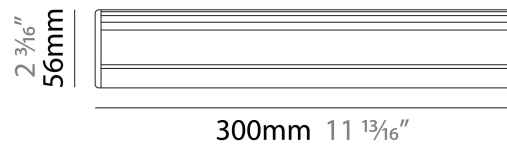

GENERAL

Series: Gonio
 Brand: Panzeri
 Division: Design
 Mounting Type: Surface
 Mounting Location: Wall
 Subcategory: Wall Effect

PHYSICAL

Shape: Rectangle
 Length (mm): 300
 Length (in): 11 ¹³/₁₆"
 Height (mm): 56
 Depth (mm): 145
 Height (in): 2 ³/₁₆"
 Depth (in): 5 ¹¹/₁₆"
 Light Distribution: Direct
 Weight (kg): 1.20
 Weight (lbs): 2.64
 Diffuser: PMMA - Opal
 Fixture Finish: WHI / BLK / BRZ / MBR / TIM
 Fixture Material: Extruded Aluminum / Steel

LED

Color Temperature (°K): 2700 / 3000
 Max. Delivered Lumen (lm): 2168 / 2252
 Nominal Lumen (lm): 3120 / 3240
 CRI: >90 CRI
 Lamp Life (hrs): 50000

OPTICAL

RATINGS AND CERTIFICATIONS

Certified By: Certified for North American Standards
 IP rating: IP40

GENERAL

Series: Gonio
 Brand: Panzeri
 Division: Design
 Mounting Type: Surface
 Mounting Location: Wall
 Subcategory: Wall Effect

PHYSICAL

Shape: Rectangle
 Length (mm): 580
 Length (in): 22 ¹³/₁₆
 Height (mm): 56
 Depth (mm): 145
 Height (in): 2 ³/₁₆
 Depth (in): 5 ¹¹/₁₆
 Light Distribution: Direct
 Weight (kg): 2.05
 Diffuser: PMMA - Opal
 Fixture Finish: WHI / MBK / BRZ / MBR / TIM
 Fixture Material: Extruded Aluminum / Steel