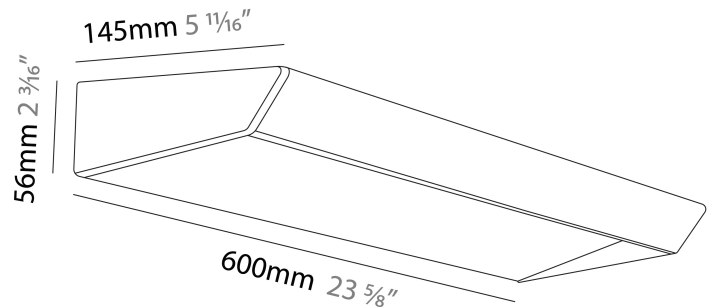

PROJECT	
TYPE	
SPECIFIER	
QUANTITY	
DATE	

GONIO SURFACE

D83454-

base number
Color   Finish
Temperature   Options

1. To build a product code in our configurator select the specify button on the base model # product page
2. To build a manual product code on this datasheet choose from the options listed below in blue font and add the suffix to the base model #

GENERAL

Series: Gonio
Brand: Panzeri
Division: Design
Mounting Type: Surface
Mounting Location: Wall
Subcategory: Wall Effect

PHYSICAL

Shape: Rectangle
Length (mm): 580
Length (in): 22 ¹³/₁₆
Height (mm): 56
Depth (mm): 145
Height (in): 2 ³/₁₆
Depth (in): 5 ¹¹/₁₆
Light Distribution: Direct
Weight (kg): 2.05
Diffuser: PMMA - Opal
Fixture Finish: WHI / MBK / BRZ / MBR / TIM
Fixture Material: Extruded Aluminum / Steel

ELECTRICAL

Lamp Type: LED (Zhaga Standard)
Input Wattage (W): 50
Total Output Wattage (W): 40.8
Dimming: 0-10V Dimming / Phase Dimming (120Vac Only)
Driver Included: Yes
Driver Location: Integrated
Driver Type: Constant Current - Universal
Driver Class: Class 2
Input Voltage (V): 120 - 277
Constant Current (MA): 1200

LED

Color Temperature (°K): 2700 / 3000
Max. Delivered Lumen (lm): 4337 / 4503
Nominal Lumen (lm): 6240 / 6480
CRI: >90 CRI
Lamp Life (hrs): 50000

OPTICAL

RATINGS AND CERTIFICATIONS

Certified By: Certified for North American Standards
IP rating: IP40