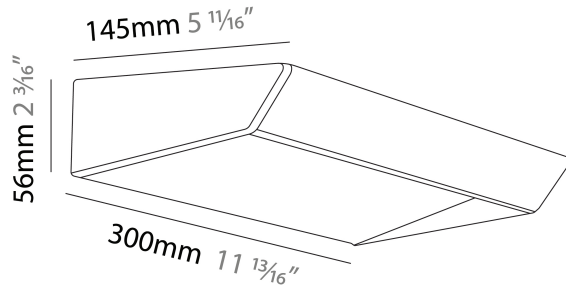

GONIO SURFACE

D83453-

base number   Color   Finish
Temperature   Options

1. To build a product code in our configurator select the specify button on the base model # product page
2. To build a manual product code on this datasheet choose from the options listed below in blue font and add the suffix to the base model #

GENERAL

Series: Gonio
Brand: Panzeri
Division: Design
Mounting Type: Surface
Mounting Location: Wall
Subcategory: Wall Effect

PHYSICAL

Shape: Rectangle
Length (mm): 300
Length (in): 11 ¹³/₁₆"
Height (mm): 56
Depth (mm): 145
Height (in): 2 ³/₁₆"
Depth (in): 5 ¹¹/₁₆"
Light Distribution: Direct
Weight (kg): 1.20
Weight (lbs): 2.64
Diffuser: PMMA - Opal
Fixture Finish: WHI / BLK / BRZ / MBR / TIM
Fixture Material: Extruded Aluminum / Steel

ELECTRICAL

Lamp Type: LED (Zhaga Standard)
Input Wattage (W): 26
Dimming: Tri-Mode (Non-Dimming and Phase Dimming (120Vac only) and 0-10V Dimming)
Driver Included: Yes
Driver Location: Integrated
Driver Type: Constant Current - Universal
Driver Class: Class 2
Input Voltage (V): 120 - 277
Constant Current (MA): 670
Upon Request: Remote: 0-10Vdc dimming / Phase dimming @120Vac / Non-dimming 120/277Vac

LED

Color Temperature (°K): 2700 / 3000
Max. Delivered Lumen (lm): 2168 / 2252
Nominal Lumen (lm): 3120 / 3240
CRI: >90 CRI
Lamp Life (hrs): 50000

OPTICAL

RATINGS AND CERTIFICATIONS

Certified By: Certified for North American Standards
IP rating: IP40