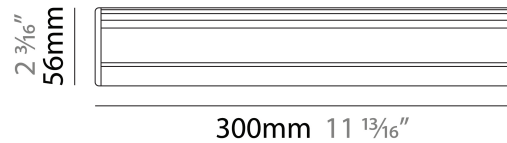

GENERAL

Series: Gonio
 Brand: Panzeri
 Division: Design
 Mounting Type: Surface
 Mounting Location: Wall
 Subcategory: Wall Effect

PHYSICAL

Shape: Rectangle
 Length (mm): 300
 Length (in): 11 ¹³/₁₆"
 Height (mm): 56
 Depth (mm): 145
 Height (in): 2 ³/₁₆"
 Depth (in): 5 ¹¹/₁₆"
 Light Distribution: Direct
 Weight (kg): 1.20
 Weight (lbs): 2.64
 Diffuser: PMMA - Opal
 Fixture Finish: WHI / BLK / BRZ / MBR / TIM
 Fixture Material: Extruded Aluminum / Steel

LED

Color Temperature (°K): 2700 / 3000
 Max. Delivered Lumen (lm): 2168 / 2252
 Nominal Lumen (lm): 3120 / 3240
 CRI: >90 CRI
 Lamp Life (hrs): 50000

OPTICAL

RATINGS AND CERTIFICATIONS

Certified By: Certified for North American Standards
 IP rating: IP40