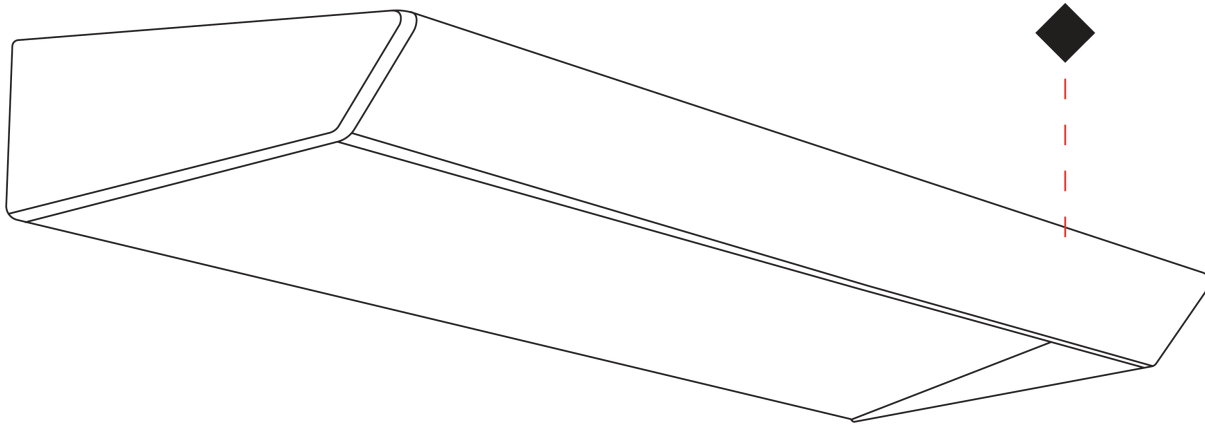

D83454-

PROJECT

TYPE

SPECIFIER

QUANTITY

DATE