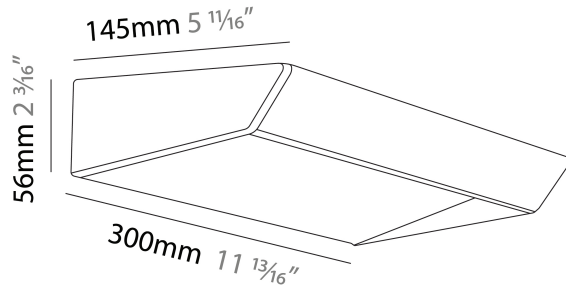

GONIO SURFACE

D83453- _____ - _____

base number   Color   Finish
_____   Temperature   Options

1. To build a product code in our configurator select the specify button on the base model # product page
2. To build a manual product code on this datasheet choose from the options listed below in blue font and add the suffix to the base model #

GENERAL

Series: Gonio
Brand: Panzeri
Division: Design
Mounting Type: Surface
Mounting Location: Wall
Subcategory: Wall Effect

PHYSICAL

Shape: Rectangle
Length (mm): 300
Length (in): 11 ¹³/₁₆"
Height (mm): 56
Depth (mm): 145
Height (in): 2 ³/₁₆"
Depth (in): 5 ¹¹/₁₆"
Light Distribution: Direct
Weight (kg): 1.20
Weight (lbs): 2.64
Diffuser: PMMA - Opal
Fixture Finish: WHI / BLK / BRZ / MBR / TIM
Fixture Material: Extruded Aluminum / Steel

ELECTRICAL

Lamp Type: LED (Zhaga Standard)
Input Wattage (W): 26
Dimming: Tri-Mode (Non-Dimming and Phase Dimming (120Vac only) and 0-10V Dimming)
Driver Included: Yes
Driver Location: Integrated
Driver Type: Constant Current - Universal
Driver Class: Class 2
Input Voltage (V): 120 - 277
Constant Current (MA): 670
Upon Request: Remote: 0-10Vdc dimming / Phase dimming @120Vac / Non-dimming 120/277Vac

LED

Color Temperature (°K): 2700 / 3000
Max. Delivered Lumen (lm): 2168 / 2252
Nominal Lumen (lm): 3120 / 3240
CRI: >90 CRI
Lamp Life (hrs): 50000

OPTICAL

RATINGS AND CERTIFICATIONS

Certified By: Certified for North American Standards
IP rating: IP40