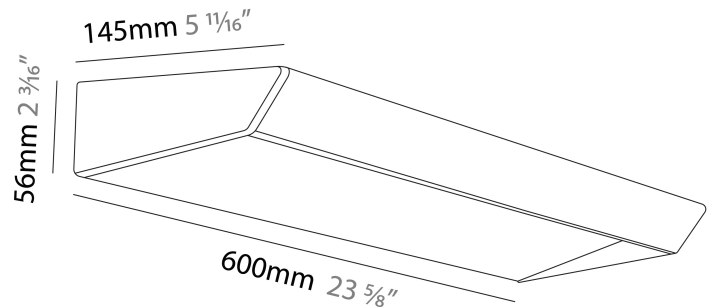

PROJECT	_____
TYPE	_____
SPECIFIER	_____
QUANTITY	_____
DATE	_____

GONIO SURFACE

D83454- -

base number
Color   Temperature   Finish   Options

1. To build a product code in our configurator select the specify button on the base model # product page
2. To build a manual product code on this datasheet choose from the options listed below in blue font and add the suffix to the base model #

GENERAL

Series: Gonio
Brand: Panzeri
Division: Design
Mounting Type: Surface
Mounting Location: Wall
Subcategory: Wall Effect

PHYSICAL

Shape: Rectangle
Length (mm): 580
Length (in): 22 ¹³/₁₆"
Height (mm): 56
Depth (mm): 145
Height (in): 2 ³/₁₆"
Depth (in): 5 ¹¹/₁₆"
Light Distribution: Direct
Weight (kg): 2.05
Diffuser: PMMA - Opal
Fixture Finish: WHI / MBK / BRZ / MBR / TIM
Fixture Material: Extruded Aluminum / Steel

ELECTRICAL

Lamp Type: LED (Zhaga Standard)
Input Wattage (W): 50
Total Output Wattage (W): 40.8
Dimming: 0-10V Dimming / Phase Dimming (120Vac Only)
Driver Included: Yes
Driver Location: Integrated
Driver Type: Constant Current - Universal
Driver Class: Class 2
Input Voltage (V): 120 - 277
Constant Current (MA): 1200

LED

Color Temperature (°K): 2700 / 3000
Max. Delivered Lumen (lm): 4337 / 4503
Nominal Lumen (lm): 6240 / 6480
CRI: >90 CRI
Lamp Life (hrs): 50000

OPTICAL

RATINGS AND CERTIFICATIONS

Certified By: Certified for North American Standards
IP rating: IP40