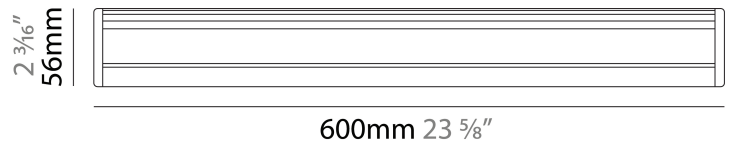

PROJECT	_____
TYPE	_____
SPECIFIER	_____
QUANTITY	_____
DATE	_____

GONIO SURFACE

D83454- -

base number
Color   Temperature   Finish   Options

1. To build a product code in our configurator select the specify button on the base model # product page
2. To build a manual product code on this datasheet choose from the options listed below in blue font and add the suffix to the base model #

GENERAL

Series: Gonio
Brand: Panzeri
Division: Design
Mounting Type: Surface
Mounting Location: Wall
Subcategory: Wall Effect

PHYSICAL

Shape: Rectangle
Length (mm): 580
Length (in): 22 ¹³/₁₆"
Height (mm): 56
Depth (mm): 145
Height (in): 2 ³/₁₆"
Depth (in): 5 ¹¹/₁₆"
Light Distribution: Direct
Weight (kg): 2.05
Diffuser: PMMA - Opal
Fixture Finish: WHI / MBK / BRZ / MBR / TIM
Fixture Material: Extruded Aluminum / Steel

ELECTRICAL

Lamp Type: LED (Zhaga Standard)
Input Wattage (W): 50
Total Output Wattage (W): 40.8
Dimming: 0-10V Dimming / Phase Dimming (120Vac Only)
Driver Included: Yes
Driver Location: Integrated
Driver Type: Constant Current - Universal
Driver Class: Class 2
Input Voltage (V): 120 - 277
Constant Current (MA): 1200

LED

Color Temperature (°K): 2700 / 3000
Max. Delivered Lumen (lm): 4337 / 4503
Nominal Lumen (lm): 6240 / 6480
CRI: >90 CRI
Lamp Life (hrs): 50000

OPTICAL

RATINGS AND CERTIFICATIONS

Certified By: Certified for North American Standards
IP rating: IP40