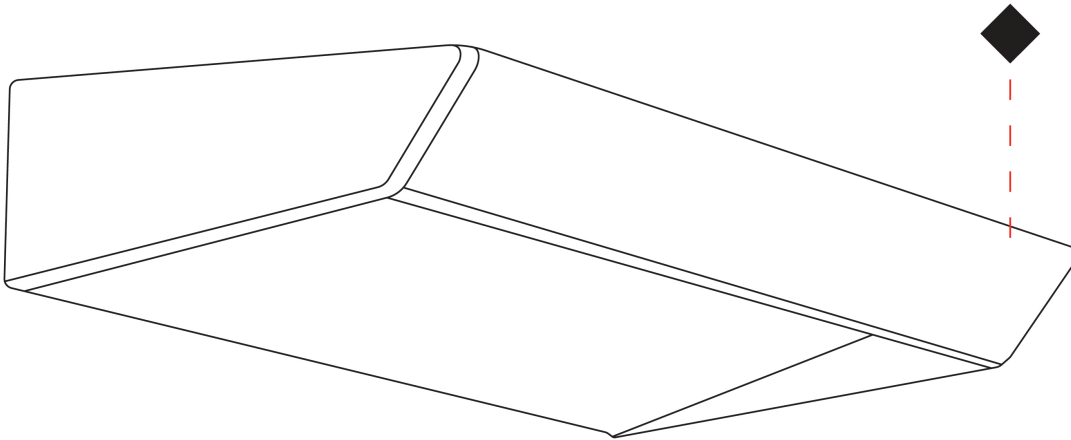

D83453-

PROJECT

TYPE

SPECIFIER

QUANTITY

DATE